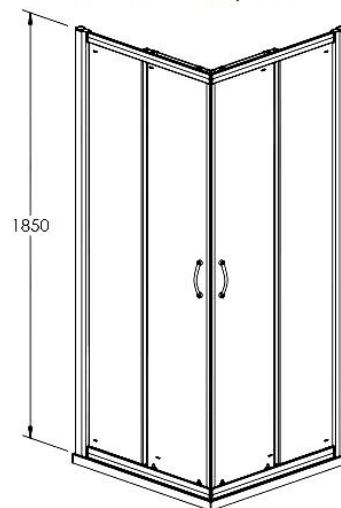

Sales Code: ERCE7676

Description: Ella 760X760 Corner Entry Enclosure 1850

Ella Corner Entry Enclosure

Product Dimensions

Height (mm):	1850
Width (mm):	750
Depth (mm):	750
Nett Weight (kg):	35.5

Packaging Dimensions

Height (mm):	1910
Width (mm):	480
Length (mm):	65
Gross Weight (kg):	35.5

Packaging Data

Box Colour:	Brown Cardboard Box - Printed
Box Qty:	1
Label Size:	100 x 50
Label Colour:	Not Applicable
Label Qty:	0

Outer Box Dimensions (If Applicable)

Height (mm):	
Width (mm):	
Depth (mm):	
Length (mm):	
Gross Weight (kg):	
Barcode:	5055369078639

Product Details

Country of Origin:	China
Fitting Instruction:	No
CE & UKCA:	Yes
Profile Material:	Aluminium
Profile Finish:	Satin Chrome
Adjustments (mm):	730mm - 750mm
Entry Width (mm):	365mm
Swing In Dim (mm):	N/A
Swing Out Dim (mm):	N/A
Radius (mm):	Not Applicable
Glass Thickness (mm):	5
Easy Fit:	Yes
Easy Clean:	No
Handle Style:	D Shape Handle
Handle Material:	Plastic
Enclosure Design:	Framed
Wheel Type:	Plastic, Dual, Quick Release
Support Bar Included:	Support Bar Not Included
Extras:	None