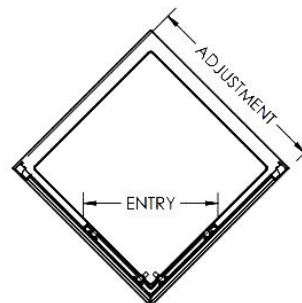

Sales Code: ERCE7676

Description: Ella 760X760 Corner Entry Enclosure 1850

Ella Corner Entry Enclosure

Product Dimensions

Height (mm):	1850
Width (mm):	750
Depth (mm):	750
Nett Weight (kg):	35.5

Packaging Dimensions

Height (mm):	1910
Width (mm):	480
Length (mm):	65
Gross Weight (kg):	35.5

Packaging Data

Box Colour:	Brown Cardboard Box - Printed
Box Qty:	1
Label Size:	100 x 50
Label Colour:	Not Applicable
Label Qty:	0

Outer Box Dimensions (If Applicable)

Height (mm):	
Width (mm):	
Depth (mm):	
Length (mm):	
Gross Weight (kg):	
Barcode:	5055369078639

Product Details

Country of Origin:	China
Fitting Instruction:	No
CE & UKCA:	Yes
Profile Material:	Aluminium
Profile Finish:	Satin Chrome
Adjustments (mm):	730mm - 750mm
Entry Width (mm):	365mm
Swing In Dim (mm):	N/A
Swing Out Dim (mm):	N/A
Radius (mm):	Not Applicable
Glass Thickness (mm):	5
Easy Fit:	Yes
Easy Clean:	No
Handle Style:	D Shape Handle
Handle Material:	Plastic
Enclosure Design:	Framed
Wheel Type:	Plastic, Dual, Quick Release
Support Bar Included:	Support Bar Not Included
Extras:	None