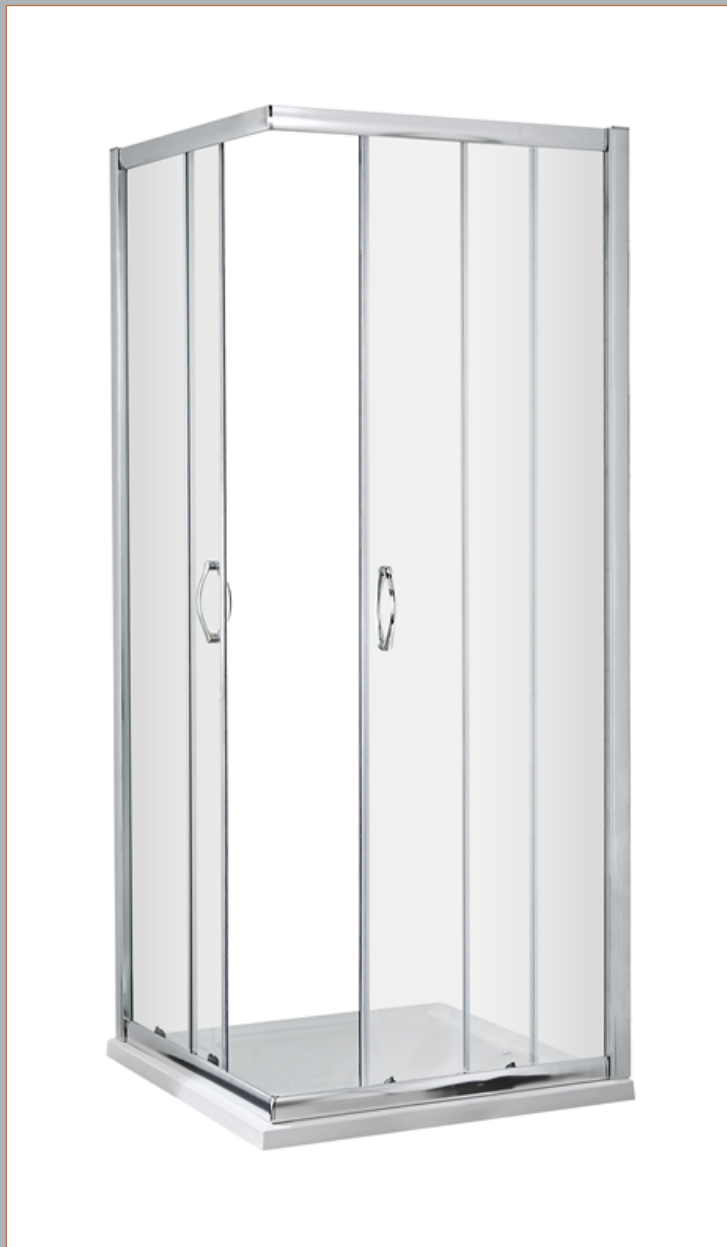

Sales Code: ERCE7676

Description: Ella 760X760 Corner Entry Enclosure 1850

Ella Corner Entry Enclosure

Product Dimensions

Height (mm):	1850
Width (mm):	750
Depth (mm):	750
Nett Weight (kg):	35.5

Packaging Dimensions

Height (mm):	1910
Width (mm):	480
Length (mm):	65
Gross Weight (kg):	35.5

Packaging Data

Box Colour:	Brown Cardboard Box - Printed
Box Qty:	1
Label Size:	100 x 50
Label Colour:	Not Applicable
Label Qty:	0

Outer Box Dimensions (If Applicable)

Height (mm):	
Width (mm):	
Depth (mm):	
Length (mm):	
Gross Weight (kg):	
Barcode:	5055369078639

Product Details

Country of Origin:	China
Fitting Instruction:	No
CE & UKCA:	Yes
Profile Material:	Aluminium
Profile Finish:	Satin Chrome
Adjustments (mm):	730mm - 750mm
Entry Width (mm):	365mm
Swing In Dim (mm):	N/A
Swing Out Dim (mm):	N/A
Radius (mm):	Not Applicable
Glass Thickness (mm):	5
Easy Fit:	Yes
Easy Clean:	No
Handle Style:	D Shape Handle
Handle Material:	Plastic
Enclosure Design:	Framed
Wheel Type:	Plastic, Dual, Quick Release
Support Bar Included:	Support Bar Not Included
Extras:	None