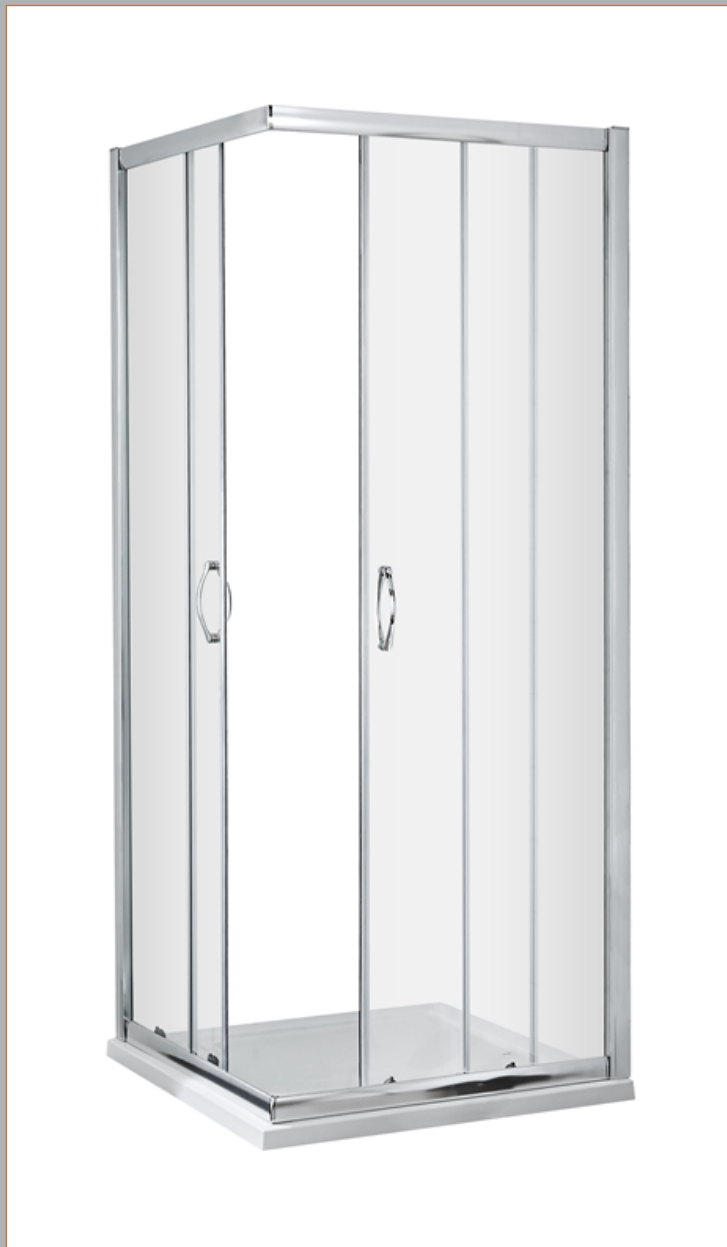

Sales Code: ERCE8080

Description: Ella 800X800 Corner Entry Enclosure 1850

Ella Corner Entry Enclosure

Product Dimensions

Height (mm):	1850
Width (mm):	790
Depth (mm):	790
Nett Weight (kg):	38.5

Packaging Dimensions

Height (mm):	1910
Width (mm):	520
Length (mm):	65
Gross Weight (kg):	38.5

Packaging Data

Box Colour:	Brown Cardboard Box - Printed
Box Qty:	1
Label Size:	140 x 40
Label Colour:	Not Applicable
Label Qty:	0

Outer Box Dimensions (If Applicable)

Height (mm):	
Width (mm):	
Depth (mm):	
Length (mm):	
Gross Weight (kg):	
Barcode:	5055369078646

Product Details

Country of Origin:	China
Fitting Instruction:	No
CE & UKCA:	Yes
Profile Material:	Aluminium
Profile Finish:	Satin Chrome
Adjustments (mm):	770mm-790mm
Entry Width (mm):	395mm
Swing In Dim (mm):	N/A
Swing Out Dim (mm):	N/A
Radius (mm):	Not Applicable
Glass Thickness (mm):	5
Easy Fit:	Yes
Easy Clean:	No
Handle Style:	D Shape Handle
Handle Material:	Plastic
Enclosure Design:	Framed
Wheel Type:	Plastic, Dual, Quick Release
Support Bar Included:	Support Bar Not Included
Extras:	None