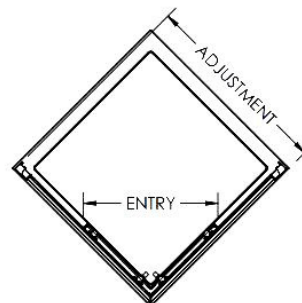

Sales Code: ERCE8080

Description: Ella 800X800 Corner Entry Enclosure 1850

Ella Corner Entry Enclosure

Product Dimensions

Height (mm):	1850
Width (mm):	790
Depth (mm):	790
Nett Weight (kg):	38.5

Packaging Dimensions

Height (mm):	1910
Width (mm):	520
Length (mm):	65
Gross Weight (kg):	38.5

Packaging Data

Box Colour:	Brown Cardboard Box - Printed
Box Qty:	1
Label Size:	140 x 40
Label Colour:	Not Applicable
Label Qty:	0

Outer Box Dimensions (If Applicable)

Height (mm):	
Width (mm):	
Depth (mm):	
Length (mm):	
Gross Weight (kg):	
Barcode:	5055369078646

Product Details

Country of Origin:	China
Fitting Instruction:	No
CE & UKCA:	Yes
Profile Material:	Aluminium
Profile Finish:	Satin Chrome
Adjustments (mm):	770mm-790mm
Entry Width (mm):	395mm
Swing In Dim (mm):	N/A
Swing Out Dim (mm):	N/A
Radius (mm):	Not Applicable
Glass Thickness (mm):	5
Easy Fit:	Yes
Easy Clean:	No
Handle Style:	D Shape Handle
Handle Material:	Plastic
Enclosure Design:	Framed
Wheel Type:	Plastic, Dual, Quick Release
Support Bar Included:	Support Bar Not Included
Extras:	None