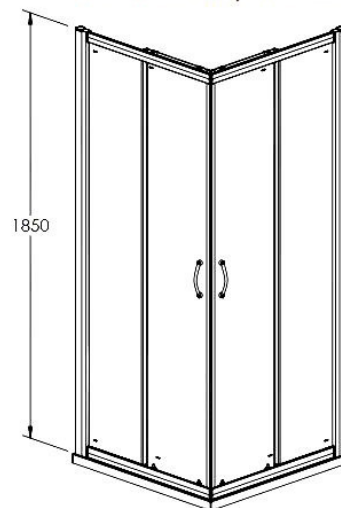

Sales Code: ERCE8080

Description: Ella 800X800 Corner Entry Enclosure 1850

Ella Corner Entry Enclosure

Product Dimensions

Height (mm):	1850
Width (mm):	790
Depth (mm):	790
Nett Weight (kg):	38.5

Packaging Dimensions

Height (mm):	1910
Width (mm):	520
Length (mm):	65
Gross Weight (kg):	38.5

Packaging Data

Box Colour:	Brown Cardboard Box - Printed
Box Qty:	1
Label Size:	140 x 40
Label Colour:	Not Applicable
Label Qty:	0

Outer Box Dimensions (If Applicable)

Height (mm):	
Width (mm):	
Depth (mm):	
Length (mm):	
Gross Weight (kg):	
Barcode:	5055369078646

Product Details

Country of Origin:	China
Fitting Instruction:	No
CE & UKCA:	Yes
Profile Material:	Aluminium
Profile Finish:	Satin Chrome
Adjustments (mm):	770mm-790mm
Entry Width (mm):	395mm
Swing In Dim (mm):	N/A
Swing Out Dim (mm):	N/A
Radius (mm):	Not Applicable
Glass Thickness (mm):	5
Easy Fit:	Yes
Easy Clean:	No
Handle Style:	D Shape Handle
Handle Material:	Plastic
Enclosure Design:	Framed
Wheel Type:	Plastic, Dual, Quick Release
Support Bar Included:	Support Bar Not Included
Extras:	None