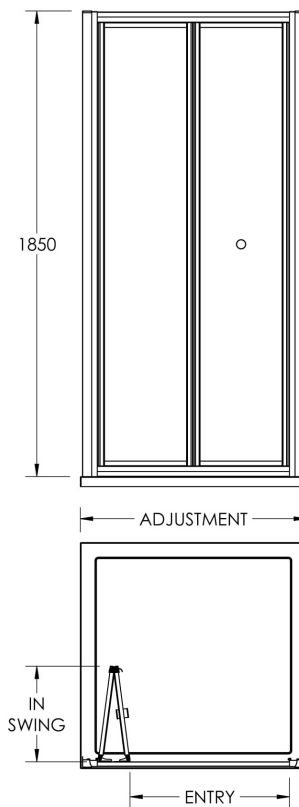

Sales Code: ERBD76

Description: Ella 760mm Bi-Fold Door (1850)

Code	Description	Adjustment (mm)	Entry Width (mm)	In Swing (mm)
ERBD70-E5/E6	700 Bi-Fold	650	685	435
ERBD76-E5/E6	760 Bi-fold	710	745	495
ERBD80-E5/E6	800 Bi-Fold	750	785	535
ERBD90-E5/E6	900 Bi-Fold	850	885	635
ERBD10-E5/E6	1000 Bi-Fold	950	985	735
ERBD11-E5/E6	1100 Bi-Fold	1050	1085	835
ERBD12-E5/E6	1200 Bi-Fold	1150	1185	935

### Product Dimensions

Height (mm):	1854
Width (mm):	755
Depth (mm):	42
Nett Weight (kg):	20.3

### Packaging Dimensions

Height (mm):	1910
Width (mm):	740
Length (mm):	80
Gross Weight (kg):	20.3

### Product Details

Country of Origin:	China
Fitting Instruction:	Yes
CE Approval:	Yes
Profile Material:	Aluminium
Profile Finish:	Satin Chrome
Adjustments (mm):	710mm - 745mm
Entry Width (mm):	495M
Swing In Dim (mm):	312M
Swing Out Dim (mm):	N/A
Radius (mm):	Not Applicable
Glass Thickness (mm):	5
Easy Fit:	No
Easy Clean:	No
Handle Style:	Knob Handle
Handle Material:	Plastic
Enclosure Design:	Framed
Wheel Type:	Captive And Fixed.
Support Bar Included:	Support Bar Not Included
Extras:	None