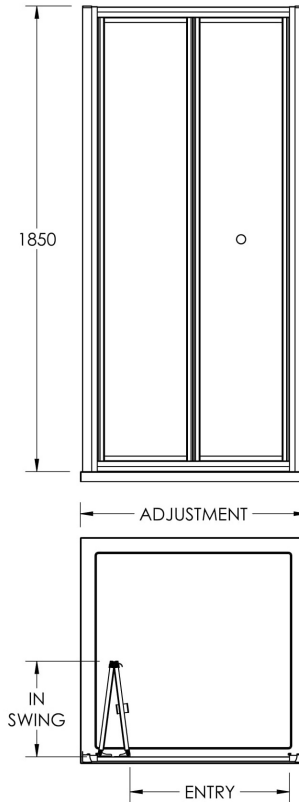

Sales Code: ERBD80

Description: Ella 800mm Bi-Fold Door (1850)

Code	Description	Adjustment (mm)	Entry Width (mm)	In Swing (mm)
ERBD70-E5/E6	700 Bi-Fold	650	685	435
ERBD76-E5/E6	760 Bi-fold	710	745	495
ERBD80-E5/E6	800 Bi-Fold	750	785	535
ERBD90-E5/E6	900 Bi-Fold	850	885	635
ERBD10-E5/E6	1000 Bi-Fold	950	985	735
ERBD11-E5/E6	1100 Bi-Fold	1050	1085	835
ERBD12-E5/E6	1200 Bi-Fold	1150	1185	935

### Product Dimensions

Height (mm):	1854
Width (mm):	785
Depth (mm):	42
Nett Weight (kg):	21.5

### Packaging Dimensions

Height (mm):	1895
Width (mm):	785
Length (mm):	80
Gross Weight (kg):	21.5

### Outer Box Dimensions (If Applicable)

Height (mm):	
Width (mm):	
Depth (mm):	
Length (mm):	
Gross Weight (kg):	
Barcode:	5055369078745