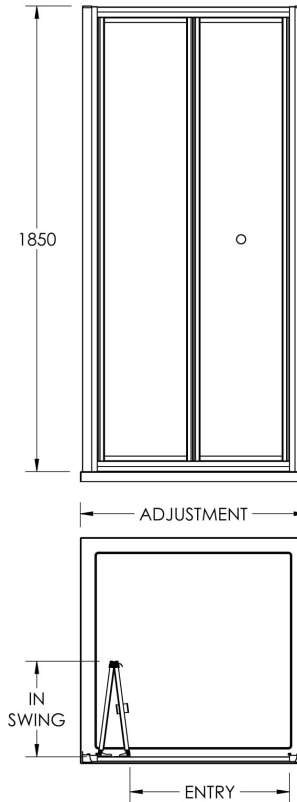

Sales Code: ERBD90

Description: Ella 900mm Bi-Fold Door (1850)

Code	Description	Adjustment (mm)	Entry Width (mm)	In Swing (mm)
ERBD70-E5/E6	700 Bi-Fold	650	685	435
ERBD76-E5/E6	760 Bi-fold	710	745	495
ERBD80-E5/E6	800 Bi-Fold	750	785	535
ERBD90-E5/E6	900 Bi-Fold	850	885	635
ERBD10-E5/E6	1000 Bi-Fold	950	985	735
ERBD11-E5/E6	1100 Bi-Fold	1050	1085	835
ERBD12-E5/E6	1200 Bi-Fold	1150	1185	935

Product Dimensions

Height (mm):	1854
Width (mm):	885
Depth (mm):	42
Nett Weight (kg):	23.5

Packaging Dimensions

Height (mm):	1900
Width (mm):	885
Length (mm):	80
Gross Weight (kg):	23.5

Packaging Data

Box Colour:	Brown Cardboard Box - Printed
Box Qty:	1
Label Size:	100 x 50
Label Colour:	Not Applicable
Label Qty:	0

Outer Box Dimensions (If Applicable)

Height (mm):	
Width (mm):	
Depth (mm):	
Length (mm):	
Gross Weight (kg):	
Barcode:	5055369078752

Product Details

Country of Origin:	China
Fitting Instruction:	Yes
CE Approval:	Yes
Profile Material:	Aluminium
Profile Finish:	Satin Chrome
Adjustments (mm):	850mm - 885mm
Entry Width (mm):	635M
Swing In Dim (mm):	382M
Swing Out Dim (mm):	N/A
Radius (mm):	Not Applicable
Glass Thickness (mm):	5
Easy Fit:	No
Easy Clean:	No
Handle Style:	Knob Handle
Handle Material:	Plastic
Enclosure Design:	Framed
Wheel Type:	Captive And Fixed.
Support Bar Included:	Support Bar Not Included
Extras:	None