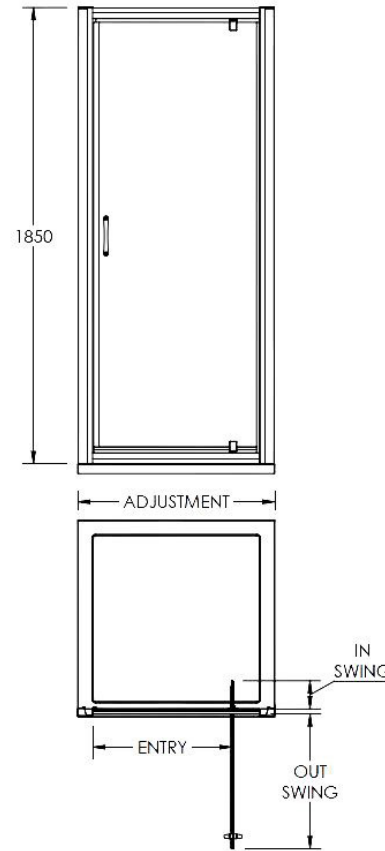

Sales Code: ERPD70

Description: Ella 700mm Pivot Door (1850mm)

Ella Pivot Enclosure

Product Dimensions

Height (mm):	1850
Width (mm):	690
Depth (mm):	42
Nett Weight (kg):	18.7

Packaging Dimensions

Height (mm):	1910
Width (mm):	700
Length (mm):	65
Gross Weight (kg):	18.7

Packaging Data

Box Colour:	Brown Cardboard Box - Printed
Box Qty:	1
Label Size:	100 x 50
Label Colour:	Not Applicable
Label Qty:	0

Outer Box Dimensions (If Applicable)

Height (mm):	
Width (mm):	
Depth (mm):	
Length (mm):	
Gross Weight (kg):	
Barcode:	5055369078691

Product Details

Country of Origin:	China
Fitting Instruction:	No
CE & UKCA:	Yes
Profile Material:	Aluminium
Profile Finish:	Satin Chrome
Adjustments (mm):	660mm - 690mm
Entry Width (mm):	455mm
Swing In Dim (mm):	120mm
Swing Out Dim (mm):	430mm
Radius (mm):	Not Applicable
Glass Thickness (mm):	5
Easy Fit:	No
Easy Clean:	No
Handle Style:	D Shape Handle
Handle Material:	Plastic
Enclosure Design:	Semi-Frameless
Wheel Type:	Not Applicable
Support Bar Included:	Support Bar Not Included
Extras:	None