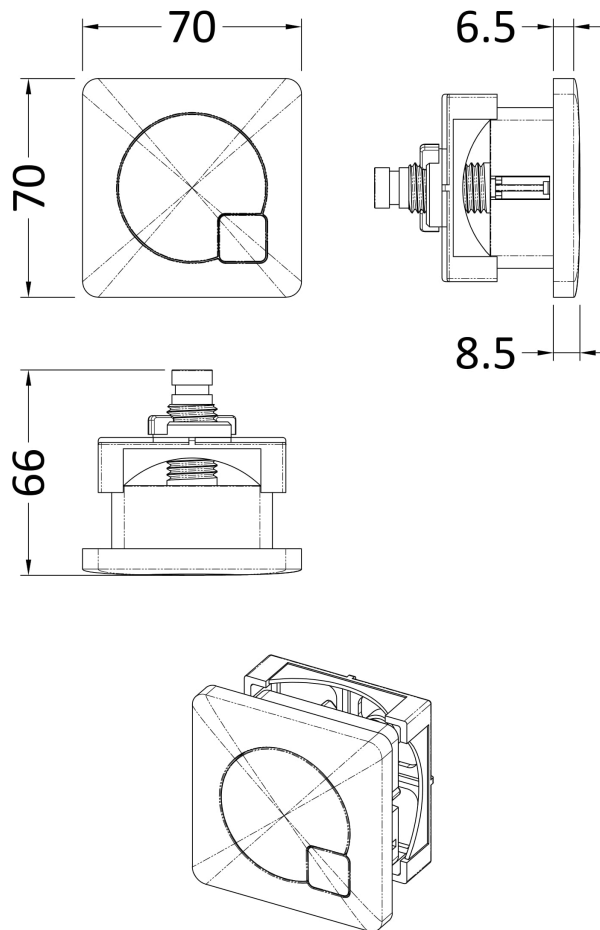

Sales Code: MDPB02

Description: Square Dual Flush Push Button

Product Dimensions

Length (mm):	
Width (mm):	70
Height (mm):	70
Depth (mm):	99
Nett Weight (kg):	0.2

Packaging Dimensions

Height (mm):	50
Width (mm):	155
Depth (mm):	80
Gross Weight (kg):	0.2

Packaging Data

Box Colour:	White Cardboard Box
Box Qty:	1
Label Size:	100 x 50
Label Colour:	White Label
Label Qty:	1

Outer Box Dimensions (If Applicable)

Height (mm):	
Width (mm):	
Length (mm):	
Depth (mm):	
Gross Weight (kg):	
Barcode:	5056211893165

Product Details

Country of Origin:	China
Fitting Instruction:	No
CE Certification:	
Product Material:	ABS
Heating Element Wattage:	Not Applicable
Colour/Finish:	Black
Product Diameter:	
Connection Size:	N/A