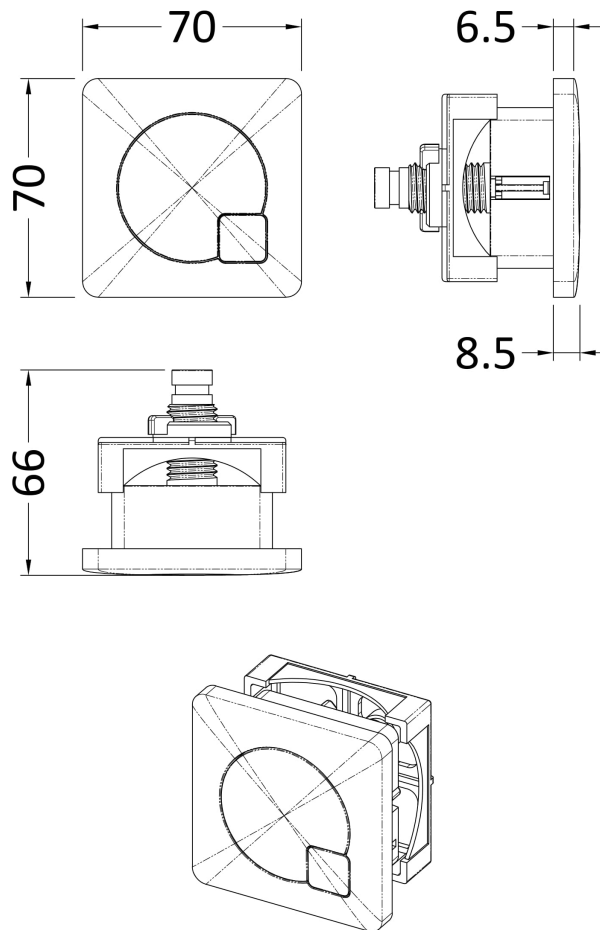

Sales Code: MDPB07

Description: Square Dual Flush Push Button

Product Dimensions

Length (mm):	
Width (mm):	70
Height (mm):	70
Depth (mm):	99
Nett Weight (kg):	0.2

Packaging Dimensions

Height (mm):	50
Width (mm):	155
Depth (mm):	80
Gross Weight (kg):	0.2

Packaging Data

Box Colour:	White Cardboard Box
Box Qty:	1
Label Size:	100 x 50
Label Colour:	White Label
Label Qty:	1

Outer Box Dimensions (If Applicable)

Height (mm):	
Width (mm):	
Length (mm):	
Depth (mm):	
Gross Weight (kg):	
Barcode:	5056462626185

Product Details

Country of Origin:	China
Fitting Instruction:	No
CE & UKCA:	
Product Material:	ABS
Heating Element Wattage:	Not Applicable
Colour/Finish:	Brushed Gun Metal
Product Diameter:	
Connection Size:	N/A