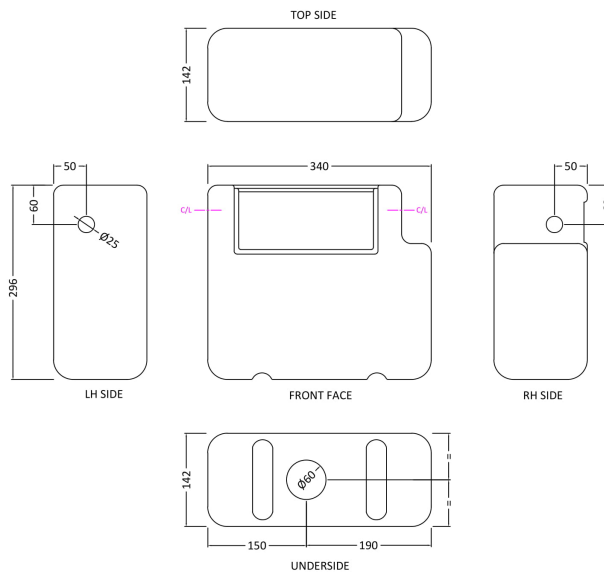

Sales Code: XTY008

Description: Dual Flush Universal Concealed Cistern

Product Dimensions

Length (mm):	
Width (mm):	340
Height (mm):	296
Depth (mm):	142
Nett Weight (kg):	1.6

Packaging Dimensions

Height (mm):	306
Width (mm):	152
Depth (mm):	350
Gross Weight (kg):	1.7

Packaging Data

Box Colour:	Brown Cardboard Box
Box Qty:	1
Label Size:	100 x 50
Label Colour:	White Label
Label Qty:	2

Outer Box Dimensions (If Applicable)

Height (mm):	
Width (mm):	
Length (mm):	
Depth (mm):	
Gross Weight (kg):	
Barcode:	5055275826683

Product Details

Country of Origin:	China
Fitting Instruction:	No
CE & UKCA:	
Product Material:	Hd Polyethylene
Heating Element Wattage:	Not Applicable
Colour/Finish:	White
Product Diameter:	Not Applicable
Connection Size:	1/2" Bsp