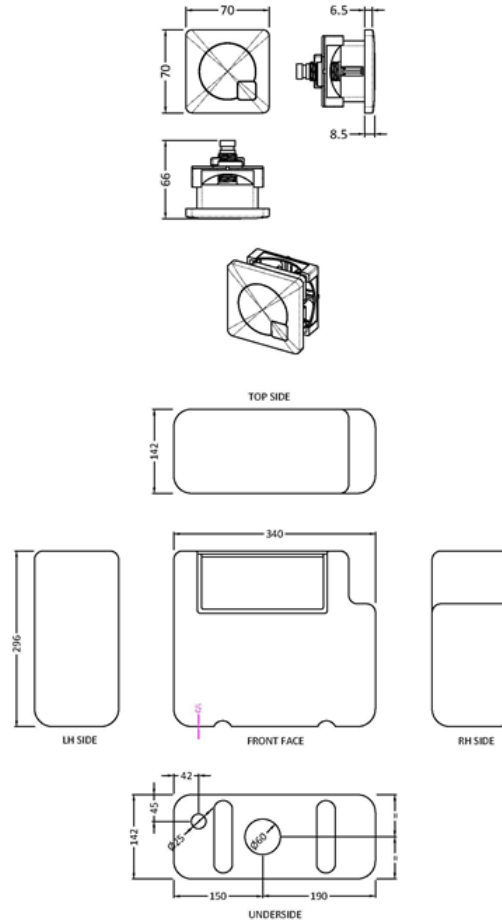

Sales Code: XTY8M01B

Description: Dual Flush Cistern & Square Push Button

Packaging Details

Barcode: 5056462647715