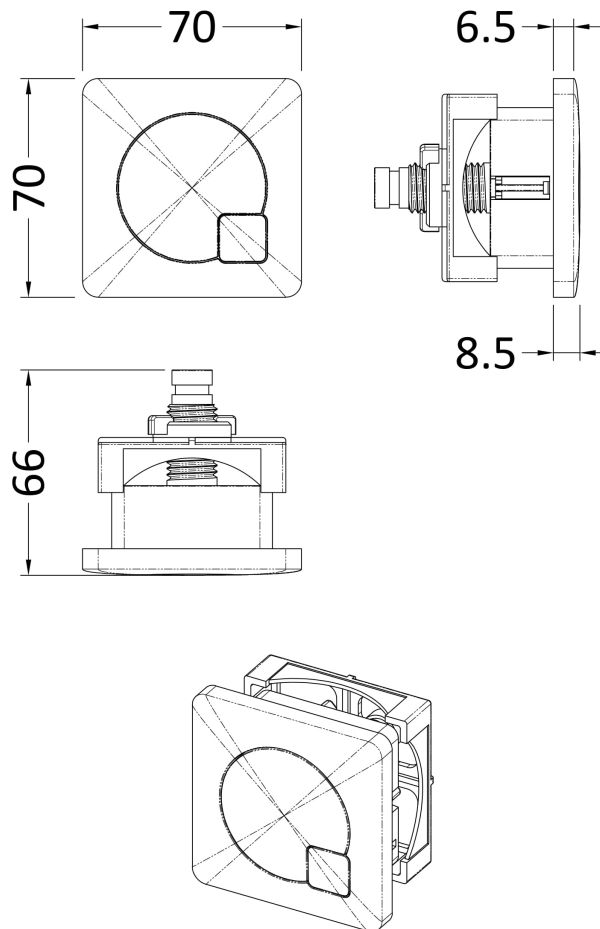

### Packaging Details

Barcode: 5056462647715

Sales Code: MDPB01

Description: Square Dual Flush Push Button

### Product Dimensions

Length (mm):	
Width (mm):	70
Height (mm):	70
Depth (mm):	99
Nett Weight (kg):	0.2

### Packaging Dimensions

Height (mm):	50
Width (mm):	155
Depth (mm):	80
Gross Weight (kg):	0.2

**Sales Code:** XTY008B

**Description:** Concealed Cistern Bottom Inlet

**Product Dimensions**

Length (mm):	
Width (mm):	340
Height (mm):	296
Depth (mm):	142
Nett Weight (kg):	1.6

**Packaging Dimensions**