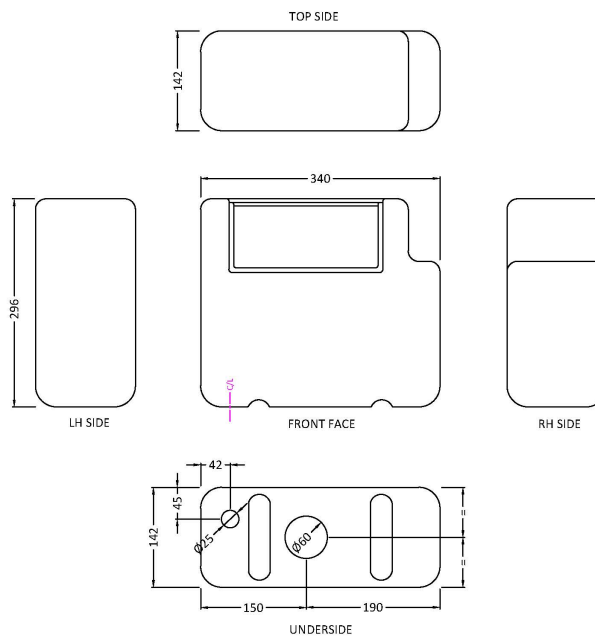

### Product Dimensions

Length (mm):	
Width (mm):	70
Height (mm):	70
Depth (mm):	99
Nett Weight (kg):	0.2

### Packaging Dimensions

Height (mm):	50
Width (mm):	155
Depth (mm):	80
Gross Weight (kg):	0.2

### Outer Box Dimensions (If Applicable)

Height (mm):	
Width (mm):	
Length (mm):	
Depth (mm):	
Gross Weight (kg):	
Barcode:	5056211893141

**Sales Code:** XTY008B

**Description:** Concealed Cistern Bottom Inlet

**Product Dimensions**

Length (mm):	
Width (mm):	340
Height (mm):	296
Depth (mm):	142
Nett Weight (kg):	1.6

**Packaging Dimensions**