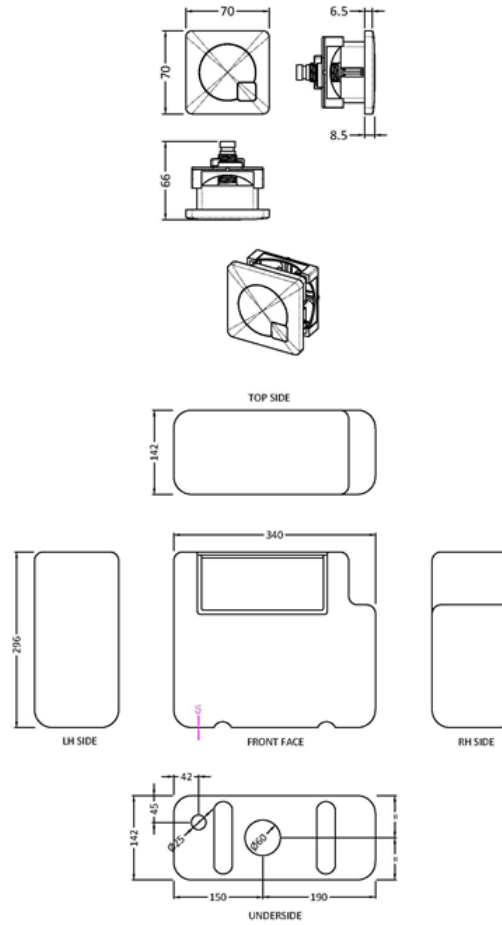

Sales Code: XTY8M02B

Description: Dual Flush Cistern & Square Push Button

Packaging Details

Barcode: 5056462647722

Sales Code: MDPB02

Description: Square Dual Flush Push Button

Product Dimensions

Length (mm):	
Width (mm):	70
Height (mm):	70
Depth (mm):	99
Nett Weight (kg):	0.2

Packaging Dimensions

Height (mm):	50
Width (mm):	155
Depth (mm):	80
Gross Weight (kg):	0.2

Packaging Data

Box Colour:	White Cardboard Box
Box Qty:	1
Label Size:	100 x 50
Label Colour:	White Label
Label Qty:	1

Outer Box Dimensions (If Applicable)

Height (mm):	
Width (mm):	
Length (mm):	
Depth (mm):	
Gross Weight (kg):	
Barcode:	5056211893165

Product Details

Country of Origin:	China
Fitting Instruction:	No
CE & UKCA:	
Product Material:	ABS
Heating Element Wattage:	Not Applicable
Colour/Finish:	Black
Product Diameter:	
Connection Size:	N/A

Sales Code: XTY008B

Description: Concealed Cistern Bottom Inlet

Product Dimensions

Length (mm):	
Width (mm):	340
Height (mm):	296
Depth (mm):	142
Nett Weight (kg):	1.6

Packaging Dimensions

Height (mm):	306
Width (mm):	152
Depth (mm):	350
Gross Weight (kg):	1.7