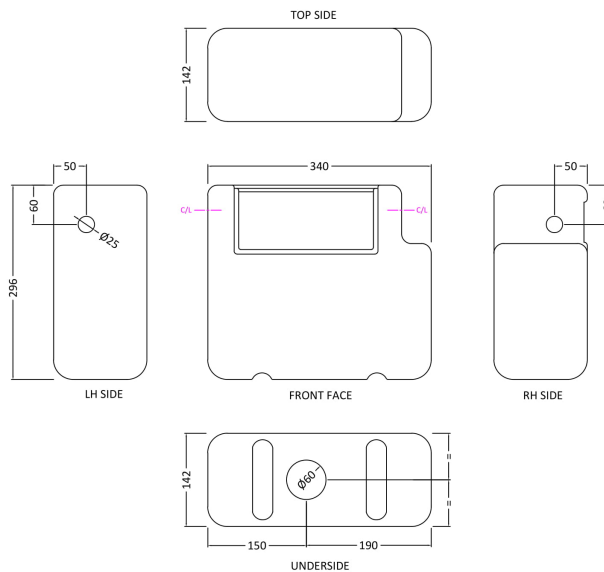

Sales Code: XTY8M04

Description: Dual Flush Cistern & Square Push Button

Packaging Details

Barcode: 5056462679747

Sales Code: XTY008

Description: Dual Flush Universal Concealed Cistern

Product Dimensions

Length (mm):	
Width (mm):	340
Height (mm):	296
Depth (mm):	142
Nett Weight (kg):	1.6

Packaging Dimensions

Height (mm):	306
Width (mm):	152
Depth (mm):	350
Gross Weight (kg):	1.7

Packaging Data

Box Colour:	Brown Cardboard Box
Box Qty:	1
Label Size:	100 x 50
Label Colour:	White Label
Label Qty:	2

Outer Box Dimensions (If Applicable)

Height (mm):	
Width (mm):	
Length (mm):	
Depth (mm):	
Gross Weight (kg):	
Barcode:	5055275826683

Product Details

Country of Origin:	China
Fitting Instruction:	No
CE & UKCA:	
Product Material:	Hd Polyethylene
Heating Element Wattage:	Not Applicable
Colour/Finish:	White
Product Diameter:	Not Applicable
Connection Size:	1/2" Bsp

Sales Code: MDPB07

Description: Square Dual Flush Push Button

Product Dimensions

Length (mm):	
Width (mm):	70
Height (mm):	70
Depth (mm):	99
Nett Weight (kg):	0.2

Packaging Dimensions

Height (mm):	50
Width (mm):	155
Depth (mm):	80
Gross Weight (kg):	0.2