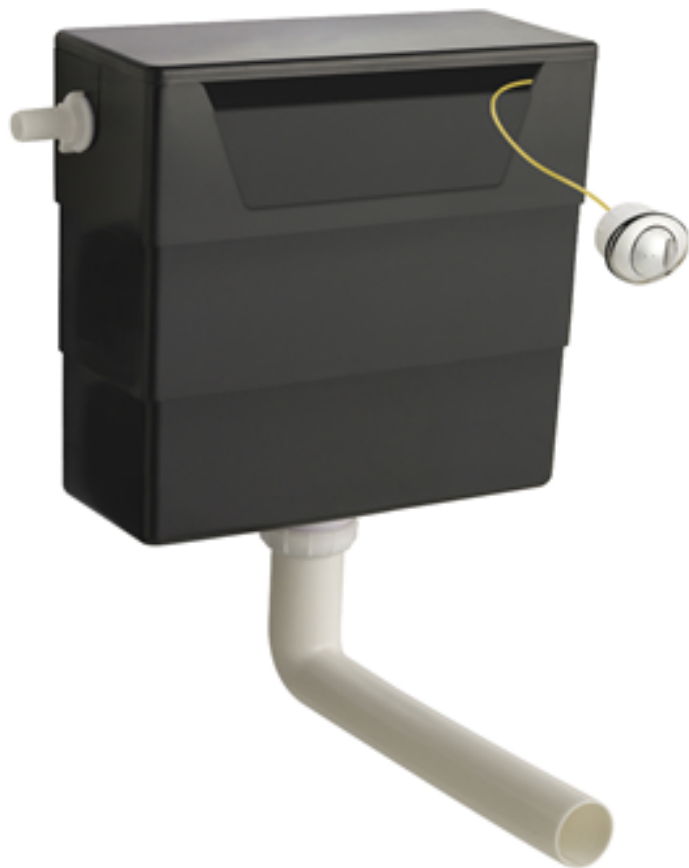

Sales Code: XTY006

Description: Cable Conc Universal Access Cistern

Product Dimensions

Length (mm):	
Width (mm):	303
Height (mm):	334
Depth (mm):	136
Nett Weight (kg):	2.23

Packaging Dimensions

Height (mm):	345
Width (mm):	145
Depth (mm):	320
Gross Weight (kg):	2.23

Packaging Data

Box Colour:	Brown Cardboard Box
Box Qty:	1
Label Size:	100 x 50
Label Colour:	White Label
Label Qty:	2

Outer Box Dimensions (If Applicable)

Height (mm):	
Width (mm):	
Length (mm):	
Depth (mm):	
Gross Weight (kg):	2
Barcode:	5055146182566

Product Details

Country of Origin:	China
Fitting Instruction:	No
CE & UKCA:	Yes
Product Material:	Hd Polyethylene
Heating Element Wattage:	Not Applicable
Colour/Finish:	Chrome
Product Diameter:	Not Applicable
Connection Size:	1/2" Bsp