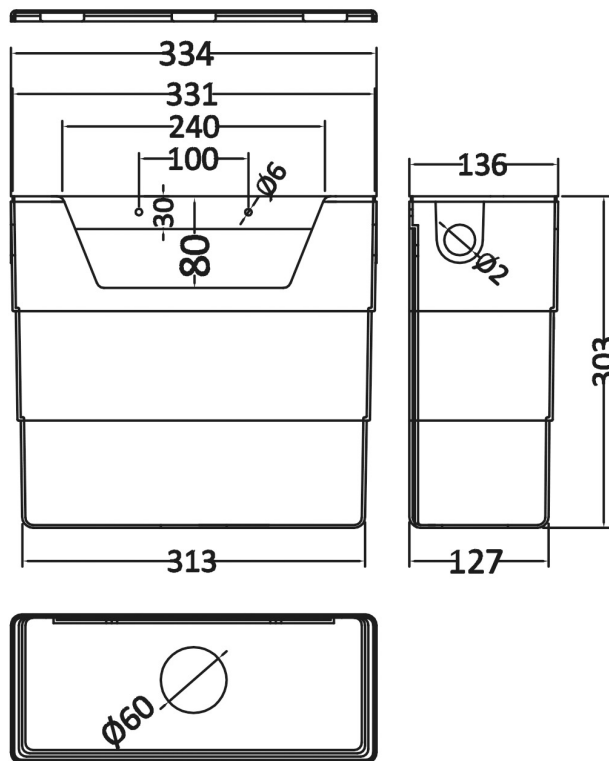

Sales Code: XTY006

Description: Cable Conc Universal Access Cistern

Product Dimensions

Length (mm):	
Width (mm):	303
Height (mm):	334
Depth (mm):	136
Nett Weight (kg):	2.23

Packaging Dimensions

Height (mm):	345
Width (mm):	145
Depth (mm):	320
Gross Weight (kg):	2.23

Packaging Data

Box Colour:	Brown Cardboard Box
Box Qty:	1
Label Size:	100 x 50
Label Colour:	White Label
Label Qty:	2

Outer Box Dimensions (If Applicable)

Height (mm):	
Width (mm):	
Length (mm):	
Depth (mm):	
Gross Weight (kg):	2
Barcode:	5055146182566

Product Details

Country of Origin:	China
Fitting Instruction:	No
CE & UKCA:	Yes
Product Material:	Hd Polyethylene
Heating Element Wattage:	Not Applicable
Colour/Finish:	Chrome
Product Diameter:	Not Applicable
Connection Size:	1/2" Bsp