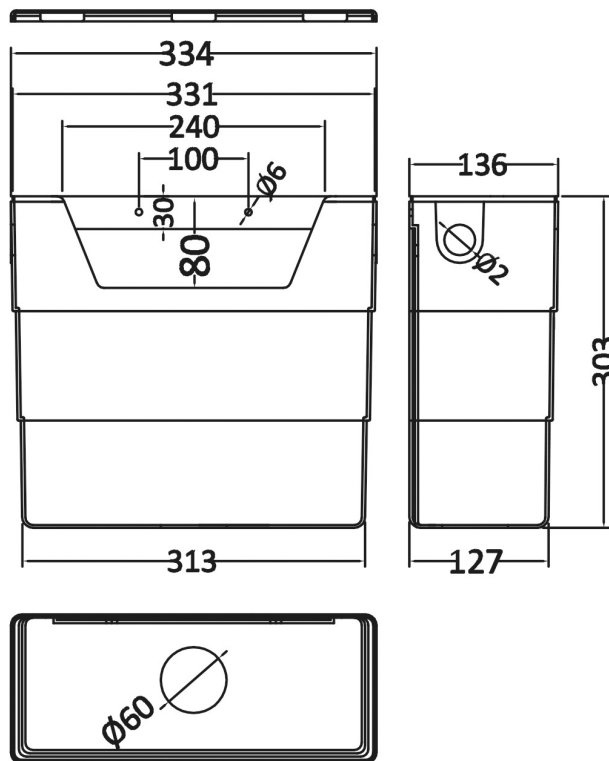

Packaging Dimensions

Height (mm):	50
Width (mm):	155
Depth (mm):	80
Gross Weight (kg):	0.2

Packaging Data

Box Colour:	White Cardboard Box
Box Qty:	1
Label Size:	100 x 50
Label Colour:	White Label
Label Qty:	1

Outer Box Dimensions (If Applicable)

Height (mm):	
Width (mm):	
Length (mm):	
Depth (mm):	
Gross Weight (kg):	
Barcode:	5056211893141

Product Details

Country of Origin:	China
Fitting Instruction:	No
CE & UKCA:	
Product Material:	ABS
Heating Element Wattage:	Not Applicable
Colour/Finish:	Chrome
Product Diameter:	
Connection Size:	N/A

Sales Code: XTY006

Description: Cable Conc Universal Access Cistern

Product Dimensions

Length (mm):	
Width (mm):	303
Height (mm):	334
Depth (mm):	136
Nett Weight (kg):	2.23

Packaging Dimensions

Height (mm):	345
Width (mm):	145
Depth (mm):	320
Gross Weight (kg):	2.23

Packaging Data

Box Colour:	Brown Cardboard Box
Box Qty:	1
Label Size:	100 x 50
Label Colour:	White Label
Label Qty:	2

Outer Box Dimensions (If Applicable)

Height (mm):	
Width (mm):	
Length (mm):	
Depth (mm):	
Gross Weight (kg):	2
Barcode:	5055146182566