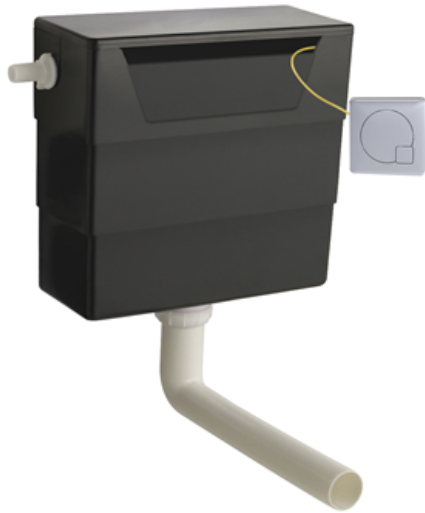

Sales Code: XTY6M01

Description: Concealed Cistern & Square Push Button

Packaging Details

Barcode: 5056211899624

Sales Code: MDPB01

Description: Square Dual Flush Push Button

Product Dimensions

Length (mm):	
Width (mm):	70
Height (mm):	70
Depth (mm):	99
Nett Weight (kg):	0.2

Outer Box Dimensions (If Applicable)

Height (mm):	
Width (mm):	
Length (mm):	
Depth (mm):	
Gross Weight (kg):	
Barcode:	5056211893141

Product Details

Country of Origin:	China
Fitting Instruction:	No
CE & UKCA:	
Product Material:	ABS
Heating Element Wattage:	Not Applicable
Colour/Finish:	Chrome
Product Diameter:	
Connection Size:	N/A

Sales Code: XTY006

Description: Cable Conc Universal Access Cistern

Product Dimensions

Length (mm):	
Width (mm):	303
Height (mm):	334
Depth (mm):	136
Nett Weight (kg):	2.23

Packaging Dimensions

Height (mm):	345
Width (mm):	145
Depth (mm):	320
Gross Weight (kg):	2.23

Product Details

Country of Origin:	China
Fitting Instruction:	No
CE & UKCA:	Yes
Product Material:	Hd Polyethylene
Heating Element Wattage:	Not Applicable
Colour/Finish:	Chrome
Product Diameter:	Not Applicable
Connection Size:	1/2" Bsp