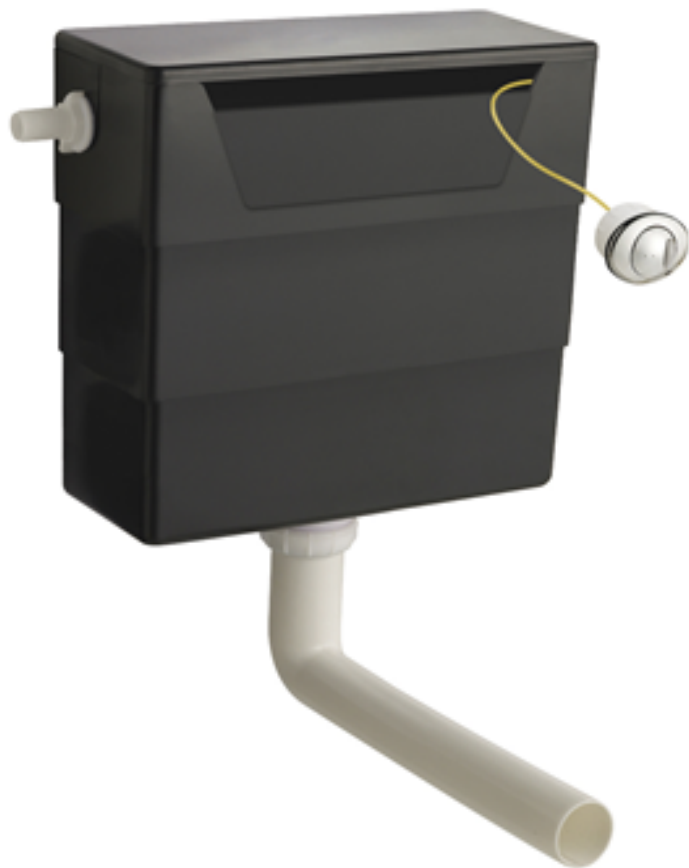

Sales Code: XTY6M01

Description: Concealed Cistern & Square Push Button

Packaging Details

Barcode: 5056211899624

Sales Code: MDPB01

Description: Square Dual Flush Push Button

Product Dimensions

Length (mm):	
Width (mm):	70
Height (mm):	70
Depth (mm):	99
Nett Weight (kg):	0.2

Outer Box Dimensions (If Applicable)

Height (mm):	
Width (mm):	
Length (mm):	
Depth (mm):	
Gross Weight (kg):	
Barcode:	5056211893141

Product Details

Country of Origin:	China
Fitting Instruction:	No
CE & UKCA:	
Product Material:	ABS
Heating Element Wattage:	Not Applicable
Colour/Finish:	Chrome
Product Diameter:	
Connection Size:	N/A

Sales Code: XTY006

Description: Cable Conc Universal Access Cistern

Product Dimensions

Length (mm):	
Width (mm):	303
Height (mm):	334
Depth (mm):	136
Nett Weight (kg):	2.23

Packaging Dimensions

Height (mm):	345
Width (mm):	145
Depth (mm):	320
Gross Weight (kg):	2.23

Product Details

Country of Origin:	China
Fitting Instruction:	No
CE & UKCA:	Yes
Product Material:	Hd Polyethylene
Heating Element Wattage:	Not Applicable
Colour/Finish:	Chrome
Product Diameter:	Not Applicable
Connection Size:	1/2" Bsp