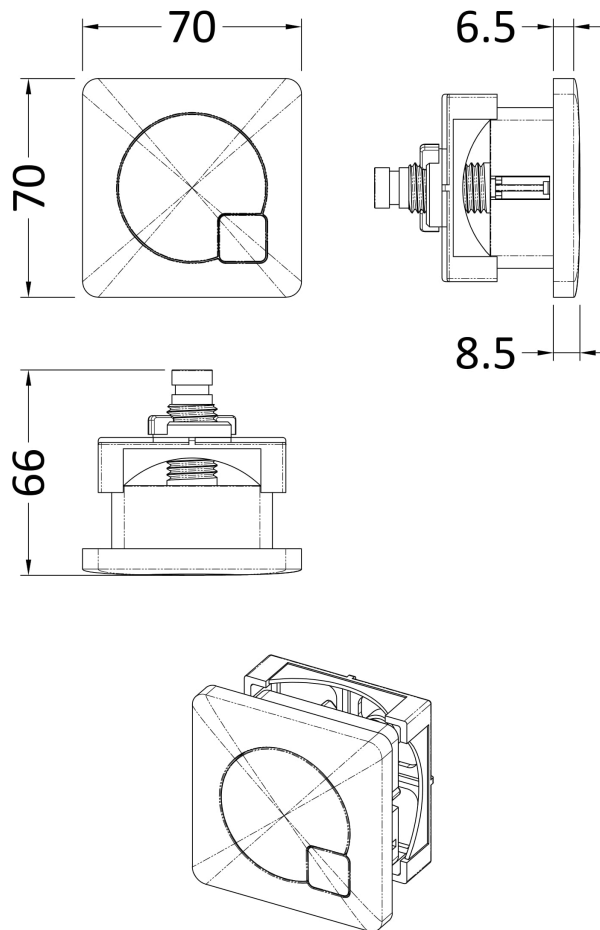

Sales Code: XTY6M01

Description: Concealed Cistern & Square Push Button

Packaging Details

Barcode: 5056211899624

Sales Code: MDPB01

Description: Square Dual Flush Push Button

Product Dimensions

Length (mm):	
Width (mm):	70
Height (mm):	70
Depth (mm):	99
Nett Weight (kg):	0.2

Packaging Dimensions

Height (mm):	50
Width (mm):	155
Depth (mm):	80
Gross Weight (kg):	0.2

Packaging Data

Box Colour:	White Cardboard Box
Box Qty:	1
Label Size:	100 x 50
Label Colour:	White Label
Label Qty:	1

Outer Box Dimensions (If Applicable)

Height (mm):	
Width (mm):	
Length (mm):	
Depth (mm):	
Gross Weight (kg):	
Barcode:	5056211893141

Product Details

Country of Origin:	China
Fitting Instruction:	No
CE & UKCA:	
Product Material:	ABS
Heating Element Wattage:	Not Applicable
Colour/Finish:	Chrome
Product Diameter:	
Connection Size:	N/A

Sales Code: XTY006

Description: Cable Conc Universal Access Cistern

Product Dimensions

Length (mm):	
Width (mm):	303
Height (mm):	334
Depth (mm):	136
Nett Weight (kg):	2.23

Packaging Dimensions

Height (mm):	345
Width (mm):	145
Depth (mm):	320
Gross Weight (kg):	2.23