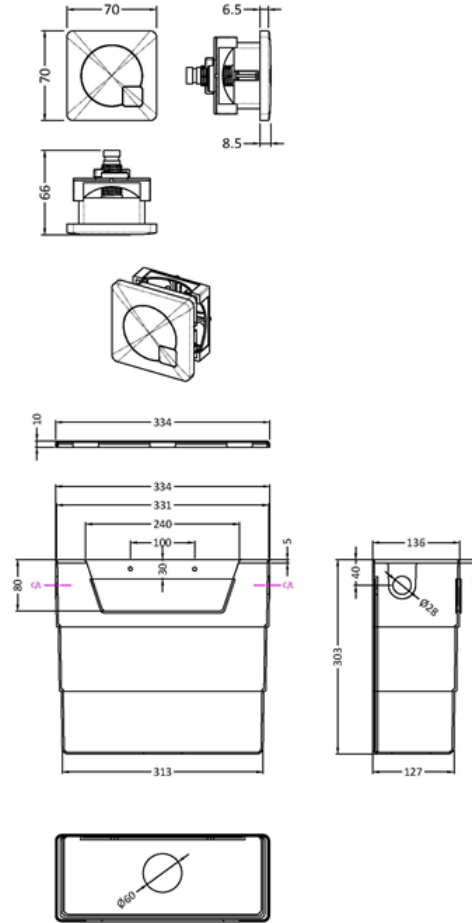

Sales Code: XTY6M01

Description: Concealed Cistern & Square Push Button

Packaging Details

Barcode: 5056211899624

Sales Code: MDPB01

Description: Square Dual Flush Push Button

Product Dimensions

Length (mm):	
Width (mm):	70
Height (mm):	70
Depth (mm):	99
Nett Weight (kg):	0.2

Packaging Dimensions

Height (mm):	50
Width (mm):	155
Depth (mm):	80
Gross Weight (kg):	0.2

Packaging Data

Box Colour:	White Cardboard Box
Box Qty:	1
Label Size:	100 x 50
Label Colour:	White Label
Label Qty:	1

Outer Box Dimensions (If Applicable)

Height (mm):	
Width (mm):	
Length (mm):	
Depth (mm):	
Gross Weight (kg):	
Barcode:	5056211893141

Product Details

Country of Origin:	China
Fitting Instruction:	No
CE & UKCA:	
Product Material:	ABS
Heating Element Wattage:	Not Applicable
Colour/Finish:	Chrome
Product Diameter:	
Connection Size:	N/A

Sales Code: XTY006

Description: Cable Conc Universal Access Cistern

Product Dimensions

Length (mm):	
Width (mm):	303
Height (mm):	334
Depth (mm):	136
Nett Weight (kg):	2.23

Packaging Dimensions

Height (mm):	345
Width (mm):	145
Depth (mm):	320
Gross Weight (kg):	2.23