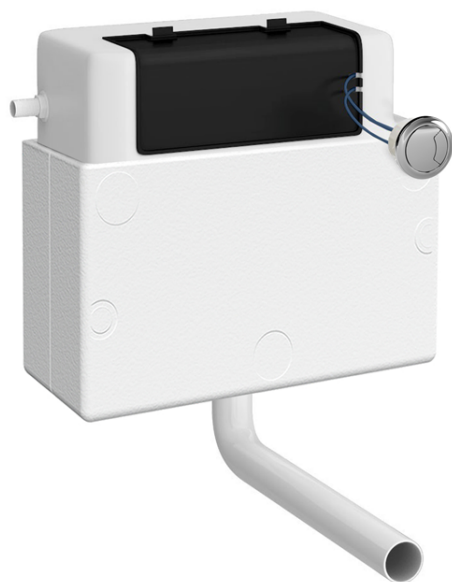

Sales Code: XTY011M02

Description: Dual Pneumatic Cistern & Push Button

Packaging Details

Barcode: 5056462688695

Sales Code: XTY011S

Description: DI Flush Uni Cist, Pneumatic & Poly Shrd

Product Dimensions

Length (mm):	
Width (mm):	340
Height (mm):	296
Depth (mm):	142
Nett Weight (kg):	1.6

Height (mm):	
Width (mm):	
Length (mm):	
Depth (mm):	
Gross Weight (kg):	
Barcode:	5056462635347

Product Details

Country of Origin:	China
Fitting Instruction:	No
CE & UKCA:	
Product Material:	Plastic
Heating Element Wattage:	Not Applicable
Colour/Finish:	White
Product Diameter:	N/A
Connection Size:	1/2" Bsp

Sales Code: MDPP02R

Description: Round Plate For Pneumatic Dual Flush

Product Dimensions

Length (mm):	
Width (mm):	70
Height (mm):	70
Depth (mm):	99
Nett Weight (kg):	0.2

Packaging Dimensions

Height (mm):	218
Width (mm):	145
Depth (mm):	92
Gross Weight (kg):	0.2

Product Details

Country of Origin:	China
Fitting Instruction:	No
CE & UKCA:	
Product Material:	ABS
Heating Element Wattage:	Not Applicable
Colour/Finish:	Black
Product Diameter:	
Connection Size:	N/A