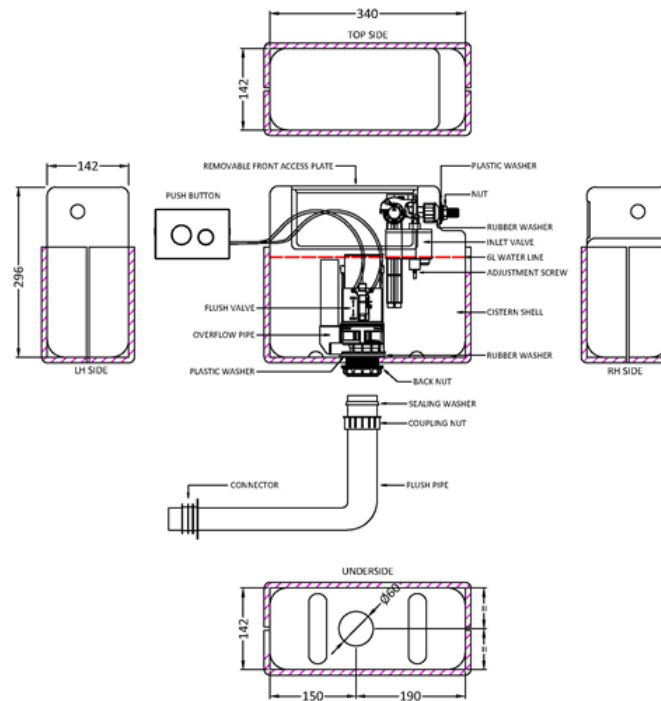

Sales Code: XTY011M02

Description: Dual Pneumatic Cistern & Push Button

Packaging Details

Barcode: 5056462688695

Sales Code: XTY011S

Description: DI Flush Uni Cist, Pneumatic & Poly Shrd

Product Dimensions

Length (mm):	
Width (mm):	340
Height (mm):	296
Depth (mm):	142
Nett Weight (kg):	1.6

Packaging Dimensions

Height (mm):	320
Width (mm):	170
Depth (mm):	370
Gross Weight (kg):	1.8

Packaging Data

Box Colour:	
Box Qty:	
Label Size:	x
Label Colour:	
Label Qty:	

Outer Box Dimensions (If Applicable)

Height (mm):	
Width (mm):	
Length (mm):	
Depth (mm):	
Gross Weight (kg):	
Barcode:	5056462635347

Product Details

Country of Origin:	China
Fitting Instruction:	No
CE & UKCA:	
Product Material:	Plastic
Heating Element Wattage:	Not Applicable
Colour/Finish:	White
Product Diameter:	N/A
Connection Size:	1/2" Bsp

Sales Code: MDPP02R

Description: Round Plate For Pneumatic Dual Flush

Product Dimensions

Length (mm):	
Width (mm):	70
Height (mm):	70
Depth (mm):	99
Nett Weight (kg):	0.2

Packaging Dimensions

Height (mm):	218
Width (mm):	145
Depth (mm):	92
Gross Weight (kg):	0.2