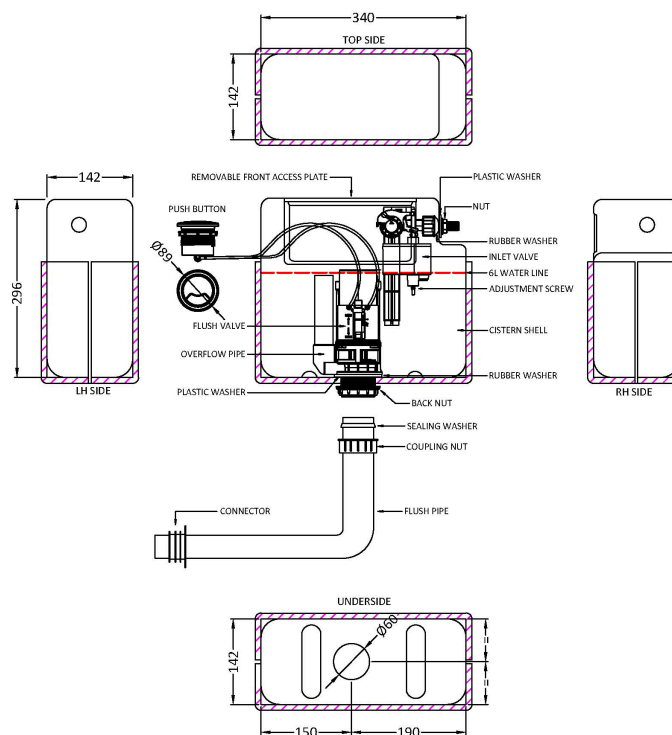

Sales Code: XTY011M02

Description: Dual Pneumatic Cistern & Push Button

Packaging Details

Barcode: 5056462688695

Sales Code: XTY011S

Description: DI Flush Uni Cist, Pneumatic & Poly Shrd

Product Dimensions

Length (mm):	
Width (mm):	340
Height (mm):	296
Depth (mm):	142
Nett Weight (kg):	1.6

Packaging Dimensions

Height (mm):	320
Width (mm):	170
Depth (mm):	370
Gross Weight (kg):	1.8

Packaging Data

Box Colour:	
Box Qty:	
Label Size:	x
Label Colour:	
Label Qty:	

Outer Box Dimensions (If Applicable)

Height (mm):	
Width (mm):	
Length (mm):	
Depth (mm):	
Gross Weight (kg):	
Barcode:	5056462635347

Product Details

Country of Origin:	China
Fitting Instruction:	No
CE & UKCA:	
Product Material:	Plastic
Heating Element Wattage:	Not Applicable
Colour/Finish:	White
Product Diameter:	N/A
Connection Size:	1/2" Bsp

Sales Code: MDPP02R

Description: Round Plate For Pneumatic Dual Flush

Product Dimensions

Length (mm):	
Width (mm):	70
Height (mm):	70
Depth (mm):	99
Nett Weight (kg):	0.2

Packaging Dimensions

Height (mm):	218
Width (mm):	145
Depth (mm):	92
Gross Weight (kg):	0.2