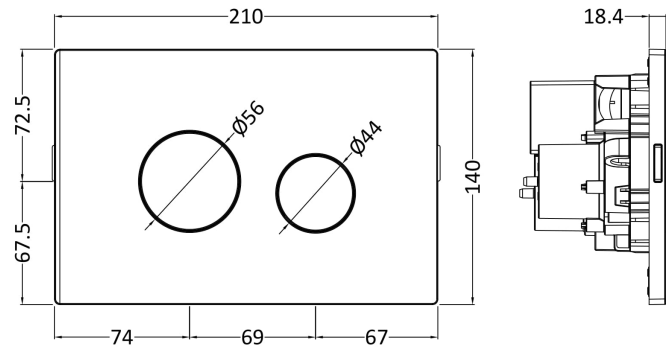

Packaging Dimensions

Height (mm):	320
Width (mm):	170
Depth (mm):	370
Gross Weight (kg):	1.8

Packaging Data

Box Colour:	
Box Qty:	
Label Size:	x
Label Colour:	
Label Qty:	

Outer Box Dimensions (If Applicable)

Height (mm):	
Width (mm):	
Length (mm):	
Depth (mm):	
Gross Weight (kg):	
Barcode:	5056462635347

Product Details

Country of Origin:	China
Fitting Instruction:	No
CE & UKCA:	
Product Material:	Plastic
Heating Element Wattage:	Not Applicable
Colour/Finish:	White
Product Diameter:	N/A
Connection Size:	1/2" Bsp

Sales Code: MDPP02R

Description: Round Plate For Pneumatic Dual Flush

Product Dimensions

Length (mm):	
Width (mm):	70
Height (mm):	70
Depth (mm):	99
Nett Weight (kg):	0.2

Packaging Dimensions

Height (mm):	218
Width (mm):	145
Depth (mm):	92
Gross Weight (kg):	0.2

Packaging Data

Box Colour:	White Cardboard Box
Box Qty:	1
Label Size:	100 x 50
Label Colour:	White Label
Label Qty:	1

Outer Box Dimensions (If Applicable)

Height (mm):	
Width (mm):	
Length (mm):	
Depth (mm):	
Gross Weight (kg):	
Barcode:	5056462618913