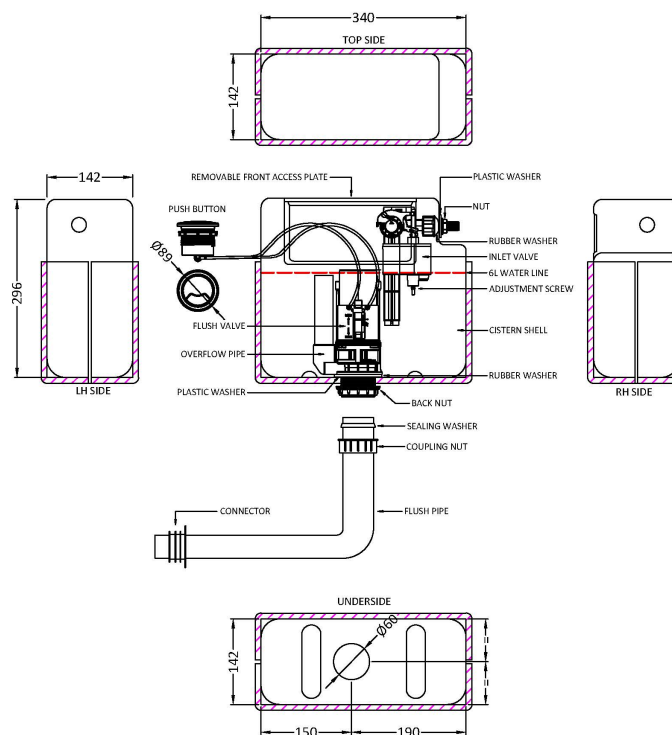

Sales Code: XTY011M03

Description: Dual Pneumatic Cistern & Push Button

Packaging Details

Barcode: 5056462688701

Sales Code: XTY011S

Description: DI Flush Uni Cist, Pneumatic & Poly Shrd

Product Dimensions

Length (mm):	
Width (mm):	340
Height (mm):	296
Depth (mm):	142
Nett Weight (kg):	1.6

Packaging Dimensions

Height (mm):	320
Width (mm):	170
Depth (mm):	370
Gross Weight (kg):	1.8

Packaging Data

Box Colour:	
Box Qty:	
Label Size:	x
Label Colour:	
Label Qty:	

Outer Box Dimensions (If Applicable)

Height (mm):	
Width (mm):	
Length (mm):	
Depth (mm):	
Gross Weight (kg):	
Barcode:	5056462635347

Product Details

Country of Origin:	China
Fitting Instruction:	No
CE & UKCA:	
Product Material:	Plastic
Heating Element Wattage:	Not Applicable
Colour/Finish:	White
Product Diameter:	N/A
Connection Size:	1/2" Bsp

Sales Code: MDPP03R

Description: Round Plate For Pneumatic Dual Flush

Product Dimensions

Length (mm):	
Width (mm):	70
Height (mm):	70
Depth (mm):	99
Nett Weight (kg):	0.2

Packaging Dimensions

Height (mm):	218
Width (mm):	145
Depth (mm):	92
Gross Weight (kg):	0.2