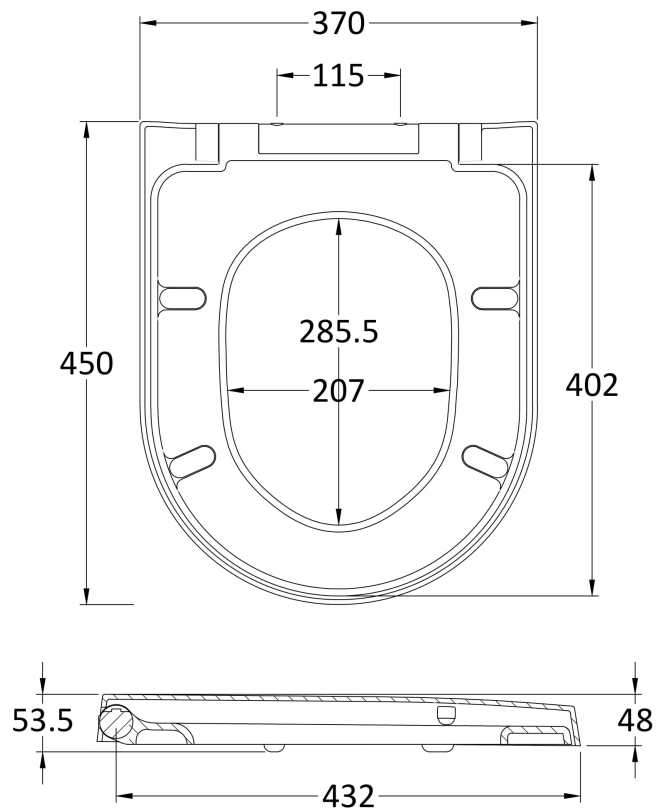

### Product Dimensions

Length (mm):	450
Width (mm):	370
Height (mm):	54
Nett Weight (kg):	1.72

### Packaging Dimensions

Length (mm):	465
Width (mm):	380
Height (mm):	60
Gross Weight (kg):	2.77

### Outer Box Dimensions (If Applicable)

Length (mm):	480
Width (mm):	330
Height (mm):	395
Gross Weight (kg):	14
Barcode:	5060272829780

### Product Details

Country of Origin:	China
Fitting Instruction:	No
CE & UKCA:	Not Applicable
Product Material:	Urea
Seat Type:	D Shape
Seat Function:	Soft Close
Hinge Centres (Min):	70
Hinge Centres (Max):	175
Hinge Material:	Stainless Steel Nylon
Colour/Finish:	White
Fixing Method:	Quick Release