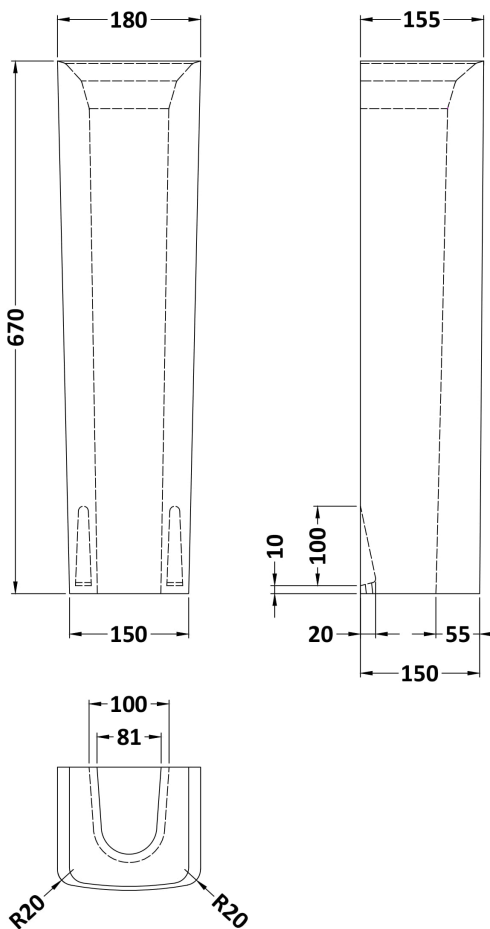

### Product Dimensions

Height (mm):	670
Width (mm):	180
Depth (mm):	155
Nett Weight (kg):	10

### Packaging Dimensions

Height (mm):	180
Width (mm):	695
Depth (mm):	205
Gross Weight (kg):	10.5

### Product Dimensions

Height (mm):	183
Width (mm):	520
Depth (mm):	420
Nett Weight (kg):	15.8

### Packaging Dimensions

Height (mm):	205
Width (mm):	530
Depth (mm):	440
Gross Weight (kg):	16