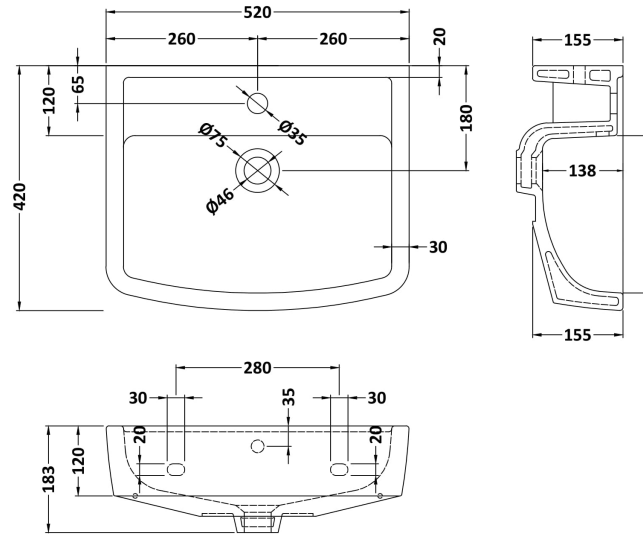

### Product Dimensions

Height (mm):	670
Width (mm):	180
Depth (mm):	155
Nett Weight (kg):	10

### Outer Box Dimensions (If Applicable)

Height (mm):	
Width (mm):	
Depth (mm):	
Gross Weight (kg):	
Barcode:	5055369022526

**Basins:** Tap Hole: Not Applicable Chain Stay Hole: Not Applicable  
Template: Not Applicable Waste Type Req: Not Applicable  
Overflow Inc: Not Applicable Overflow Cover: Not Applicable  
Inner Bowl Depth (mm): 665mm

### Product Dimensions

Height (mm):	183
Width (mm):	520
Depth (mm):	420
Nett Weight (kg):	15.8