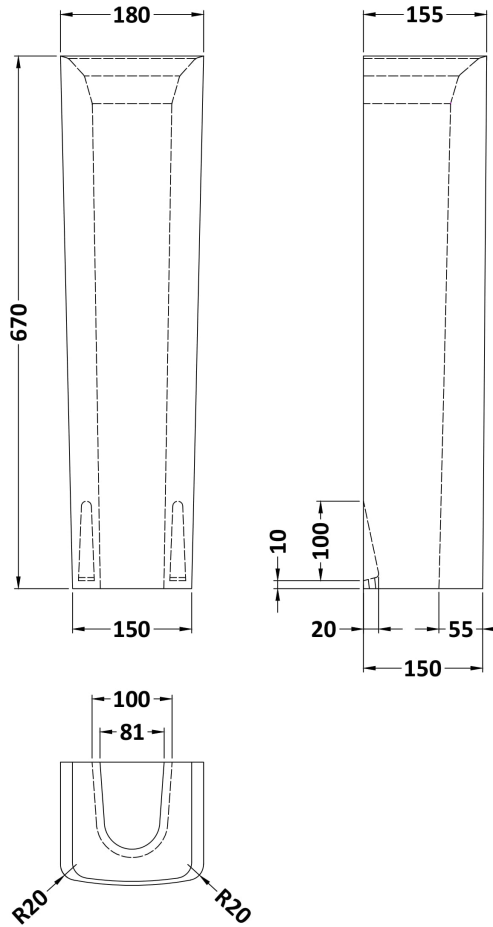

Sales Code: Cbl010

Description: Bliss 600mm Basin & Pedestal

Packaging Details

Barcode: 5055275867761

Sales Code: NCH102

Description: Esq Square 600mm Basin 1T/H

Product Dimensions

Height (mm):	183
Width (mm):	600
Depth (mm):	450
Nett Weight (kg):	16.6

Packaging Dimensions

Height (mm):	205
Width (mm):	615
Depth (mm):	475
Gross Weight (kg):	17.3

Packaging Data

Box Colour:	Brown Cardboard Box - Printed
Box Qty:	1
Label Size:	100 x 50
Label Colour:	Not Applicable
Label Qty:	0

Outer Box Dimensions (If Applicable)

Height (mm):	
Width (mm):	
Depth (mm):	
Gross Weight (kg):	
Barcode:	5055275828823

Product Details

Country of Origin:	China
Fitting Instruction:	No
Certification: CE & UKCA:	No WRAS: N/A WRAS No: N/A
Product Material:	Vitreous China
Fixing Supplied:	No

Sales Code: NCH103

Description: Esq Square Pedestal

Product Dimensions

Height (mm):	670
Width (mm):	180
Depth (mm):	155
Nett Weight (kg):	10

Packaging Dimensions

Height (mm):	180
Width (mm):	695
Depth (mm):	205
Gross Weight (kg):	10.5