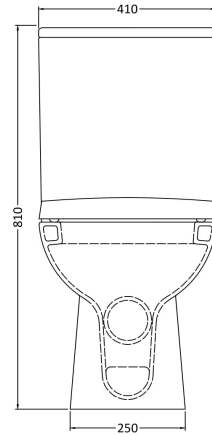

Sales Code: Css004

Description: Asselby Close Coupled Wc

Packaging Details

Barcode: 5055275867525