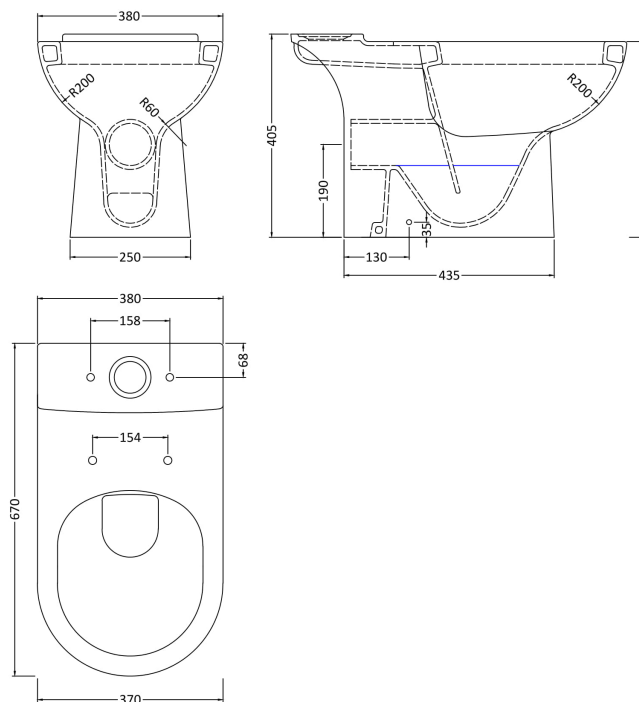

### Product Dimensions

Height (mm):	405
Width (mm):	380
Depth (mm):	670
Nett Weight (kg):	24.5

### Packaging Dimensions

Height (mm):	450
Width (mm):	400
Depth (mm):	680
Gross Weight (kg):	25

### Outer Box Dimensions (If Applicable)

Height (mm):	
Width (mm):	
Depth (mm):	
Gross Weight (kg):	
Barcode:	5055369069262

Sales Code: NCH401

Description: Cistern

**Product Dimensions**

Height (mm):	370
Width (mm):	410
Depth (mm):	145
Nett Weight (kg):	13.8

**Packaging Dimensions**

Height (mm):	410
Width (mm):	420
Depth (mm):	160
Gross Weight (kg):	14