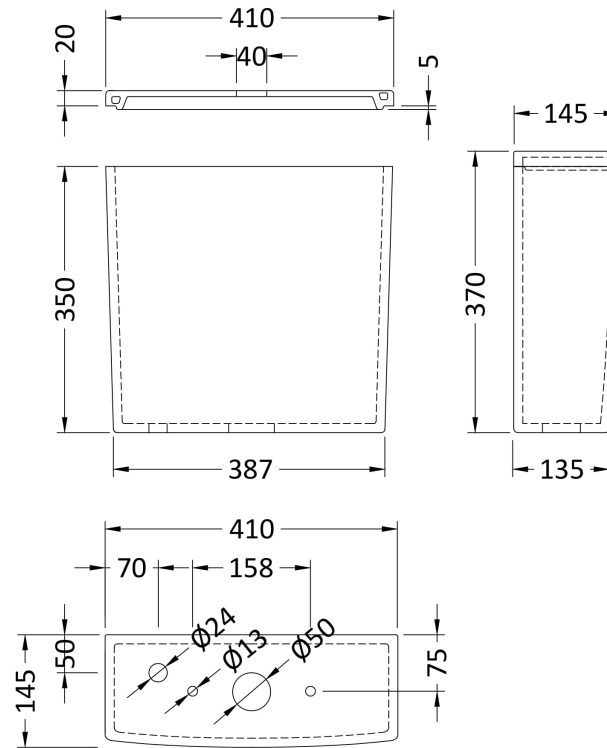

### Product Dimensions

Height (mm):	405
Width (mm):	380
Depth (mm):	670
Nett Weight (kg):	24.5

### Packaging Dimensions

Height (mm):	450
Width (mm):	400
Depth (mm):	680
Gross Weight (kg):	25

### Outer Box Dimensions (If Applicable)

Height (mm):	
Width (mm):	
Depth (mm):	
Gross Weight (kg):	
Barcode:	5055369069262

Sales Code: NCH401

Description: Cistern

**Product Dimensions**

Height (mm):	370
Width (mm):	410
Depth (mm):	145
Nett Weight (kg):	13.8

**Packaging Dimensions**

Height (mm):	410
Width (mm):	420
Depth (mm):	160
Gross Weight (kg):	14