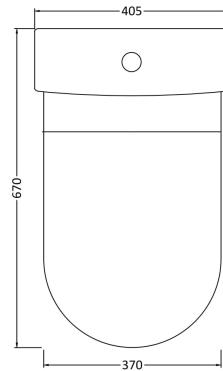

Sales Code: Css004

Description: Asselby Close Coupled Wc

Packaging Details

Barcode: 5055275867525