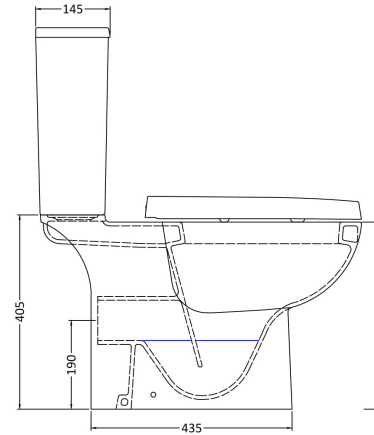

Sales Code: Css004

Description: Asselby Close Coupled Wc

Packaging Details

Barcode: 5055275867525