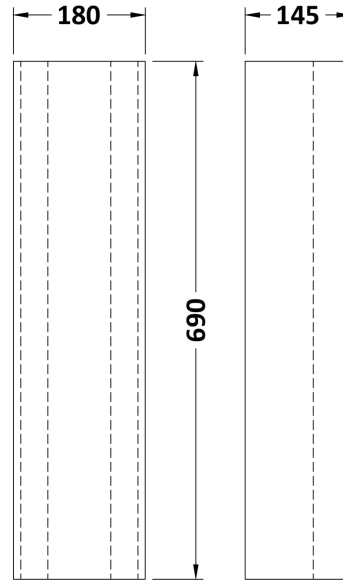

Sales Code: Ncg400

Description: 545mm 1Th Basin And Pedestal

Packaging Details

Barcode: 5056211815549

Sales Code: NCG402

Description: 545mm Basin 1Th

Product Dimensions

Height (mm):	183
Width (mm):	545
Depth (mm):	455
Nett Weight (kg):	11.8

Packaging Dimensions

Height (mm):	230
Width (mm):	555
Depth (mm):	470
Gross Weight (kg):	12

Packaging Data

Box Colour:	Brown Cardboard Box - Printed
Box Qty:	1
Label Size:	100 x 50
Label Colour:	White Label
Label Qty:	2

Outer Box Dimensions (If Applicable)

Height (mm):	
Width (mm):	
Depth (mm):	
Gross Weight (kg):	
Barcode:	5056211809173

Product Details

Country of Origin:	China
Fitting Instruction:	No
Certification: CE & UKCA:	Yes
WRAS:	N/A
WRAS No:	N/A
Product Material:	Vitreous China
Fixing Supplied:	No

Sales Code: NCG403

Description: Full Pedestal

Product Dimensions

Height (mm):	690
Width (mm):	180
Depth (mm):	145
Nett Weight (kg):	9.8

Packaging Dimensions

Height (mm):	700
Width (mm):	190
Depth (mm):	155
Gross Weight (kg):	10