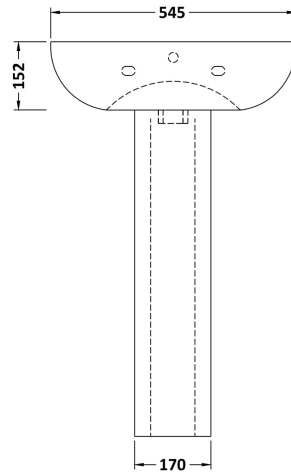

Sales Code: Ncg400

Description: 545mm 1Th Basin And Pedestal

Packaging Details

Barcode: 5056211815549

Sales Code: NCG402

Description: 545mm Basin 1Th

Product Dimensions

Height (mm):	183
Width (mm):	545
Depth (mm):	455
Nett Weight (kg):	11.8

Packaging Dimensions

Height (mm):	230
Width (mm):	555
Depth (mm):	470
Gross Weight (kg):	12

Packaging Data

Box Colour:	Brown Cardboard Box - Printed
Box Qty:	1
Label Size:	100 x 50
Label Colour:	White Label
Label Qty:	2

Outer Box Dimensions (If Applicable)

Height (mm):	
Width (mm):	
Depth (mm):	
Gross Weight (kg):	
Barcode:	5056211809173

Product Details

Country of Origin:	China
Fitting Instruction:	No
Certification: CE & UKCA:	Yes
WRAS:	N/A
WRAS No:	N/A
Product Material:	Vitreous China
Fixing Supplied:	No

Sales Code: NCG403

Description: Full Pedestal

Product Dimensions

Height (mm):	690
Width (mm):	180
Depth (mm):	145
Nett Weight (kg):	9.8

Packaging Dimensions

Height (mm):	700
Width (mm):	190
Depth (mm):	155
Gross Weight (kg):	10