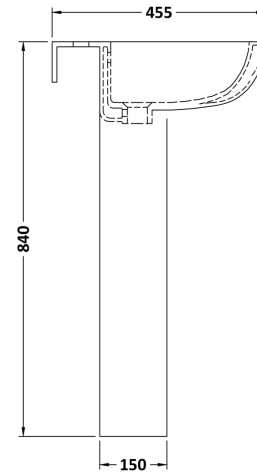

Sales Code: Ncg400

Description: 545mm 1Th Basin And Pedestal

Packaging Details

Barcode: 5056211815549

Sales Code: NCG402

Description: 545mm Basin 1Th

Product Dimensions

Height (mm):	183
Width (mm):	545
Depth (mm):	455
Nett Weight (kg):	11.8

Packaging Dimensions

Height (mm):	230
Width (mm):	555
Depth (mm):	470
Gross Weight (kg):	12

Packaging Data

Box Colour:	Brown Cardboard Box - Printed
Box Qty:	1
Label Size:	100 x 50
Label Colour:	White Label
Label Qty:	2

Outer Box Dimensions (If Applicable)

Height (mm):	
Width (mm):	
Depth (mm):	
Gross Weight (kg):	
Barcode:	5056211809173

Product Details

Country of Origin:	China
Fitting Instruction:	No
Certification: CE & UKCA:	Yes
WRAS:	N/A
WRAS No:	N/A
Product Material:	Vitreous China
Fixing Supplied:	No

Sales Code: NCG403

Description: Full Pedestal

Product Dimensions

Height (mm):	690
Width (mm):	180
Depth (mm):	145
Nett Weight (kg):	9.8

Packaging Dimensions

Height (mm):	700
Width (mm):	190
Depth (mm):	155
Gross Weight (kg):	10