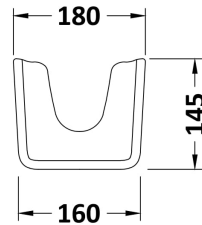

Sales Code: Ncg400

Description: 545mm 1Th Basin And Pedestal

Packaging Details

Barcode: 5056211815549

Sales Code: NCG402

Description: 545mm Basin 1Th

Product Dimensions

Height (mm):	183
Width (mm):	545
Depth (mm):	455
Nett Weight (kg):	11.8

Packaging Dimensions

Height (mm):	230
Width (mm):	555
Depth (mm):	470
Gross Weight (kg):	12

Packaging Data

Box Colour:	Brown Cardboard Box - Printed
Box Qty:	1
Label Size:	100 x 50
Label Colour:	White Label
Label Qty:	2

Outer Box Dimensions (If Applicable)

Height (mm):	
Width (mm):	
Depth (mm):	
Gross Weight (kg):	
Barcode:	5056211809173

Product Details

Country of Origin:	China
Fitting Instruction:	No
Certification: CE & UKCA:	Yes
WRAS:	N/A
WRAS No:	N/A
Product Material:	Vitreous China
Fixing Supplied:	No

Sales Code: NCG403

Description: Full Pedestal

Product Dimensions

Height (mm):	690
Width (mm):	180
Depth (mm):	145
Nett Weight (kg):	9.8

Packaging Dimensions

Height (mm):	700
Width (mm):	190
Depth (mm):	155
Gross Weight (kg):	10