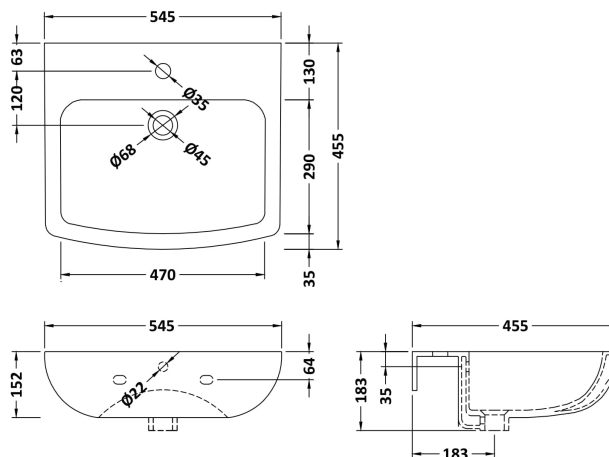

Sales Code: Ncg400

Description: 545mm 1Th Basin And Pedestal

Packaging Details

Barcode: 5056211815549

Sales Code: NCG402

Description: 545mm Basin 1Th

Product Dimensions

Height (mm):	183
Width (mm):	545
Depth (mm):	455
Nett Weight (kg):	11.8

Packaging Dimensions

Height (mm):	230
Width (mm):	555
Depth (mm):	470
Gross Weight (kg):	12

Packaging Data

Box Colour:	Brown Cardboard Box - Printed
Box Qty:	1
Label Size:	100 x 50
Label Colour:	White Label
Label Qty:	2

Outer Box Dimensions (If Applicable)

Height (mm):	
Width (mm):	
Depth (mm):	
Gross Weight (kg):	
Barcode:	5056211809173

Product Details

Country of Origin:	China
Fitting Instruction:	No
Certification: CE & UKCA:	Yes
WRAS:	N/A
WRAS No:	N/A
Product Material:	Vitreous China
Fixing Supplied:	No

Sales Code: NCG403

Description: Full Pedestal

Product Dimensions

Height (mm):	690
Width (mm):	180
Depth (mm):	145
Nett Weight (kg):	9.8

Packaging Dimensions

Height (mm):	700
Width (mm):	190
Depth (mm):	155
Gross Weight (kg):	10