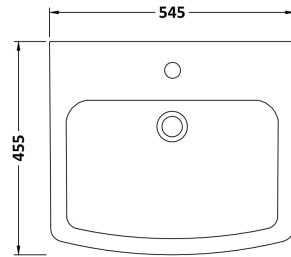

Sales Code: Ncg400

Description: 545mm 1Th Basin And Pedestal

Packaging Details

Barcode: 5056211815549

Sales Code: NCG402

Description: 545mm Basin 1Th

Product Dimensions

Height (mm):	183
Width (mm):	545
Depth (mm):	455
Nett Weight (kg):	11.8

Packaging Dimensions

Height (mm):	230
Width (mm):	555
Depth (mm):	470
Gross Weight (kg):	12

Packaging Data

Box Colour:	Brown Cardboard Box - Printed
Box Qty:	1
Label Size:	100 x 50
Label Colour:	White Label
Label Qty:	2

Outer Box Dimensions (If Applicable)

Height (mm):	
Width (mm):	
Depth (mm):	
Gross Weight (kg):	
Barcode:	5056211809173

Product Details

Country of Origin:	China
Fitting Instruction:	No
Certification: CE & UKCA:	Yes
WRAS:	N/A
WRAS No:	N/A
Product Material:	Vitreous China
Fixing Supplied:	No

Sales Code: NCG403

Description: Full Pedestal

Product Dimensions

Height (mm):	690
Width (mm):	180
Depth (mm):	145
Nett Weight (kg):	9.8

Packaging Dimensions

Height (mm):	700
Width (mm):	190
Depth (mm):	155
Gross Weight (kg):	10