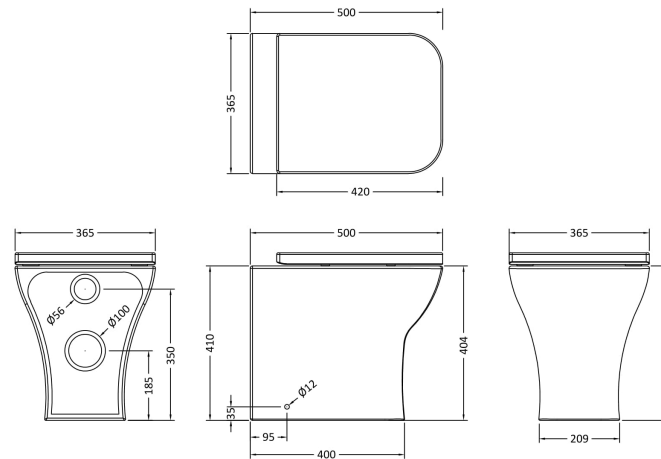

Sales Code: NCG406

Description: Ava Rimless Btw Pan & Sc Seat

Product Dimensions

Height (mm):	410
Width (mm):	365
Depth (mm):	500
Nett Weight (kg):	22

Packaging Dimensions

Height (mm):	420
Width (mm):	395
Depth (mm):	540
Gross Weight (kg):	22.59

Packaging Data

Box Colour:	Brown Cardboard Box
Box Qty:	1
Label Size:	100 x 50
Label Colour:	White Label
Label Qty:	2

Outer Box Dimensions (If Applicable)

Height (mm):	
Width (mm):	
Depth (mm):	
Gross Weight (kg):	
Barcode:	5056211872023

Product Details

Country of Origin:	China
Fitting Instruction:	No
Certification: CE & UKCA:	No WRAS: N/A WRAS No: N/A
Product Material:	Vitreous China
Fixing Supplied:	No

Pans/Bidets: Trap Style: P Trap Includes Seat: Yes

Basins: Tap Hole: Not Applicable Chain Stay Hole: Not Applicable
 Template: Not Applicable Waste Type Req: Not Applicable
 Overflow Inc: Not Applicable Overflow Cover: Not Applicable
 Inner Bowl Depth (mm): N/A