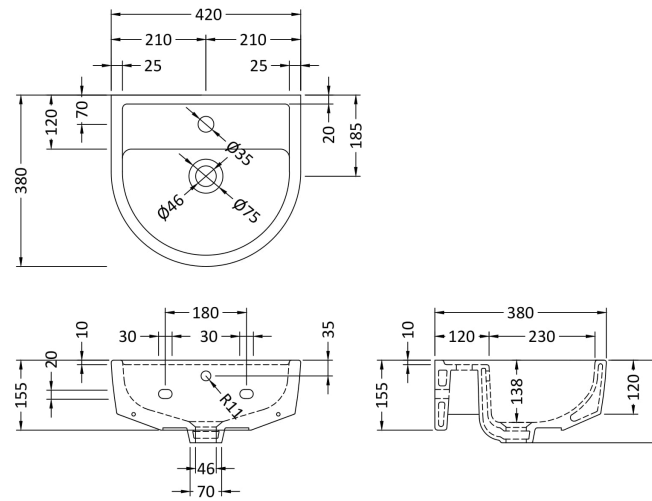

Sales Code: Cpv003

Description: Provost 420mm Basin & Semi Pedestal

Packaging Details

Barcode: 5055275896983

Sales Code: NCH402

Description: 420mm Small Basin 1Th

Product Dimensions

Height (mm):	183
Width (mm):	420
Depth (mm):	380
Nett Weight (kg):	10.3

Packaging Dimensions

Height (mm):	200
Width (mm):	440
Depth (mm):	400
Gross Weight (kg):	10.5

Packaging Data

Box Colour:	Brown Cardboard Box - Printed
Box Qty:	1
Label Size:	100 x 50
Label Colour:	Not Applicable
Label Qty:	0

Outer Box Dimensions (If Applicable)

Height (mm):	
Width (mm):	
Depth (mm):	
Gross Weight (kg):	
Barcode:	5055369043293

Product Details

Country of Origin:	China
Fitting Instruction:	No
Certification: CE & UKCA:	No WRAS: N/A WRAS No: N/A
Product Material:	Vitreous China
Fixing Supplied:	Yes

Sales Code: NCH407

Description: Semi Pedestal

Product Dimensions

Height (mm):	295
Width (mm):	190
Depth (mm):	258
Nett Weight (kg):	7.3

Packaging Dimensions

Height (mm):	330
Width (mm):	230
Depth (mm):	300
Gross Weight (kg):	7.5