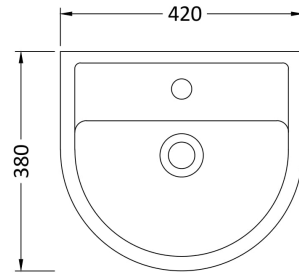

Sales Code: Cpv003

Description: Provost 420mm Basin & Semi Pedestal

Packaging Details

Barcode: 5055275896983

Sales Code: NCH402

Description: 420mm Small Basin 1Th

Product Dimensions

Height (mm):	183
Width (mm):	420
Depth (mm):	380
Nett Weight (kg):	10.3

Packaging Dimensions

Height (mm):	200
Width (mm):	440
Depth (mm):	400
Gross Weight (kg):	10.5

Packaging Data

Box Colour:	Brown Cardboard Box - Printed
Box Qty:	1
Label Size:	100 x 50
Label Colour:	Not Applicable
Label Qty:	0

Outer Box Dimensions (If Applicable)

Height (mm):	
Width (mm):	
Depth (mm):	
Gross Weight (kg):	
Barcode:	5055369043293

Product Details

Country of Origin:	China
Fitting Instruction:	No
Certification: CE & UKCA:	No WRAS: N/A WRAS No: N/A
Product Material:	Vitreous China
Fixing Supplied:	Yes

Sales Code: NCH407

Description: Semi Pedestal

Product Dimensions

Height (mm):	295
Width (mm):	190
Depth (mm):	258
Nett Weight (kg):	7.3

Packaging Dimensions

Height (mm):	330
Width (mm):	230
Depth (mm):	300
Gross Weight (kg):	7.5