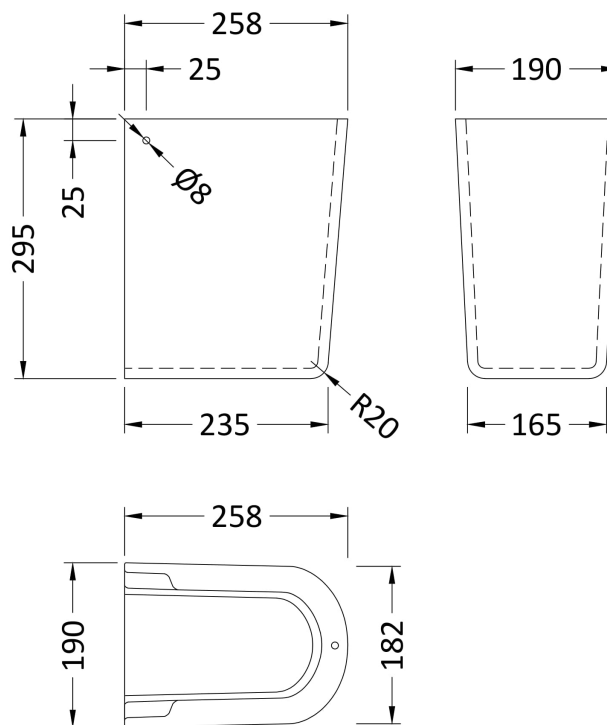

Sales Code: Cpv003

Description: Provost 420mm Basin & Semi Pedestal

Packaging Details

Barcode: 5055275896983

Sales Code: NCH402

Description: 420mm Small Basin 1Th

Product Dimensions

Height (mm):	183
Width (mm):	420
Depth (mm):	380
Nett Weight (kg):	10.3

Packaging Dimensions

Height (mm):	200
Width (mm):	440
Depth (mm):	400
Gross Weight (kg):	10.5

Packaging Data

Box Colour:	Brown Cardboard Box - Printed
Box Qty:	1
Label Size:	100 x 50
Label Colour:	Not Applicable
Label Qty:	0

Outer Box Dimensions (If Applicable)

Height (mm):	
Width (mm):	
Depth (mm):	
Gross Weight (kg):	
Barcode:	5055369043293

Product Details

Country of Origin:	China
Fitting Instruction:	No
Certification: CE & UKCA:	No WRAS: N/A WRAS No: N/A
Product Material:	Vitreous China
Fixing Supplied:	Yes

Sales Code: NCH407

Description: Semi Pedestal

Product Dimensions

Height (mm):	295
Width (mm):	190
Depth (mm):	258
Nett Weight (kg):	7.3

Packaging Dimensions

Height (mm):	330
Width (mm):	230
Depth (mm):	300
Gross Weight (kg):	7.5