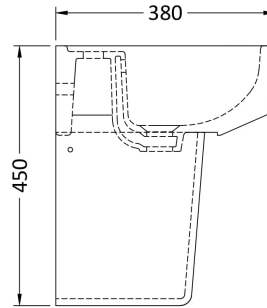

Sales Code: Cpv003

Description: Provost 420mm Basin & Semi Pedestal

Packaging Details

Barcode: 5055275896983

Sales Code: NCH402

Description: 420mm Small Basin 1Th

Product Dimensions

Height (mm):	183
Width (mm):	420
Depth (mm):	380
Nett Weight (kg):	10.3

Packaging Dimensions

Height (mm):	200
Width (mm):	440
Depth (mm):	400
Gross Weight (kg):	10.5

Packaging Data

Box Colour:	Brown Cardboard Box - Printed
Box Qty:	1
Label Size:	100 x 50
Label Colour:	Not Applicable
Label Qty:	0

Outer Box Dimensions (If Applicable)

Height (mm):	
Width (mm):	
Depth (mm):	
Gross Weight (kg):	
Barcode:	5055369043293

Product Details

Country of Origin:	China
Fitting Instruction:	No
Certification: CE & UKCA:	No WRAS: N/A WRAS No: N/A
Product Material:	Vitreous China
Fixing Supplied:	Yes

Sales Code: NCH407

Description: Semi Pedestal

Product Dimensions

Height (mm):	295
Width (mm):	190
Depth (mm):	258
Nett Weight (kg):	7.3

Packaging Dimensions

Height (mm):	330
Width (mm):	230
Depth (mm):	300
Gross Weight (kg):	7.5