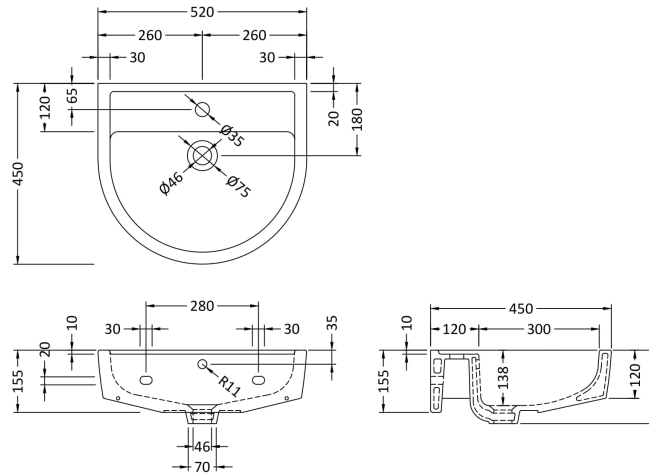

### Packaging Details

Barcode: 5055275896990

Sales Code: NCH404

Description: Medium 520mm Basin 1 Tap Hole

### Product Dimensions

Height (mm):	183
Width (mm):	520
Depth (mm):	450
Nett Weight (kg):	15.5

### Packaging Dimensions

Height (mm):	200
Width (mm):	545
Depth (mm):	460
Gross Weight (kg):	15.7

**Product Dimensions**

Height (mm):	295
Width (mm):	190
Depth (mm):	258
Nett Weight (kg):	7.3

**Packaging Dimensions**

Height (mm):	330
Width (mm):	230
Depth (mm):	300
Gross Weight (kg):	7.5

**Packaging Data**