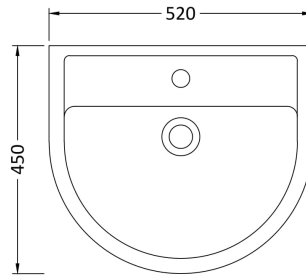

Sales Code: Cpv004

Description: Provost 520mm Basin & Semi Pedestal

Packaging Details

Barcode: 5055275896990