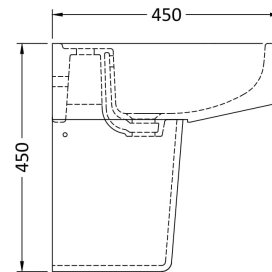

Sales Code: Cpv004

Description: Provost 520mm Basin & Semi Pedestal

Packaging Details

Barcode: 5055275896990