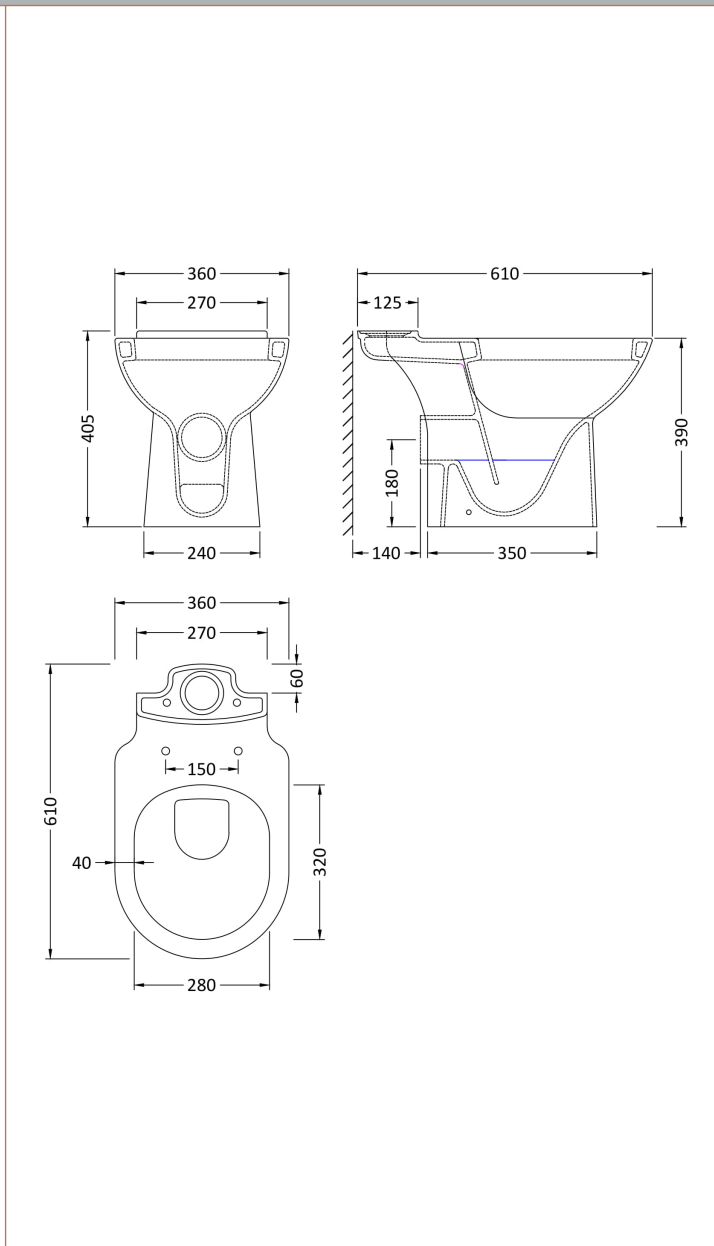

Sales Code: Ckn003

Description: Provost Semi Flush To Wall Wc

Packaging Details

Barcode: 5055275867655

Sales Code: NCA370

Description: Knedlington Short Projection Pan

Product Dimensions

Height (mm):	405
Width (mm):	360
Depth (mm):	610
Nett Weight (kg):	20.2

Packaging Dimensions

Height (mm):	420
Width (mm):	390
Depth (mm):	630
Gross Weight (kg):	20.7

Packaging Data

Box Colour:	Brown Cardboard Box - Printed
Box Qty:	1
Label Size:	100 x 50
Label Colour:	Not Applicable
Label Qty:	0

Outer Box Dimensions (If Applicable)

Height (mm):	
Width (mm):	
Depth (mm):	
Gross Weight (kg):	
Barcode:	5055369026272

Product Details

Country of Origin:	China
Fitting Instruction:	No
Certification: CE & UKCA:	Yes WRAS: N/A WRAS No: N/A
Product Material:	Vitreous China
Fixing Supplied:	No

Sales Code: NCA371

Description: Knedlington Short Projection Cistern

Product Dimensions

Height (mm):	400
Width (mm):	292
Depth (mm):	141
Nett Weight (kg):	10.6

Packaging Dimensions

Height (mm):	430
Width (mm):	300
Depth (mm):	150
Gross Weight (kg):	10.8