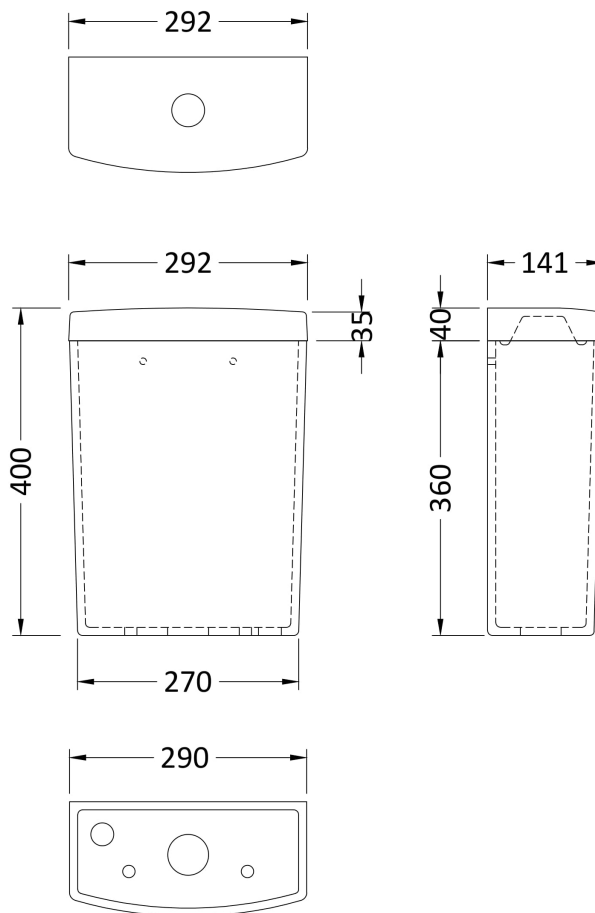

Sales Code: Ckn003

Description: Provost Semi Flush To Wall Wc

Packaging Details

Barcode: 5055275867655

Sales Code: NCA370

Description: Knedlington Short Projection Pan

Product Dimensions

Height (mm):	405
Width (mm):	360
Depth (mm):	610
Nett Weight (kg):	20.2

Packaging Dimensions

Height (mm):	420
Width (mm):	390
Depth (mm):	630
Gross Weight (kg):	20.7

Packaging Data

Box Colour:	Brown Cardboard Box - Printed
Box Qty:	1
Label Size:	100 x 50
Label Colour:	Not Applicable
Label Qty:	0

Outer Box Dimensions (If Applicable)

Height (mm):	
Width (mm):	
Depth (mm):	
Gross Weight (kg):	
Barcode:	5055369026272

Product Details

Country of Origin:	China
Fitting Instruction:	No
Certification: CE & UKCA:	Yes WRAS: N/A WRAS No: N/A
Product Material:	Vitreous China
Fixing Supplied:	No

Sales Code: NCA371

Description: Knedlington Short Projection Cistern

Product Dimensions

Height (mm):	400
Width (mm):	292
Depth (mm):	141
Nett Weight (kg):	10.6

Packaging Dimensions

Height (mm):	430
Width (mm):	300
Depth (mm):	150
Gross Weight (kg):	10.8