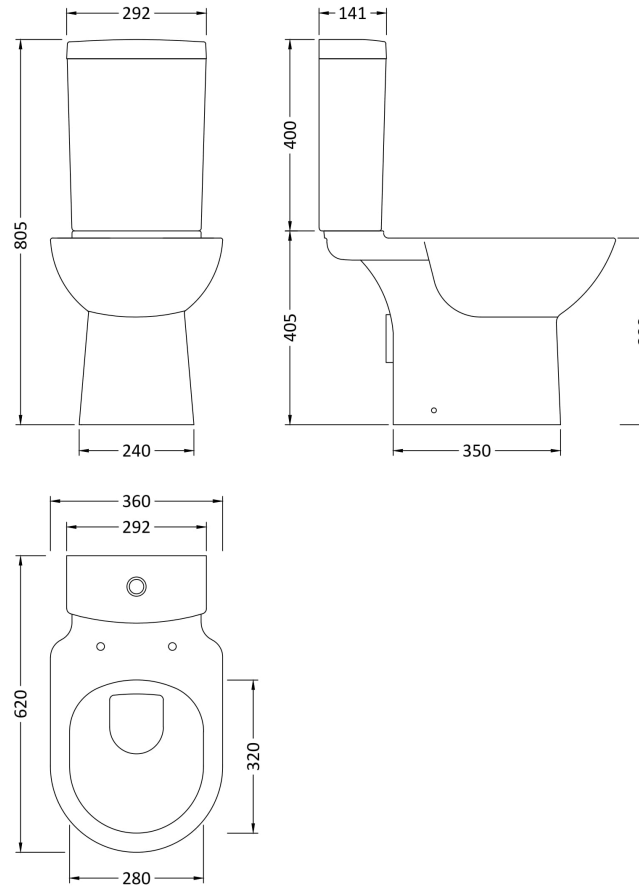

Sales Code: Ckn003

Description: Provost Semi Flush To Wall Wc

Packaging Details

Barcode: 5055275867655

Sales Code: NCA370

Description: Knedlington Short Projection Pan

Product Dimensions

Height (mm):	405
Width (mm):	360
Depth (mm):	610
Nett Weight (kg):	20.2

Packaging Dimensions

Height (mm):	420
Width (mm):	390
Depth (mm):	630
Gross Weight (kg):	20.7

Packaging Data

Box Colour:	Brown Cardboard Box - Printed
Box Qty:	1
Label Size:	100 x 50
Label Colour:	Not Applicable
Label Qty:	0

Outer Box Dimensions (If Applicable)

Height (mm):	
Width (mm):	
Depth (mm):	
Gross Weight (kg):	
Barcode:	5055369026272

Product Details

Country of Origin:	China
Fitting Instruction:	No
Certification: CE & UKCA:	Yes WRAS: N/A WRAS No: N/A
Product Material:	Vitreous China
Fixing Supplied:	No

Sales Code: NCA371

Description: Knedlington Short Projection Cistern

Product Dimensions

Height (mm):	400
Width (mm):	292
Depth (mm):	141
Nett Weight (kg):	10.6

Packaging Dimensions

Height (mm):	430
Width (mm):	300
Depth (mm):	150
Gross Weight (kg):	10.8