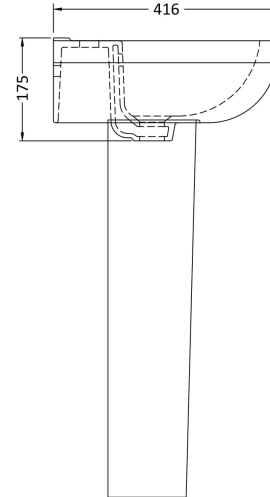

Sales Code: Chm002

Description: Harmony 500mm Basin & Pedestal

Packaging Details

Barcode: 5055275814109