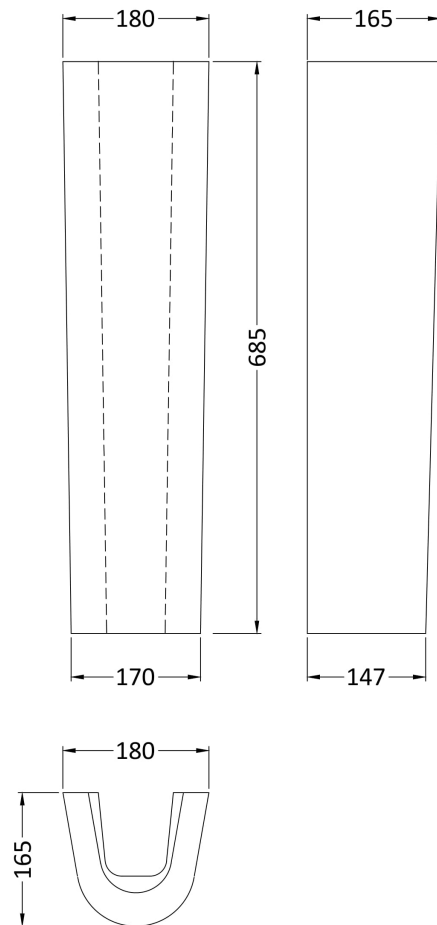

### Product Dimensions

Height (mm):	175
Width (mm):	500
Depth (mm):	416
Nett Weight (kg):	15

### Packaging Dimensions

Height (mm):	192
Width (mm):	570
Depth (mm):	440
Gross Weight (kg):	15.2

### Outer Box Dimensions (If Applicable)

Height (mm):	
Width (mm):	
Depth (mm):	
Gross Weight (kg):	
Barcode:	5055275827147

### Product Dimensions

Height (mm):	685
Width (mm):	180
Depth (mm):	165
Nett Weight (kg):	9.2