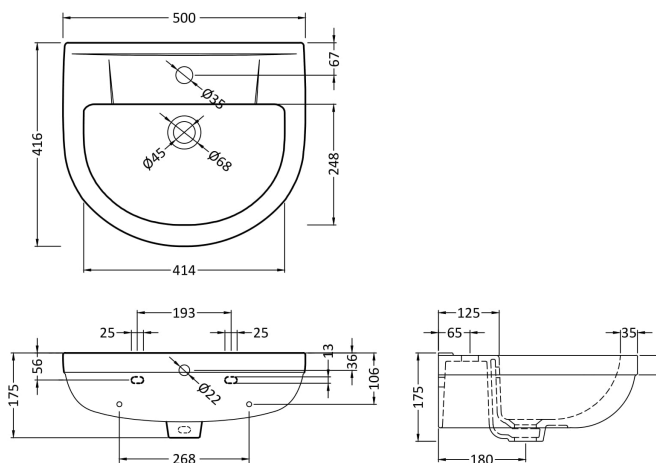

### Product Dimensions

Height (mm):	175
Width (mm):	500
Depth (mm):	416
Nett Weight (kg):	15

### Packaging Dimensions

Height (mm):	192
Width (mm):	570
Depth (mm):	440
Gross Weight (kg):	15.2

### Product Dimensions

Height (mm):	685
Width (mm):	180
Depth (mm):	165
Nett Weight (kg):	9.2

### Packaging Dimensions

Height (mm):	710
Width (mm):	180
Depth (mm):	190
Gross Weight (kg):	9.4