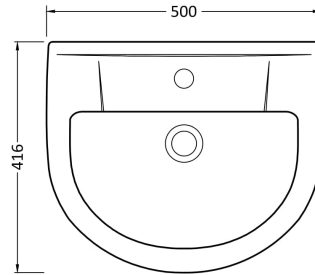

Sales Code: Chm002

Description: Harmony 500mm Basin & Pedestal

Packaging Details

Barcode: 5055275814109