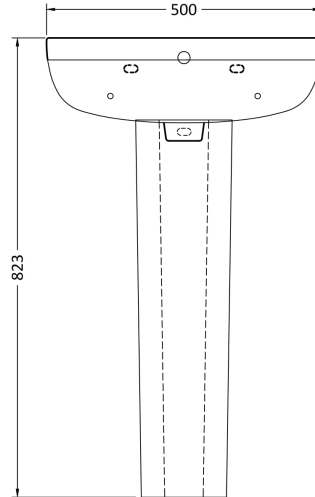

Sales Code: Chm002

Description: Harmony 500mm Basin & Pedestal

Packaging Details

Barcode: 5055275814109