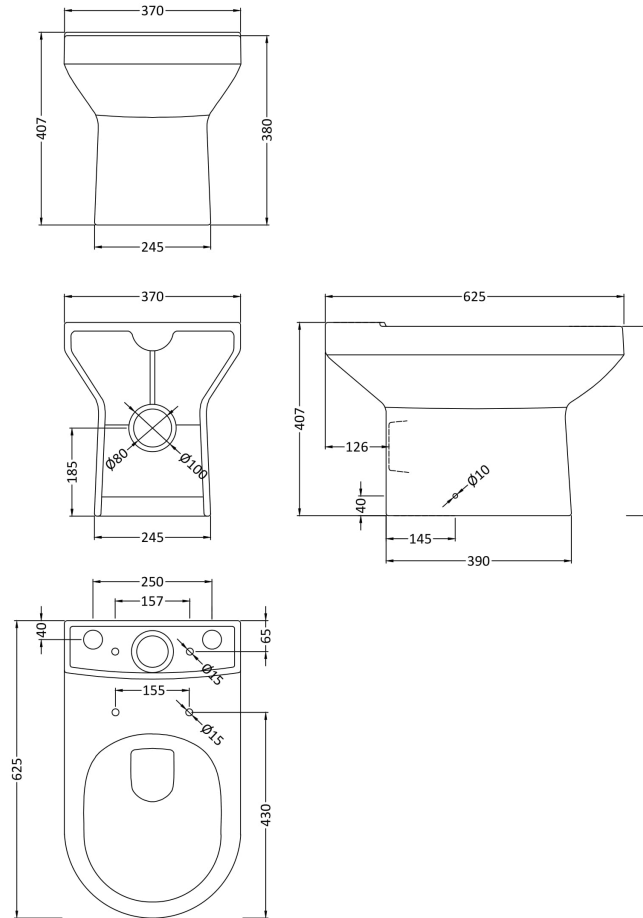

### Product Dimensions

Height (mm):	390
Width (mm):	380
Depth (mm):	145
Nett Weight (kg):	13.5

### Packaging Dimensions

Height (mm):	410
Width (mm):	425
Depth (mm):	170
Gross Weight (kg):	13.7

### Outer Box Dimensions (If Applicable)

Height (mm):	
Width (mm):	
Depth (mm):	
Gross Weight (kg):	
Barcode:	5055275827123

### Product Dimensions

Height (mm):	407
Width (mm):	370
Depth (mm):	625
Nett Weight (kg):	25.5