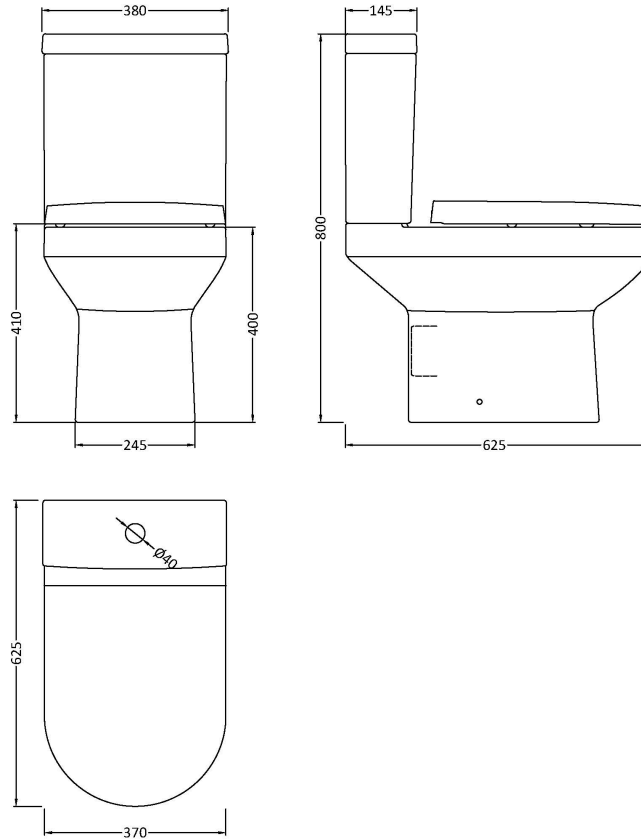

Sales Code: Chm003

Description: Harmony Pan & Cistern

Packaging Details

Barcode: 5055275814192