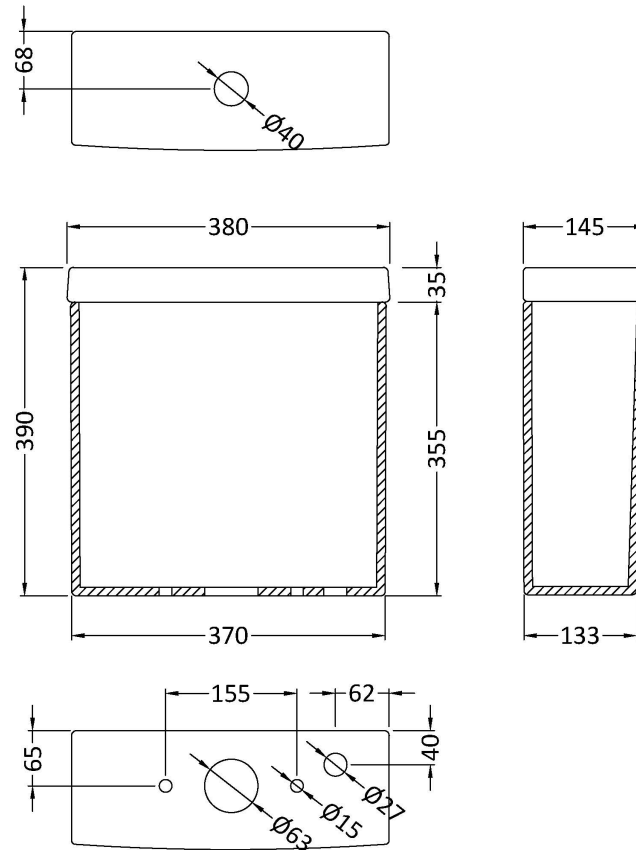

### Product Dimensions

Height (mm):	390
Width (mm):	380
Depth (mm):	145
Nett Weight (kg):	13.5

### Packaging Dimensions

Height (mm):	410
Width (mm):	425
Depth (mm):	170
Gross Weight (kg):	13.7

### Product Dimensions

Height (mm):	407
Width (mm):	370
Depth (mm):	625
Nett Weight (kg):	25.5

### Packaging Dimensions

Height (mm):	445
Width (mm):	400
Depth (mm):	650
Gross Weight (kg):	26