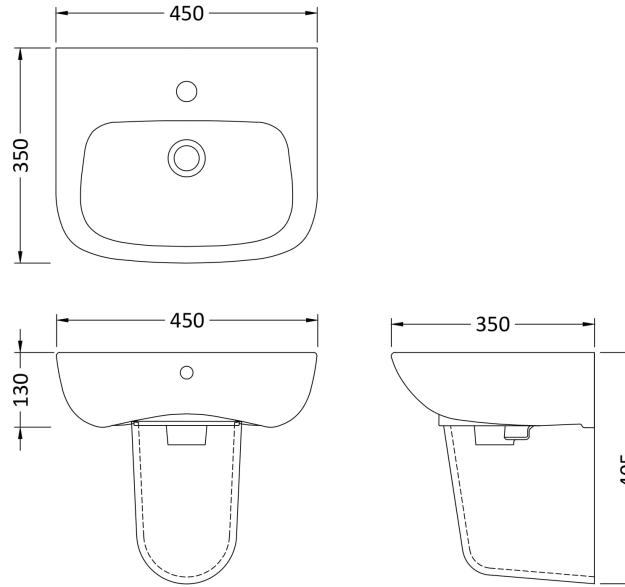

Sales Code: Cpc023

Description: Ambrose 450mm Basin & Semi Pedestal

Packaging Details

Barcode: 5055275867549

Sales Code: NCB502

Description: 450mm Basin 1Th

Product Dimensions

Height (mm):	160
Width (mm):	450
Depth (mm):	350
Nett Weight (kg):	10.7

Packaging Dimensions

Height (mm):	195
Width (mm):	460
Depth (mm):	415
Gross Weight (kg):	10.9

Packaging Data

Box Colour:	Brown Cardboard Box - Printed
Box Qty:	1
Label Size:	100 x 50
Label Colour:	White Label
Label Qty:	2

Outer Box Dimensions (If Applicable)

Height (mm):	
Width (mm):	
Depth (mm):	
Gross Weight (kg):	
Barcode:	5055369063239

Product Details

Country of Origin:	Turkey
Fitting Instruction:	No
Certification: CE & UKCA:	Yes WRAS: N/A WRAS No: N/A
Product Material:	Vitreous China
Fixing Supplied:	No

Sales Code: NCU807

Description: Semi Pedestal

Product Dimensions

Height (mm):	280
Width (mm):	190
Depth (mm):	280
Nett Weight (kg):	6.4

Packaging Dimensions

Height (mm):	300
Width (mm):	210
Depth (mm):	295
Gross Weight (kg):	6.6