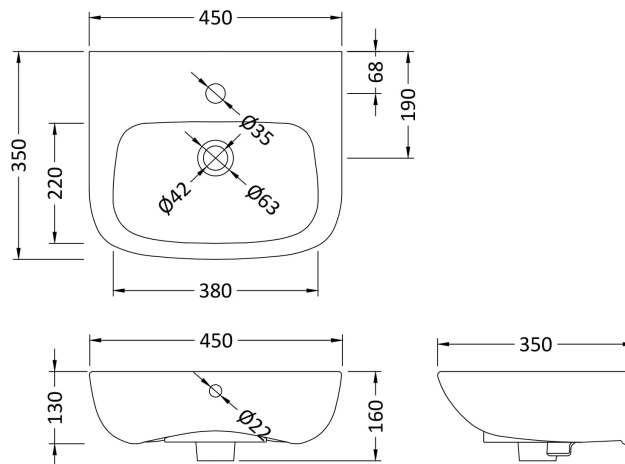

Sales Code: Cpc023

Description: Ambrose 450mm Basin & Semi Pedestal

Packaging Details

Barcode: 5055275867549

Sales Code: NCB502

Description: 450mm Basin 1Th

Product Dimensions

Height (mm):	160
Width (mm):	450
Depth (mm):	350
Nett Weight (kg):	10.7

Packaging Dimensions

Height (mm):	195
Width (mm):	460
Depth (mm):	415
Gross Weight (kg):	10.9

Packaging Data

Box Colour:	Brown Cardboard Box - Printed
Box Qty:	1
Label Size:	100 x 50
Label Colour:	White Label
Label Qty:	2

Outer Box Dimensions (If Applicable)

Height (mm):	
Width (mm):	
Depth (mm):	
Gross Weight (kg):	
Barcode:	5055369063239

Product Details

Country of Origin:	Turkey
Fitting Instruction:	No
Certification: CE & UKCA:	Yes WRAS: N/A WRAS No: N/A
Product Material:	Vitreous China
Fixing Supplied:	No

Sales Code: NCU807

Description: Semi Pedestal

Product Dimensions

Height (mm):	280
Width (mm):	190
Depth (mm):	280
Nett Weight (kg):	6.4

Packaging Dimensions

Height (mm):	300
Width (mm):	210
Depth (mm):	295
Gross Weight (kg):	6.6