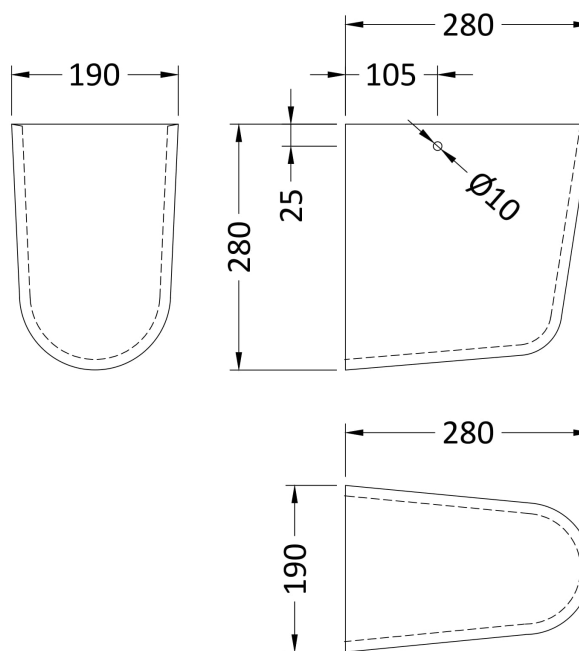

Sales Code: Cpc023

Description: Ambrose 450mm Basin & Semi Pedestal

Packaging Details

Barcode: 5055275867549

Sales Code: NCB502

Description: 450mm Basin 1Th

Product Dimensions

Height (mm):	160
Width (mm):	450
Depth (mm):	350
Nett Weight (kg):	10.7

Packaging Dimensions

Height (mm):	195
Width (mm):	460
Depth (mm):	415
Gross Weight (kg):	10.9

Packaging Data

Box Colour:	Brown Cardboard Box - Printed
Box Qty:	1
Label Size:	100 x 50
Label Colour:	White Label
Label Qty:	2

Outer Box Dimensions (If Applicable)

Height (mm):	
Width (mm):	
Depth (mm):	
Gross Weight (kg):	
Barcode:	5055369063239

Product Details

Country of Origin:	Turkey
Fitting Instruction:	No
Certification: CE & UKCA:	Yes WRAS: N/A WRAS No: N/A
Product Material:	Vitreous China
Fixing Supplied:	No

Sales Code: NCU807

Description: Semi Pedestal

Product Dimensions

Height (mm):	280
Width (mm):	190
Depth (mm):	280
Nett Weight (kg):	6.4

Packaging Dimensions

Height (mm):	300
Width (mm):	210
Depth (mm):	295
Gross Weight (kg):	6.6