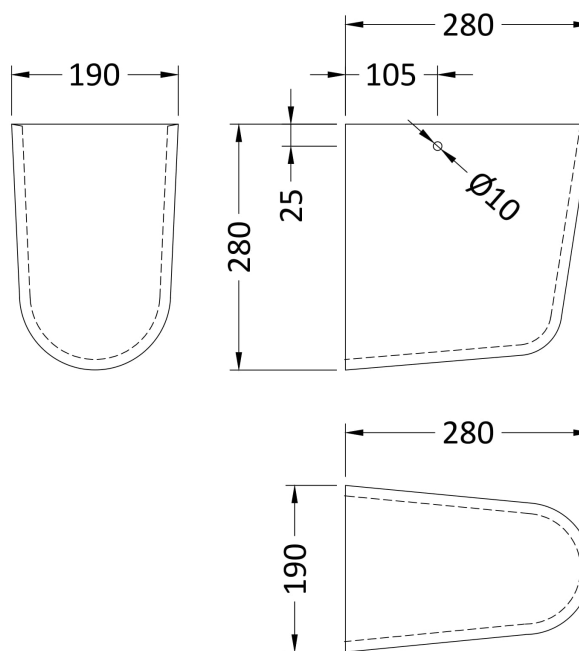

Sales Code: Cpc024

Description: Ambrose 500mm Basin & Semi Pedestal

Packaging Details

Barcode: 5055275867556

Sales Code: NCB522

Description: 500mm Basin 1Th

Product Dimensions

Height (mm):	170
Width (mm):	500
Depth (mm):	400
Nett Weight (kg):	13

Packaging Dimensions

Height (mm):	190
Width (mm):	510
Depth (mm):	420
Gross Weight (kg):	13.2

Packaging Data

Box Colour:	Brown Cardboard Box - Printed
Box Qty:	1
Label Size:	100 x 50
Label Colour:	White Label
Label Qty:	2

Outer Box Dimensions (If Applicable)

Height (mm):	
Width (mm):	
Depth (mm):	
Gross Weight (kg):	
Barcode:	5055369063222

Product Details

Country of Origin:	Turkey
Fitting Instruction:	No
Certification: CE & UKCA:	Yes WRAS: N/A WRAS No: N/A
Product Material:	Vitreous China
Fixing Supplied:	No

Sales Code: NCU807

Description: Semi Pedestal

Product Dimensions

Height (mm):	280
Width (mm):	190
Depth (mm):	280
Nett Weight (kg):	6.4

Packaging Dimensions

Height (mm):	300
Width (mm):	210
Depth (mm):	295
Gross Weight (kg):	6.6