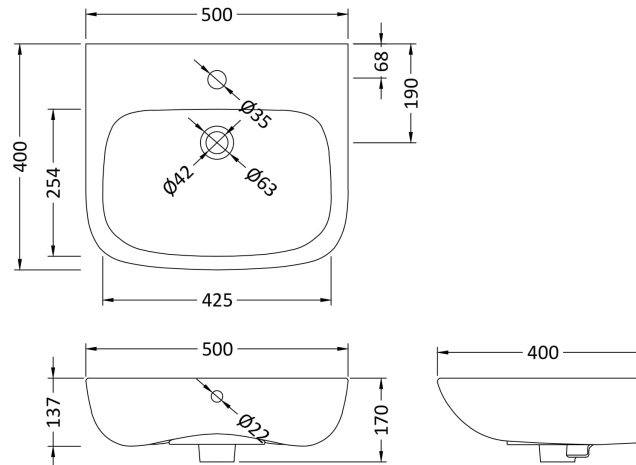

Sales Code: Cpc024

Description: Ambrose 500mm Basin & Semi Pedestal

Packaging Details

Barcode: 5055275867556

Sales Code: NCB522

Description: 500mm Basin 1Th

Product Dimensions

Height (mm):	170
Width (mm):	500
Depth (mm):	400
Nett Weight (kg):	13

Packaging Dimensions

Height (mm):	190
Width (mm):	510
Depth (mm):	420
Gross Weight (kg):	13.2

Packaging Data

Box Colour:	Brown Cardboard Box - Printed
Box Qty:	1
Label Size:	100 x 50
Label Colour:	White Label
Label Qty:	2

Outer Box Dimensions (If Applicable)

Height (mm):	
Width (mm):	
Depth (mm):	
Gross Weight (kg):	
Barcode:	5055369063222

Product Details

Country of Origin:	Turkey
Fitting Instruction:	No
Certification: CE & UKCA:	Yes WRAS: N/A WRAS No: N/A
Product Material:	Vitreous China
Fixing Supplied:	No

Sales Code: NCU807

Description: Semi Pedestal

Product Dimensions

Height (mm):	280
Width (mm):	190
Depth (mm):	280
Nett Weight (kg):	6.4

Packaging Dimensions

Height (mm):	300
Width (mm):	210
Depth (mm):	295
Gross Weight (kg):	6.6