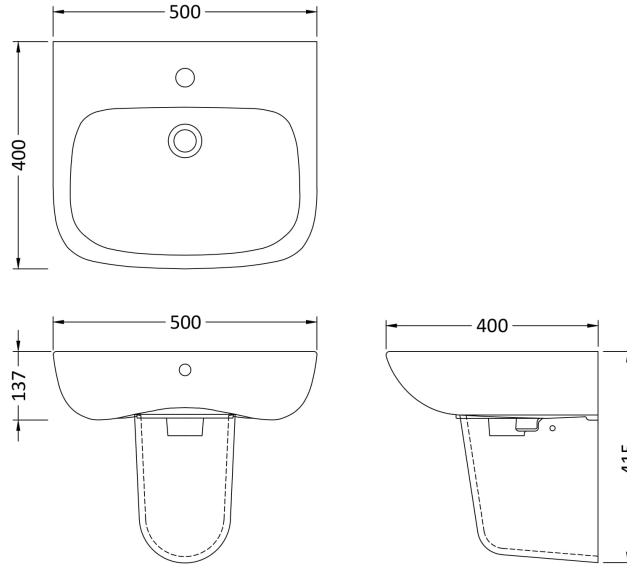

Sales Code: Cpc024

Description: Ambrose 500mm Basin & Semi Pedestal

Packaging Details

Barcode: 5055275867556

Sales Code: NCB522

Description: 500mm Basin 1Th

Product Dimensions

Height (mm):	170
Width (mm):	500
Depth (mm):	400
Nett Weight (kg):	13

Packaging Dimensions

Height (mm):	190
Width (mm):	510
Depth (mm):	420
Gross Weight (kg):	13.2

Packaging Data

Box Colour:	Brown Cardboard Box - Printed
Box Qty:	1
Label Size:	100 x 50
Label Colour:	White Label
Label Qty:	2

Outer Box Dimensions (If Applicable)

Height (mm):	
Width (mm):	
Depth (mm):	
Gross Weight (kg):	
Barcode:	5055369063222

Product Details

Country of Origin:	Turkey
Fitting Instruction:	No
Certification: CE & UKCA:	Yes WRAS: N/A WRAS No: N/A
Product Material:	Vitreous China
Fixing Supplied:	No

Sales Code: NCU807

Description: Semi Pedestal

Product Dimensions

Height (mm):	280
Width (mm):	190
Depth (mm):	280
Nett Weight (kg):	6.4

Packaging Dimensions

Height (mm):	300
Width (mm):	210
Depth (mm):	295
Gross Weight (kg):	6.6