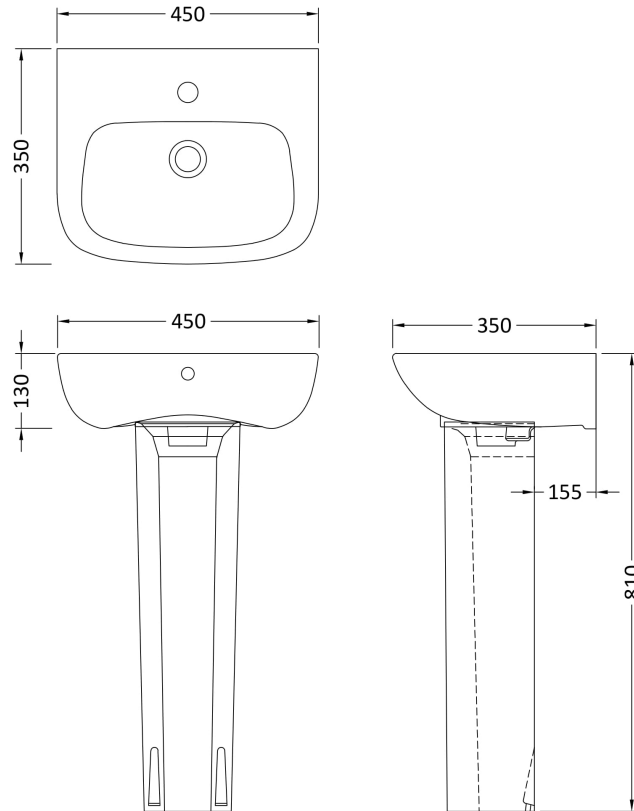

Sales Code: Cpc021

Description: Ambrose 450mm Basin & Pedestal

Packaging Details

Barcode: 5055275867563

Sales Code: NCB502

Description: 450mm Basin 1Th

Product Dimensions

Height (mm):	160
Width (mm):	450
Depth (mm):	350
Nett Weight (kg):	10.7

Packaging Dimensions

Height (mm):	195
Width (mm):	460
Depth (mm):	415
Gross Weight (kg):	10.9

Packaging Data

Box Colour:	Brown Cardboard Box - Printed
Box Qty:	1
Label Size:	100 x 50
Label Colour:	White Label
Label Qty:	2

Outer Box Dimensions (If Applicable)

Height (mm):	
Width (mm):	
Depth (mm):	
Gross Weight (kg):	
Barcode:	5055369063239

Product Details

Country of Origin:	Turkey
Fitting Instruction:	No
Certification: CE & UKCA:	Yes WRAS: N/A WRAS No: N/A
Product Material:	Vitreous China
Fixing Supplied:	No

Sales Code: NCB503

Description: Full Pedestal

Product Dimensions

Height (mm):	700
Width (mm):	150
Depth (mm):	140
Nett Weight (kg):	9.7

Packaging Dimensions

Height (mm):	245
Width (mm):	230
Depth (mm):	715
Gross Weight (kg):	9.7