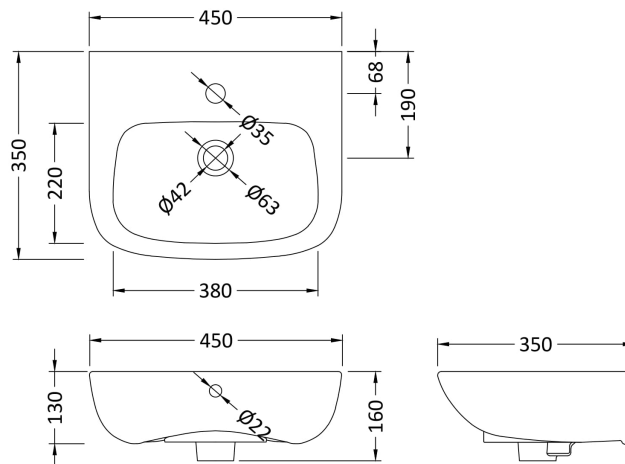

Sales Code: Cpc021

Description: Ambrose 450mm Basin & Pedestal

Packaging Details

Barcode: 5055275867563

Sales Code: NCB502

Description: 450mm Basin 1Th

Product Dimensions

Height (mm):	160
Width (mm):	450
Depth (mm):	350
Nett Weight (kg):	10.7

Packaging Dimensions

Height (mm):	195
Width (mm):	460
Depth (mm):	415
Gross Weight (kg):	10.9

Packaging Data

Box Colour:	Brown Cardboard Box - Printed
Box Qty:	1
Label Size:	100 x 50
Label Colour:	White Label
Label Qty:	2

Outer Box Dimensions (If Applicable)

Height (mm):	
Width (mm):	
Depth (mm):	
Gross Weight (kg):	
Barcode:	5055369063239

Product Details

Country of Origin:	Turkey
Fitting Instruction:	No
Certification: CE & UKCA:	Yes WRAS: N/A WRAS No: N/A
Product Material:	Vitreous China
Fixing Supplied:	No

Sales Code: NCB503

Description: Full Pedestal

Product Dimensions

Height (mm):	700
Width (mm):	150
Depth (mm):	140
Nett Weight (kg):	9.7

Packaging Dimensions

Height (mm):	245
Width (mm):	230
Depth (mm):	715
Gross Weight (kg):	9.7