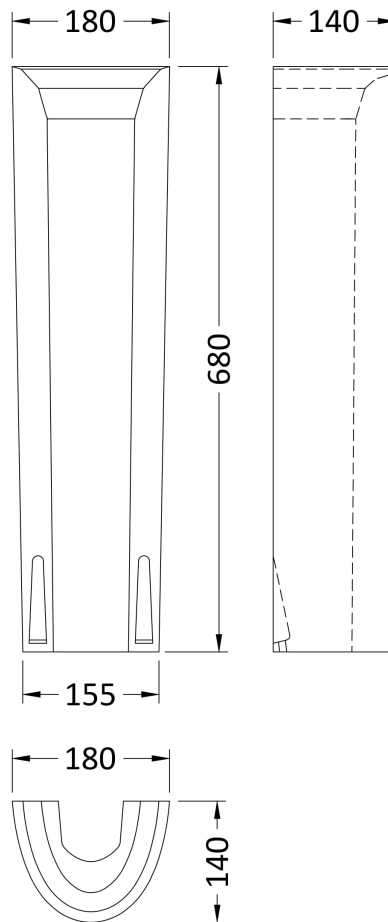

Sales Code: Cpc021

Description: Ambrose 450mm Basin & Pedestal

Packaging Details

Barcode: 5055275867563

Sales Code: NCB502

Description: 450mm Basin 1Th

Product Dimensions

Height (mm):	160
Width (mm):	450
Depth (mm):	350
Nett Weight (kg):	10.7

Packaging Dimensions

Height (mm):	195
Width (mm):	460
Depth (mm):	415
Gross Weight (kg):	10.9

Packaging Data

Box Colour:	Brown Cardboard Box - Printed
Box Qty:	1
Label Size:	100 x 50
Label Colour:	White Label
Label Qty:	2

Outer Box Dimensions (If Applicable)

Height (mm):	
Width (mm):	
Depth (mm):	
Gross Weight (kg):	
Barcode:	5055369063239

Product Details

Country of Origin:	Turkey
Fitting Instruction:	No
Certification: CE & UKCA:	Yes WRAS: N/A WRAS No: N/A
Product Material:	Vitreous China
Fixing Supplied:	No

Sales Code: NCB503

Description: Full Pedestal

Product Dimensions

Height (mm):	700
Width (mm):	150
Depth (mm):	140
Nett Weight (kg):	9.7

Packaging Dimensions

Height (mm):	245
Width (mm):	230
Depth (mm):	715
Gross Weight (kg):	9.7