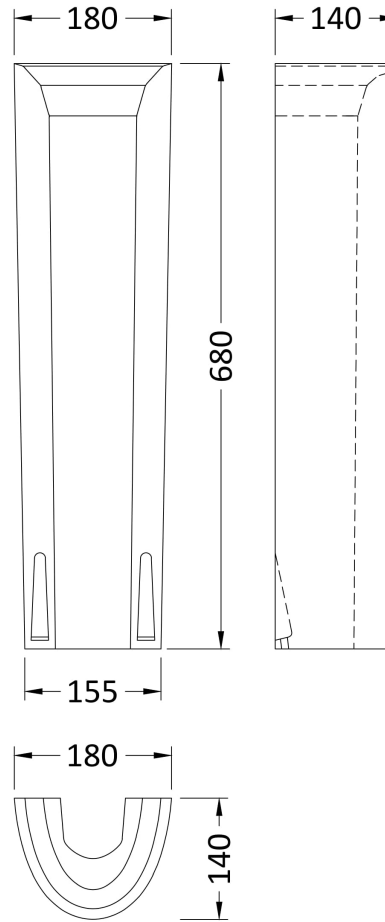

### Product Dimensions

Height (mm):	700
Width (mm):	150
Depth (mm):	140
Nett Weight (kg):	9.7

### Packaging Dimensions

Height (mm):	245
Width (mm):	230
Depth (mm):	715
Gross Weight (kg):	9.7

### Outer Box Dimensions (If Applicable)

Height (mm):	
Width (mm):	
Depth (mm):	
Gross Weight (kg):	
Barcode:	5055369063246

Sales Code: NCB522

Description: 500mm Basin 1Th

**Product Dimensions**

Height (mm):	170
Width (mm):	500
Depth (mm):	400
Nett Weight (kg):	13

**Packaging Dimensions**

Height (mm):	190
Width (mm):	510
Depth (mm):	420
Gross Weight (kg):	13.2