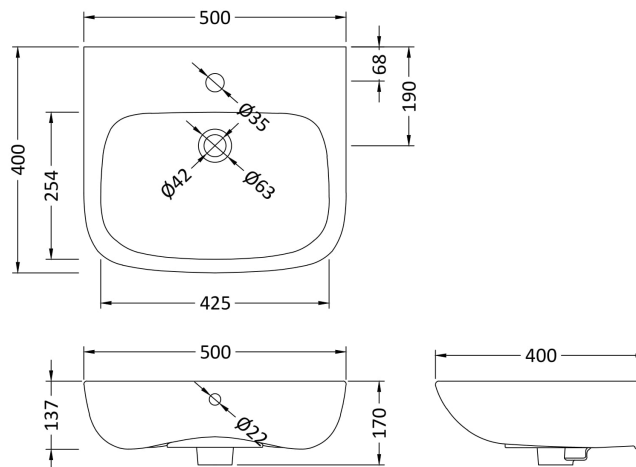

### Product Dimensions

Height (mm):	700
Width (mm):	150
Depth (mm):	140
Nett Weight (kg):	9.7

### Packaging Dimensions

Height (mm):	245
Width (mm):	230
Depth (mm):	715
Gross Weight (kg):	9.7

### Outer Box Dimensions (If Applicable)

Height (mm):	
Width (mm):	
Depth (mm):	
Gross Weight (kg):	
Barcode:	5055369063246

Sales Code: NCB522

Description: 500mm Basin 1Th

**Product Dimensions**

Height (mm):	170
Width (mm):	500
Depth (mm):	400
Nett Weight (kg):	13

**Packaging Dimensions**

Height (mm):	190
Width (mm):	510
Depth (mm):	420
Gross Weight (kg):	13.2