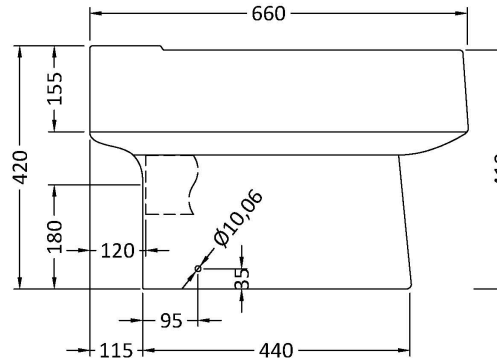

Sales Code: Cpv006

Description: Ambrose Semi Flush To Wall Wc

Packaging Details

Barcode: 5055275867402

Sales Code: NCH401

Description: Cistern

Product Dimensions

Height (mm):	370
Width (mm):	410
Depth (mm):	145
Nett Weight (kg):	13.8

Packaging Dimensions

Height (mm):	410
Width (mm):	420
Depth (mm):	160
Gross Weight (kg):	14

Packaging Data

Box Colour:	Brown Cardboard Box - Printed
Box Qty:	1
Label Size:	100 x 50
Label Colour:	Not Applicable
Label Qty:	0

Outer Box Dimensions (If Applicable)

Height (mm):	
Width (mm):	
Depth (mm):	
Gross Weight (kg):	
Barcode:	5055369038541

Product Details

Country of Origin:	China
Fitting Instruction:	No
Certification: CE & UKCA:	Yes WRAS: N/A WRAS No: N/A
Product Material:	Vitreous China
Fixing Supplied:	No

Sales Code: NCH500

Description: Wc Pan C/C Excluding Seat

Product Dimensions

Height (mm):	420
Width (mm):	380
Depth (mm):	660
Nett Weight (kg):	29.4

Packaging Dimensions

Height (mm):	650
Width (mm):	430
Depth (mm):	460
Gross Weight (kg):	29.9