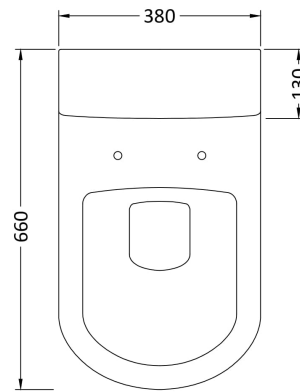

Sales Code: Cpv006

Description: Ambrose Semi Flush To Wall Wc

Packaging Details

Barcode: 5055275867402

Sales Code: NCH401

Description: Cistern

Product Dimensions

Height (mm):	370
Width (mm):	410
Depth (mm):	145
Nett Weight (kg):	13.8

Packaging Dimensions

Height (mm):	410
Width (mm):	420
Depth (mm):	160
Gross Weight (kg):	14

Packaging Data

Box Colour:	Brown Cardboard Box - Printed
Box Qty:	1
Label Size:	100 x 50
Label Colour:	Not Applicable
Label Qty:	0

Outer Box Dimensions (If Applicable)

Height (mm):	
Width (mm):	
Depth (mm):	
Gross Weight (kg):	
Barcode:	5055369038541

Product Details

Country of Origin:	China
Fitting Instruction:	No
Certification: CE & UKCA:	Yes WRAS: N/A WRAS No: N/A
Product Material:	Vitreous China
Fixing Supplied:	No

Sales Code: NCH500

Description: Wc Pan C/C Excluding Seat

Product Dimensions

Height (mm):	420
Width (mm):	380
Depth (mm):	660
Nett Weight (kg):	29.4

Packaging Dimensions

Height (mm):	650
Width (mm):	430
Depth (mm):	460
Gross Weight (kg):	29.9