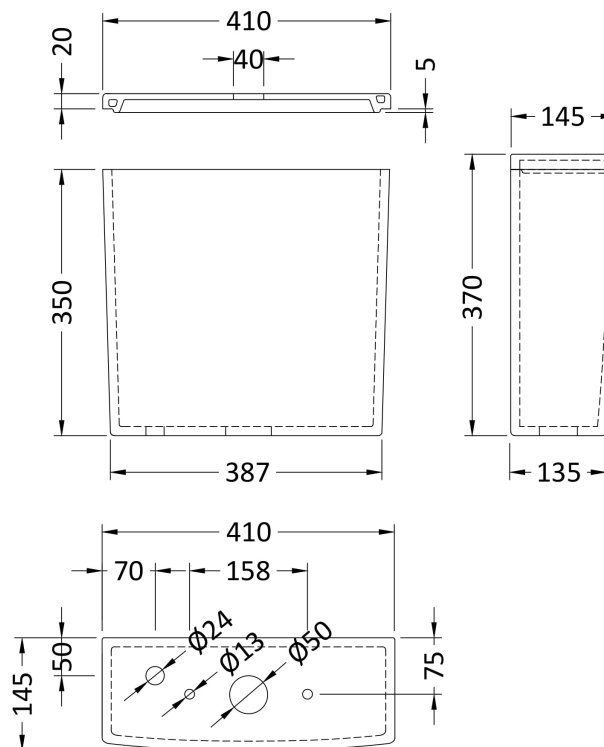

Sales Code: Cpv006

Description: Ambrose Semi Flush To Wall Wc

Packaging Details

Barcode: 5055275867402

Sales Code: NCH401

Description: Cistern

Product Dimensions

Height (mm):	370
Width (mm):	410
Depth (mm):	145
Nett Weight (kg):	13.8

Packaging Dimensions

Height (mm):	410
Width (mm):	420
Depth (mm):	160
Gross Weight (kg):	14

Packaging Data

Box Colour:	Brown Cardboard Box - Printed
Box Qty:	1
Label Size:	100 x 50
Label Colour:	Not Applicable
Label Qty:	0

Outer Box Dimensions (If Applicable)

Height (mm):	
Width (mm):	
Depth (mm):	
Gross Weight (kg):	
Barcode:	5055369038541

Product Details

Country of Origin:	China
Fitting Instruction:	No
Certification: CE & UKCA:	Yes WRAS: N/A WRAS No: N/A
Product Material:	Vitreous China
Fixing Supplied:	No

Sales Code: NCH500

Description: Wc Pan C/C Excluding Seat

Product Dimensions

Height (mm):	420
Width (mm):	380
Depth (mm):	660
Nett Weight (kg):	29.4

Packaging Dimensions

Height (mm):	650
Width (mm):	430
Depth (mm):	460
Gross Weight (kg):	29.9