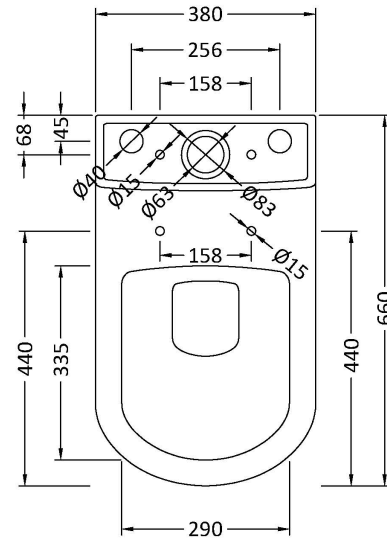

Sales Code: Cpv006

Description: Ambrose Semi Flush To Wall Wc

Packaging Details

Barcode: 5055275867402

Sales Code: NCH401

Description: Cistern

Product Dimensions

Height (mm):	370
Width (mm):	410
Depth (mm):	145
Nett Weight (kg):	13.8

Packaging Dimensions

Height (mm):	410
Width (mm):	420
Depth (mm):	160
Gross Weight (kg):	14

Packaging Data

Box Colour:	Brown Cardboard Box - Printed
Box Qty:	1
Label Size:	100 x 50
Label Colour:	Not Applicable
Label Qty:	0

Outer Box Dimensions (If Applicable)

Height (mm):	
Width (mm):	
Depth (mm):	
Gross Weight (kg):	
Barcode:	5055369038541

Product Details

Country of Origin:	China
Fitting Instruction:	No
Certification: CE & UKCA:	Yes WRAS: N/A WRAS No: N/A
Product Material:	Vitreous China
Fixing Supplied:	No

Sales Code: NCH500

Description: Wc Pan C/C Excluding Seat

Product Dimensions

Height (mm):	420
Width (mm):	380
Depth (mm):	660
Nett Weight (kg):	29.4

Packaging Dimensions

Height (mm):	650
Width (mm):	430
Depth (mm):	460
Gross Weight (kg):	29.9