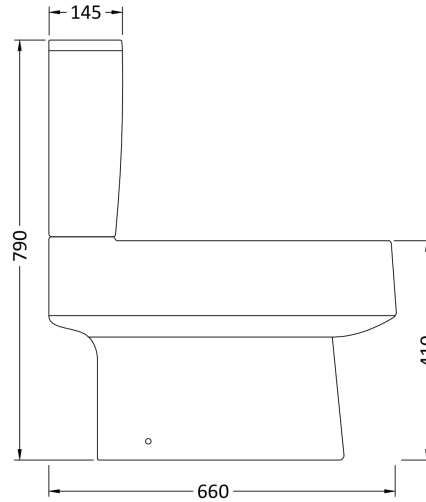

Sales Code: Cpv006

Description: Ambrose Semi Flush To Wall Wc

Packaging Details

Barcode: 5055275867402

Sales Code: NCH401

Description: Cistern

Product Dimensions

Height (mm):	370
Width (mm):	410
Depth (mm):	145
Nett Weight (kg):	13.8

Packaging Dimensions

Height (mm):	410
Width (mm):	420
Depth (mm):	160
Gross Weight (kg):	14

Packaging Data

Box Colour:	Brown Cardboard Box - Printed
Box Qty:	1
Label Size:	100 x 50
Label Colour:	Not Applicable
Label Qty:	0

Outer Box Dimensions (If Applicable)

Height (mm):	
Width (mm):	
Depth (mm):	
Gross Weight (kg):	
Barcode:	5055369038541

Product Details

Country of Origin:	China
Fitting Instruction:	No
Certification: CE & UKCA:	Yes WRAS: N/A WRAS No: N/A
Product Material:	Vitreous China
Fixing Supplied:	No

Sales Code: NCH500

Description: Wc Pan C/C Excluding Seat

Product Dimensions

Height (mm):	420
Width (mm):	380
Depth (mm):	660
Nett Weight (kg):	29.4

Packaging Dimensions

Height (mm):	650
Width (mm):	430
Depth (mm):	460
Gross Weight (kg):	29.9