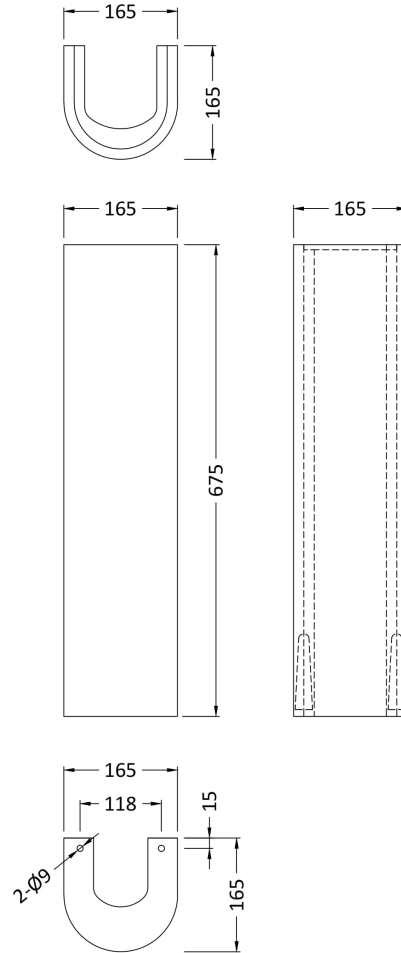

Sales Code: Civ002

Description: Ivo 550mm Basin & Pedestal 1Th

Packaging Details

Barcode: 5055275814116

Sales Code: NCS203

Description: Ivo Pedestal

Product Dimensions

Height (mm):	675
Width (mm):	165
Depth (mm):	165
Nett Weight (kg):	9

Packaging Dimensions

Height (mm):	700
Width (mm):	170
Depth (mm):	190
Gross Weight (kg):	9.26

Packaging Data

Box Colour:	Brown Cardboard Box - Printed
Box Qty:	1
Label Size:	100 x 50
Label Colour:	White Label
Label Qty:	2

Outer Box Dimensions (If Applicable)

Height (mm):	
Width (mm):	
Depth (mm):	
Gross Weight (kg):	
Barcode:	5060272820077

Product Details

Country of Origin:	China
Fitting Instruction:	No
Certification: CE & UKCA:	N/A
WRAS:	N/A
WRAS No:	N/A
Product Material:	Vitreous China
Fixing Supplied:	No

Sales Code: NCS202

Description: Ivo Large Basin 1 T/H

Product Dimensions

Height (mm):	205
Width (mm):	540
Depth (mm):	445
Nett Weight (kg):	13.7

Packaging Dimensions

Height (mm):	210
Width (mm):	590
Depth (mm):	480
Gross Weight (kg):	13.9