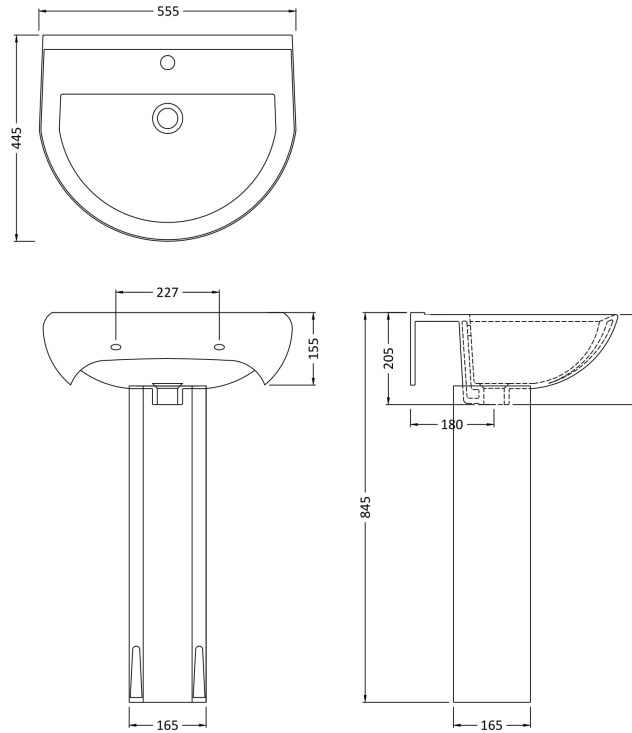

Sales Code: Civ002

Description: Ivo 550mm Basin & Pedestal 1Th

Packaging Details

Barcode: 5055275814116

Sales Code: NCS203

Description: Ivo Pedestal

Product Dimensions

Height (mm):	675
Width (mm):	165
Depth (mm):	165
Nett Weight (kg):	9

Packaging Dimensions

Height (mm):	700
Width (mm):	170
Depth (mm):	190
Gross Weight (kg):	9.26

Packaging Data

Box Colour:	Brown Cardboard Box - Printed
Box Qty:	1
Label Size:	100 x 50
Label Colour:	White Label
Label Qty:	2

Outer Box Dimensions (If Applicable)

Height (mm):	
Width (mm):	
Depth (mm):	
Gross Weight (kg):	
Barcode:	5060272820077

Product Details

Country of Origin:	China
Fitting Instruction:	No
Certification: CE & UKCA:	N/A
WRAS:	N/A
WRAS No:	N/A
Product Material:	Vitreous China
Fixing Supplied:	No

Sales Code: NCS202

Description: Ivo Large Basin 1 T/H

Product Dimensions

Height (mm):	205
Width (mm):	540
Depth (mm):	445
Nett Weight (kg):	13.7

Packaging Dimensions

Height (mm):	210
Width (mm):	590
Depth (mm):	480
Gross Weight (kg):	13.9