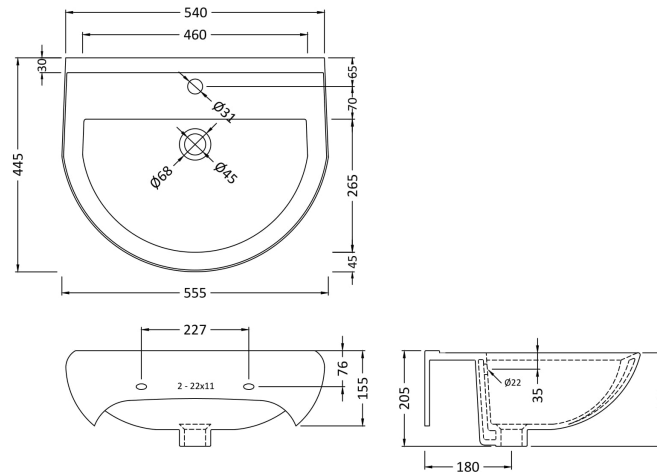

Sales Code: Civ002

Description: Ivo 550mm Basin & Pedestal 1Th

Packaging Details

Barcode: 5055275814116

Sales Code: NCS203

Description: Ivo Pedestal

Product Dimensions

Height (mm):	675
Width (mm):	165
Depth (mm):	165
Nett Weight (kg):	9

Packaging Dimensions

Height (mm):	700
Width (mm):	170
Depth (mm):	190
Gross Weight (kg):	9.26

Packaging Data

Box Colour:	Brown Cardboard Box - Printed
Box Qty:	1
Label Size:	100 x 50
Label Colour:	White Label
Label Qty:	2

Outer Box Dimensions (If Applicable)

Height (mm):	
Width (mm):	
Depth (mm):	
Gross Weight (kg):	
Barcode:	5060272820077

Product Details

Country of Origin:	China
Fitting Instruction:	No
Certification: CE & UKCA:	N/A
WRAS:	N/A
WRAS No:	N/A
Product Material:	Vitreous China
Fixing Supplied:	No

Sales Code: NCS202

Description: Ivo Large Basin 1 T/H

Product Dimensions

Height (mm):	205
Width (mm):	540
Depth (mm):	445
Nett Weight (kg):	13.7

Packaging Dimensions

Height (mm):	210
Width (mm):	590
Depth (mm):	480
Gross Weight (kg):	13.9