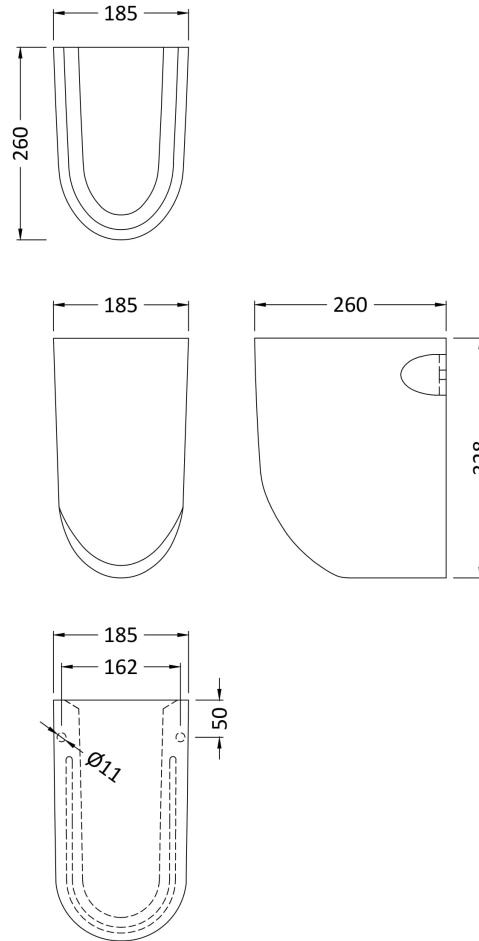

Sales Code: Civ004

Description: Ivo 550mm Basin 1Th & Semi Pedestal

Packaging Details

Barcode: 5055275867501

Sales Code: NCS202

Description: Ivo Large Basin 1 T/H

Product Dimensions

Height (mm):	205
Width (mm):	540
Depth (mm):	445
Nett Weight (kg):	13.7

Packaging Dimensions

Height (mm):	210
Width (mm):	590
Depth (mm):	480
Gross Weight (kg):	13.9

Packaging Data

Box Colour:	Brown Cardboard Box - Printed
Box Qty:	1
Label Size:	100 x 50
Label Colour:	White Label
Label Qty:	2

Outer Box Dimensions (If Applicable)

Height (mm):	
Width (mm):	
Depth (mm):	
Gross Weight (kg):	
Barcode:	5060272820060

Product Details

Country of Origin:	China
Fitting Instruction:	No
Certification: CE & UKCA:	Yes
WRAS:	N/A
WRAS No:	N/A
Product Material:	Vitreous China
Fixing Supplied:	No

Sales Code: NCS207

Description: Semi Pedestal

Product Dimensions

Height (mm):	328
Width (mm):	185
Depth (mm):	260
Nett Weight (kg):	6.8

Packaging Dimensions

Height (mm):	390
Width (mm):	195
Depth (mm):	280
Gross Weight (kg):	7