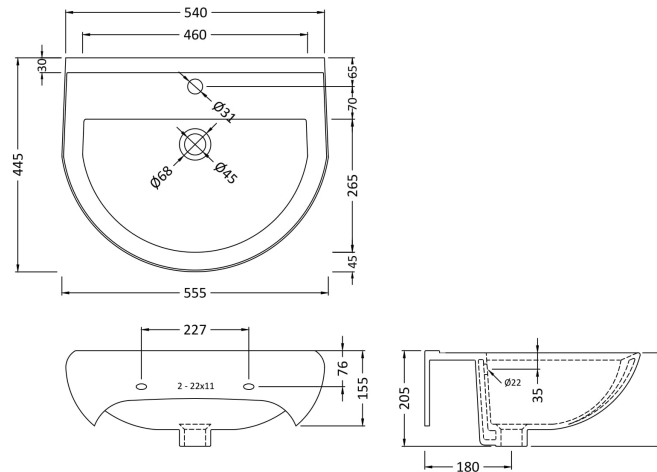

Sales Code: Civ004

Description: Ivo 550mm Basin 1Th & Semi Pedestal

Packaging Details

Barcode: 5055275867501

Sales Code: NCS202

Description: Ivo Large Basin 1 T/H

Product Dimensions

Height (mm):	205
Width (mm):	540
Depth (mm):	445
Nett Weight (kg):	13.7

Packaging Dimensions

Height (mm):	210
Width (mm):	590
Depth (mm):	480
Gross Weight (kg):	13.9

Packaging Data

Box Colour:	Brown Cardboard Box - Printed
Box Qty:	1
Label Size:	100 x 50
Label Colour:	White Label
Label Qty:	2

Outer Box Dimensions (If Applicable)

Height (mm):	
Width (mm):	
Depth (mm):	
Gross Weight (kg):	
Barcode:	5060272820060

Product Details

Country of Origin:	China
Fitting Instruction:	No
Certification: CE & UKCA:	Yes
WRAS:	N/A
WRAS No:	N/A
Product Material:	Vitreous China
Fixing Supplied:	No

Sales Code: NCS207

Description: Semi Pedestal

Product Dimensions

Height (mm):	328
Width (mm):	185
Depth (mm):	260
Nett Weight (kg):	6.8

Packaging Dimensions

Height (mm):	390
Width (mm):	195
Depth (mm):	280
Gross Weight (kg):	7