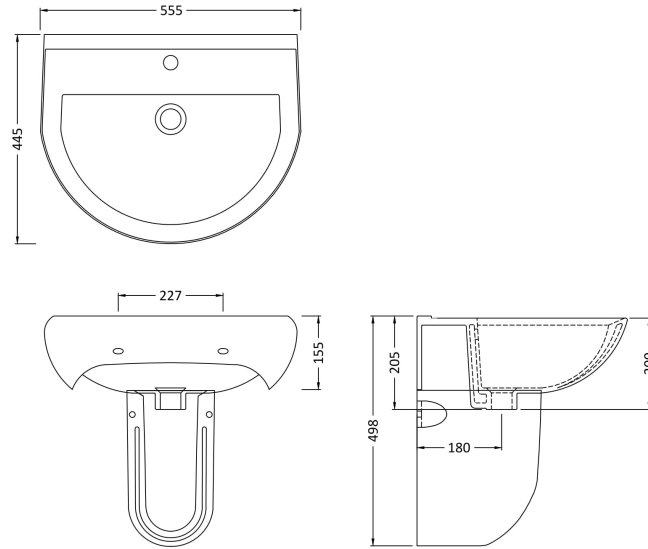

Sales Code: Civ004

Description: Ivo 550mm Basin 1Th & Semi Pedestal

Packaging Details

Barcode: 5055275867501

Sales Code: NCS202

Description: Ivo Large Basin 1 T/H

Product Dimensions

Height (mm):	205
Width (mm):	540
Depth (mm):	445
Nett Weight (kg):	13.7

Packaging Dimensions

Height (mm):	210
Width (mm):	590
Depth (mm):	480
Gross Weight (kg):	13.9

Packaging Data

Box Colour:	Brown Cardboard Box - Printed
Box Qty:	1
Label Size:	100 x 50
Label Colour:	White Label
Label Qty:	2

Outer Box Dimensions (If Applicable)

Height (mm):	
Width (mm):	
Depth (mm):	
Gross Weight (kg):	
Barcode:	5060272820060

Product Details

Country of Origin:	China
Fitting Instruction:	No
Certification: CE & UKCA:	Yes
WRAS:	N/A
WRAS No:	N/A
Product Material:	Vitreous China
Fixing Supplied:	No

Sales Code: NCS207

Description: Semi Pedestal

Product Dimensions

Height (mm):	328
Width (mm):	185
Depth (mm):	260
Nett Weight (kg):	6.8

Packaging Dimensions

Height (mm):	390
Width (mm):	195
Depth (mm):	280
Gross Weight (kg):	7