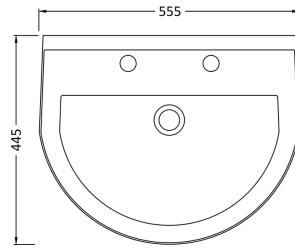

Sales Code: Civ003

Description: Ivo 550mm 2Th Basin & Pedestal

Packaging Details

Barcode: 5055275814123

Sales Code: NCS222

Description: Ivo 550 Basin 2T/H

Product Dimensions

Height (mm):	205
Width (mm):	540
Depth (mm):	445
Nett Weight (kg):	15.6

Packaging Dimensions

Height (mm):	215
Width (mm):	580
Depth (mm):	480
Gross Weight (kg):	15.8

Packaging Data

Box Colour:	Brown Cardboard Box - Printed
Box Qty:	1
Label Size:	100 x 50
Label Colour:	White Label
Label Qty:	2

Outer Box Dimensions (If Applicable)

Height (mm):	
Width (mm):	
Depth (mm):	
Gross Weight (kg):	
Barcode:	5060272822767

Product Details

Country of Origin:	China
Fitting Instruction:	No
Certification: CE & UKCA:	No
WRAS:	N/A
WRAS No:	N/A
Product Material:	Vitreous China
Fixing Supplied:	No

Sales Code: NCS203

Description: Ivo Pedestal

Product Dimensions

Height (mm):	675
Width (mm):	165
Depth (mm):	165
Nett Weight (kg):	9

Packaging Dimensions

Height (mm):	700
Width (mm):	170
Depth (mm):	190
Gross Weight (kg):	9.26