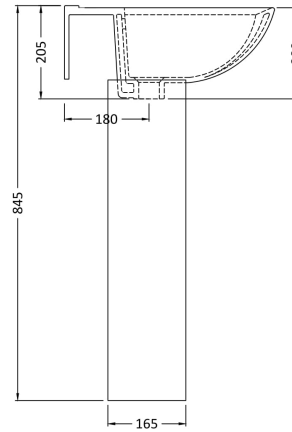

Sales Code: Civ003

Description: Ivo 550mm 2Th Basin & Pedestal

Packaging Details

Barcode: 5055275814123

Sales Code: NCS222

Description: Ivo 550 Basin 2T/H

Product Dimensions

Height (mm):	205
Width (mm):	540
Depth (mm):	445
Nett Weight (kg):	15.6

Packaging Dimensions

Height (mm):	215
Width (mm):	580
Depth (mm):	480
Gross Weight (kg):	15.8

Packaging Data

Box Colour:	Brown Cardboard Box - Printed
Box Qty:	1
Label Size:	100 x 50
Label Colour:	White Label
Label Qty:	2

Outer Box Dimensions (If Applicable)

Height (mm):	
Width (mm):	
Depth (mm):	
Gross Weight (kg):	
Barcode:	5060272822767

Product Details

Country of Origin:	China
Fitting Instruction:	No
Certification: CE & UKCA:	No
WRAS:	N/A
WRAS No:	N/A
Product Material:	Vitreous China
Fixing Supplied:	No

Sales Code: NCS203

Description: Ivo Pedestal

Product Dimensions

Height (mm):	675
Width (mm):	165
Depth (mm):	165
Nett Weight (kg):	9

Packaging Dimensions

Height (mm):	700
Width (mm):	170
Depth (mm):	190
Gross Weight (kg):	9.26