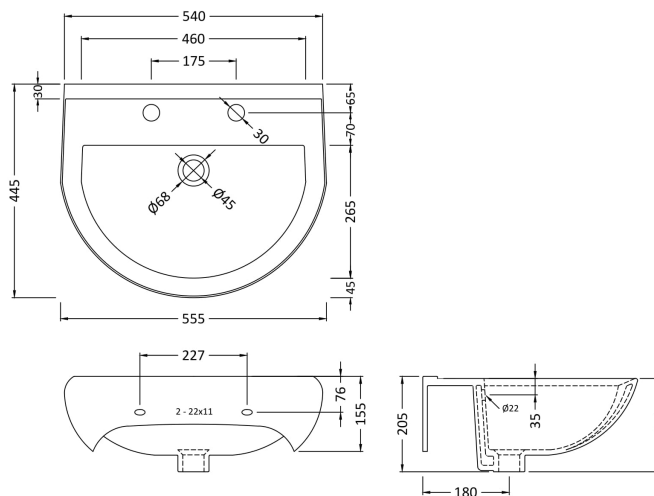

Sales Code: Civ003

Description: Ivo 550mm 2Th Basin & Pedestal

Packaging Details

Barcode: 5055275814123

Sales Code: NCS222

Description: Ivo 550 Basin 2T/H

Product Dimensions

Height (mm):	205
Width (mm):	540
Depth (mm):	445
Nett Weight (kg):	15.6

Packaging Dimensions

Height (mm):	215
Width (mm):	580
Depth (mm):	480
Gross Weight (kg):	15.8

Packaging Data

Box Colour:	Brown Cardboard Box - Printed
Box Qty:	1
Label Size:	100 x 50
Label Colour:	White Label
Label Qty:	2

Outer Box Dimensions (If Applicable)

Height (mm):	
Width (mm):	
Depth (mm):	
Gross Weight (kg):	
Barcode:	5060272822767

Product Details

Country of Origin:	China
Fitting Instruction:	No
Certification: CE & UKCA:	No
WRAS:	N/A
WRAS No:	N/A
Product Material:	Vitreous China
Fixing Supplied:	No

Sales Code: NCS203

Description: Ivo Pedestal

Product Dimensions

Height (mm):	675
Width (mm):	165
Depth (mm):	165
Nett Weight (kg):	9

Packaging Dimensions

Height (mm):	700
Width (mm):	170
Depth (mm):	190
Gross Weight (kg):	9.26