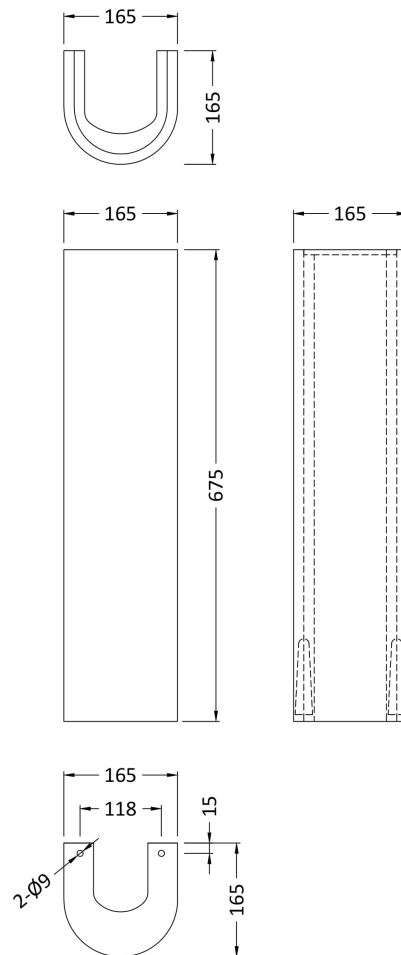

Sales Code: Civ003

Description: Ivo 550mm 2Th Basin & Pedestal

Packaging Details

Barcode: 5055275814123

Sales Code: NCS222

Description: Ivo 550 Basin 2T/H

Product Dimensions

Height (mm):	205
Width (mm):	540
Depth (mm):	445
Nett Weight (kg):	15.6

Packaging Dimensions

Height (mm):	215
Width (mm):	580
Depth (mm):	480
Gross Weight (kg):	15.8

Packaging Data

Box Colour:	Brown Cardboard Box - Printed
Box Qty:	1
Label Size:	100 x 50
Label Colour:	White Label
Label Qty:	2

Outer Box Dimensions (If Applicable)

Height (mm):	
Width (mm):	
Depth (mm):	
Gross Weight (kg):	
Barcode:	5060272822767

Product Details

Country of Origin:	China
Fitting Instruction:	No
Certification: CE & UKCA:	No
WRAS:	N/A
WRAS No:	N/A
Product Material:	Vitreous China
Fixing Supplied:	No

Sales Code: NCS203

Description: Ivo Pedestal

Product Dimensions

Height (mm):	675
Width (mm):	165
Depth (mm):	165
Nett Weight (kg):	9

Packaging Dimensions

Height (mm):	700
Width (mm):	170
Depth (mm):	190
Gross Weight (kg):	9.26