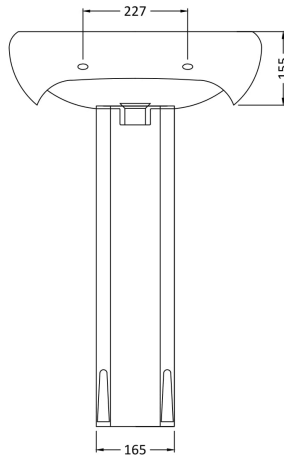

Sales Code: Civ003

Description: Ivo 550mm 2Th Basin & Pedestal

Packaging Details

Barcode: 5055275814123

Sales Code: NCS222

Description: Ivo 550 Basin 2T/H

Product Dimensions

Height (mm):	205
Width (mm):	540
Depth (mm):	445
Nett Weight (kg):	15.6

Packaging Dimensions

Height (mm):	215
Width (mm):	580
Depth (mm):	480
Gross Weight (kg):	15.8

Packaging Data

Box Colour:	Brown Cardboard Box - Printed
Box Qty:	1
Label Size:	100 x 50
Label Colour:	White Label
Label Qty:	2

Outer Box Dimensions (If Applicable)

Height (mm):	
Width (mm):	
Depth (mm):	
Gross Weight (kg):	
Barcode:	5060272822767

Product Details

Country of Origin:	China
Fitting Instruction:	No
Certification: CE & UKCA:	No
WRAS:	N/A
WRAS No:	N/A
Product Material:	Vitreous China
Fixing Supplied:	No

Sales Code: NCS203

Description: Ivo Pedestal

Product Dimensions

Height (mm):	675
Width (mm):	165
Depth (mm):	165
Nett Weight (kg):	9

Packaging Dimensions

Height (mm):	700
Width (mm):	170
Depth (mm):	190
Gross Weight (kg):	9.26