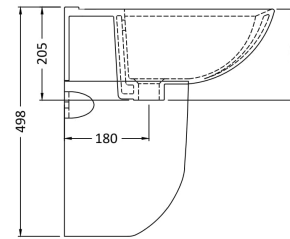

Sales Code: Civ005

Description: Ivo 550mm Basin 2Th & Semi Pedestal

Packaging Details

Barcode: 5055275867518

Sales Code: NCS207

Description: Semi Pedestal

Product Dimensions

Height (mm):	328
Width (mm):	185
Depth (mm):	260
Nett Weight (kg):	6.8

Packaging Dimensions

Height (mm):	390
Width (mm):	195
Depth (mm):	280
Gross Weight (kg):	7

Packaging Data

Box Colour:	Brown Cardboard Box - Printed
Box Qty:	1
Label Size:	100 x 50
Label Colour:	White Label
Label Qty:	2

Outer Box Dimensions (If Applicable)

Height (mm):	
Width (mm):	
Depth (mm):	
Gross Weight (kg):	
Barcode:	5055275811252

Product Details

Country of Origin:	China
Fitting Instruction:	No
Certification: CE & UKCA:	N/A
WRAS:	N/A
WRAS No:	N/A
Product Material:	Vitreous China
Fixing Supplied:	No

Sales Code: NCS222

Description: Ivo 550 Basin 2T/H

Product Dimensions

Height (mm):	205
Width (mm):	540
Depth (mm):	445
Nett Weight (kg):	15.6

Packaging Dimensions

Height (mm):	215
Width (mm):	580
Depth (mm):	480
Gross Weight (kg):	15.8