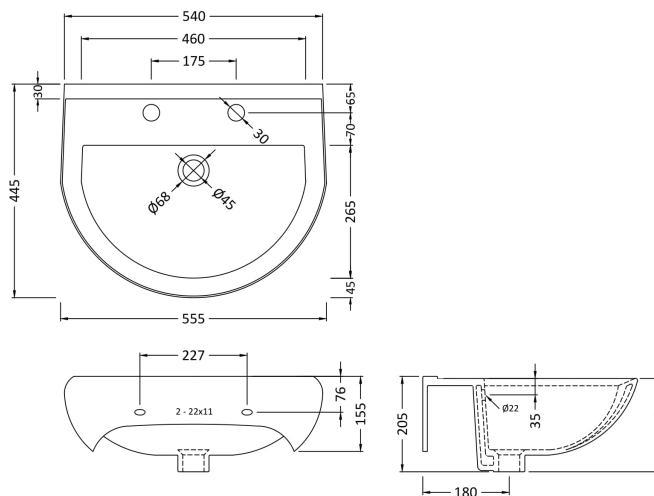

Sales Code: Civ005

Description: Ivo 550mm Basin 2Th & Semi Pedestal

Packaging Details

Barcode: 5055275867518

Sales Code: NCS207

Description: Semi Pedestal

Product Dimensions

Height (mm):	328
Width (mm):	185
Depth (mm):	260
Nett Weight (kg):	6.8

Packaging Dimensions

Height (mm):	390
Width (mm):	195
Depth (mm):	280
Gross Weight (kg):	7

Packaging Data

Box Colour:	Brown Cardboard Box - Printed
Box Qty:	1
Label Size:	100 x 50
Label Colour:	White Label
Label Qty:	2

Outer Box Dimensions (If Applicable)

Height (mm):	
Width (mm):	
Depth (mm):	
Gross Weight (kg):	
Barcode:	5055275811252

Product Details

Country of Origin:	China
Fitting Instruction:	No
Certification: CE & UKCA:	N/A
WRAS:	N/A
WRAS No:	N/A
Product Material:	Vitreous China
Fixing Supplied:	No

Sales Code: NCS222

Description: Ivo 550 Basin 2T/H

Product Dimensions

Height (mm):	205
Width (mm):	540
Depth (mm):	445
Nett Weight (kg):	15.6

Packaging Dimensions

Height (mm):	215
Width (mm):	580
Depth (mm):	480
Gross Weight (kg):	15.8