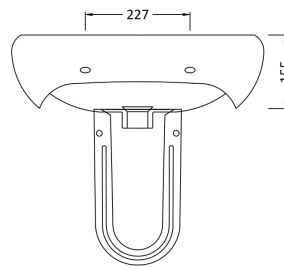

Sales Code: Civ005

Description: Ivo 550mm Basin 2Th & Semi Pedestal

Packaging Details

Barcode: 5055275867518

Sales Code: NCS207

Description: Semi Pedestal

Product Dimensions

Height (mm):	328
Width (mm):	185
Depth (mm):	260
Nett Weight (kg):	6.8

Packaging Dimensions

Height (mm):	390
Width (mm):	195
Depth (mm):	280
Gross Weight (kg):	7

Packaging Data

Box Colour:	Brown Cardboard Box - Printed
Box Qty:	1
Label Size:	100 x 50
Label Colour:	White Label
Label Qty:	2

Outer Box Dimensions (If Applicable)

Height (mm):	
Width (mm):	
Depth (mm):	
Gross Weight (kg):	
Barcode:	5055275811252

Product Details

Country of Origin:	China
Fitting Instruction:	No
Certification: CE & UKCA:	N/A
WRAS:	N/A
WRAS No:	N/A
Product Material:	Vitreous China
Fixing Supplied:	No

Sales Code: NCS222

Description: Ivo 550 Basin 2T/H

Product Dimensions

Height (mm):	205
Width (mm):	540
Depth (mm):	445
Nett Weight (kg):	15.6

Packaging Dimensions

Height (mm):	215
Width (mm):	580
Depth (mm):	480
Gross Weight (kg):	15.8