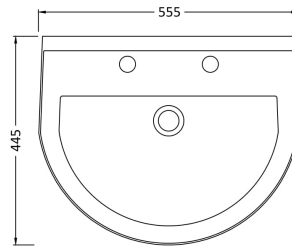

Sales Code: Civ005

Description: Ivo 550mm Basin 2Th & Semi Pedestal

Packaging Details

Barcode: 5055275867518

Sales Code: NCS207

Description: Semi Pedestal

Product Dimensions

Height (mm):	328
Width (mm):	185
Depth (mm):	260
Nett Weight (kg):	6.8

Packaging Dimensions

Height (mm):	390
Width (mm):	195
Depth (mm):	280
Gross Weight (kg):	7

Packaging Data

Box Colour:	Brown Cardboard Box - Printed
Box Qty:	1
Label Size:	100 x 50
Label Colour:	White Label
Label Qty:	2

Outer Box Dimensions (If Applicable)

Height (mm):	
Width (mm):	
Depth (mm):	
Gross Weight (kg):	
Barcode:	5055275811252

Product Details

Country of Origin:	China
Fitting Instruction:	No
Certification: CE & UKCA:	N/A
WRAS:	N/A
WRAS No:	N/A
Product Material:	Vitreous China
Fixing Supplied:	No

Sales Code: NCS222

Description: Ivo 550 Basin 2T/H

Product Dimensions

Height (mm):	205
Width (mm):	540
Depth (mm):	445
Nett Weight (kg):	15.6

Packaging Dimensions

Height (mm):	215
Width (mm):	580
Depth (mm):	480
Gross Weight (kg):	15.8