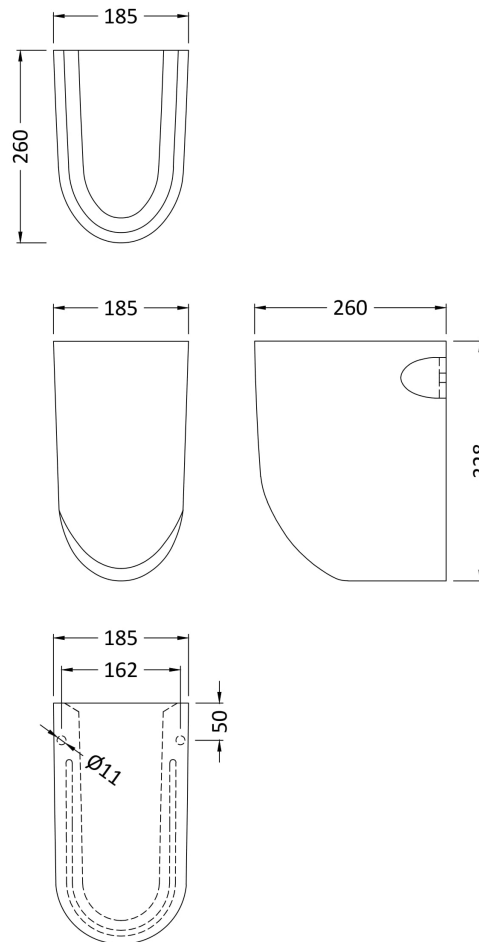

Sales Code: Civ005

Description: Ivo 550mm Basin 2Th & Semi Pedestal

Packaging Details

Barcode: 5055275867518

Sales Code: NCS207

Description: Semi Pedestal

Product Dimensions

Height (mm):	328
Width (mm):	185
Depth (mm):	260
Nett Weight (kg):	6.8

Packaging Dimensions

Height (mm):	390
Width (mm):	195
Depth (mm):	280
Gross Weight (kg):	7

Packaging Data

Box Colour:	Brown Cardboard Box - Printed
Box Qty:	1
Label Size:	100 x 50
Label Colour:	White Label
Label Qty:	2

Outer Box Dimensions (If Applicable)

Height (mm):	
Width (mm):	
Depth (mm):	
Gross Weight (kg):	
Barcode:	5055275811252

Product Details

Country of Origin:	China
Fitting Instruction:	No
Certification: CE & UKCA:	N/A
WRAS:	N/A
WRAS No:	N/A
Product Material:	Vitreous China
Fixing Supplied:	No

Sales Code: NCS222

Description: Ivo 550 Basin 2T/H

Product Dimensions

Height (mm):	205
Width (mm):	540
Depth (mm):	445
Nett Weight (kg):	15.6

Packaging Dimensions

Height (mm):	215
Width (mm):	580
Depth (mm):	480
Gross Weight (kg):	15.8