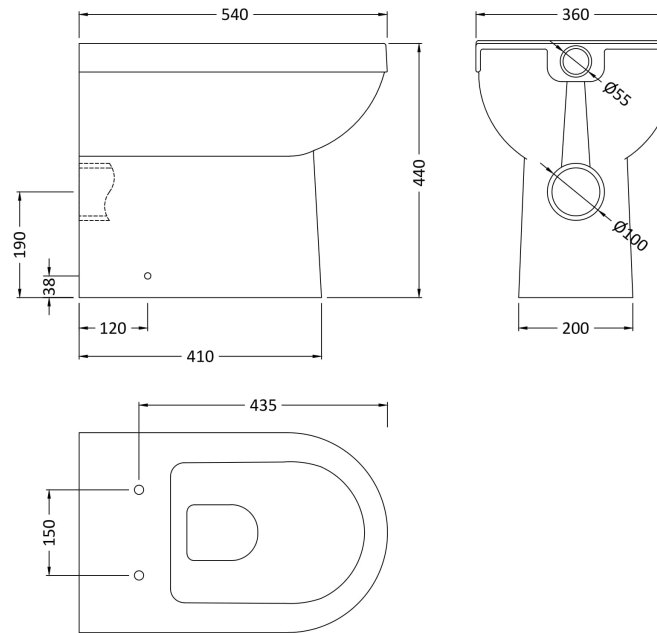

Sales Code: NCS296

Description: Ivo Comfort Height Btw Pan

Product Dimensions

Height (mm):	440
Width (mm):	360
Depth (mm):	540
Nett Weight (kg):	24

Packaging Dimensions

Height (mm):	470
Width (mm):	380
Depth (mm):	565
Gross Weight (kg):	24.5

Packaging Data

Box Colour:	Brown Cardboard Box
Box Qty:	1
Label Size:	100 x 50
Label Colour:	White Label
Label Qty:	2

Outer Box Dimensions (If Applicable)

Height (mm):	
Width (mm):	
Depth (mm):	
Gross Weight (kg):	
Barcode:	5055275872840

Product Details

Country of Origin:	China
Fitting Instruction:	No
Certification: CE & UKCA:	No
WRAS:	N/A
WRAS No:	N/A
Product Material:	Vitreous China
Fixing Supplied:	No

Pans/Bidets: Trap Style: P Trap Includes Seat: No

Basins: Tap Hole: Not Applicable Chain Stay Hole: Not Applicable
Template: Not Applicable Waste Type Req: Not Applicable
Overflow Inc: Not Applicable Overflow Cover: Not Applicable
Inner Bowl Depth (mm): N/A