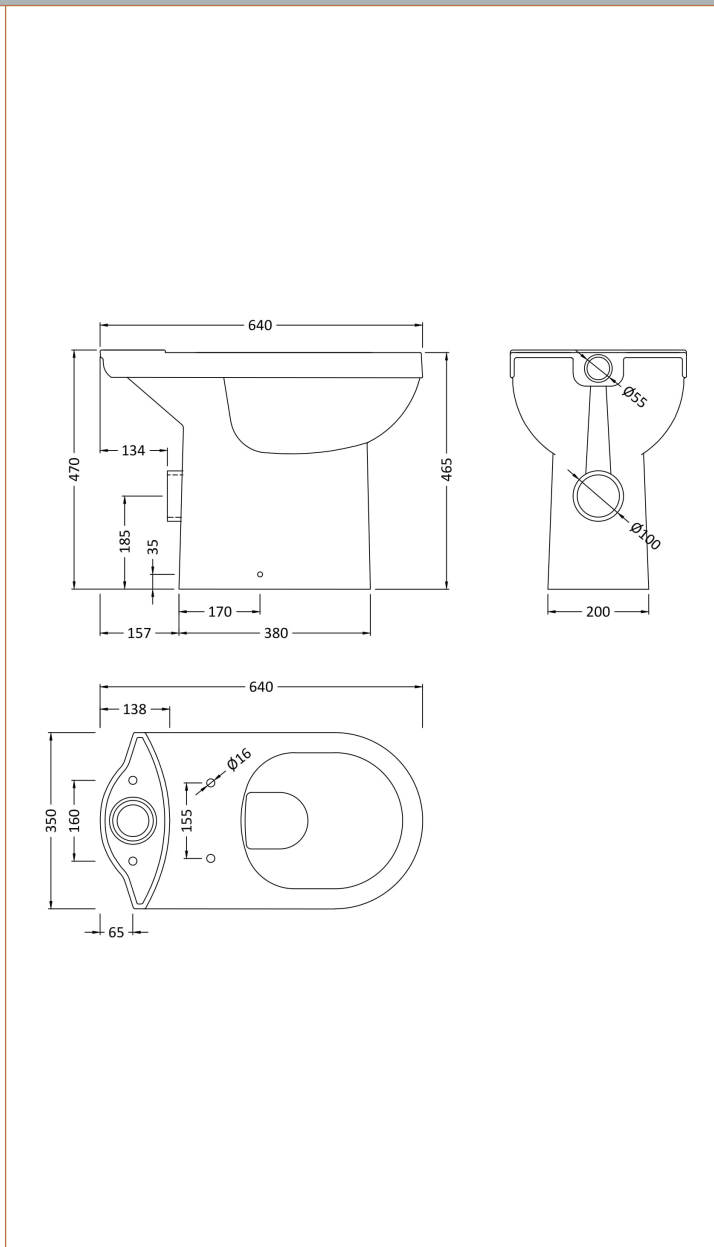

Sales Code: Ncs251

Description: Comfort Height Pan & Cistern

Packaging Details

Barcode: 5055275888520

Sales Code: NCS290

Description: Ivo Comfort Height Cc Wc Pan

Product Dimensions		
Height (mm):	470	
Width (mm):	350	
Depth (mm):	640	
Nett Weight (kg):	25	
Packaging Dimensions		
Height (mm):	495	
Width (mm):	390	
Depth (mm):	650	
Gross Weight (kg):	25.5	
Packaging Data		
Box Colour:	Brown Cardboard Box	
Box Qty:	1	
Label Size:	100 x 50	
Label Colour:	White Label	
Label Qty:	2	
Outer Box Dimensions (If Applicable)		
Height (mm):		
Width (mm):		
Depth (mm):		
Gross Weight (kg):		
Barcode:	5055275872857	
Product Details		
Country of Origin:	China	
Fitting Instruction:	No	
Certification: CE & UKCA: No	WRAS: N/A	WRAS No: N/A
Product Material:	Vitreous China	
Fixing Supplied:	Yes	
Pans/Bidets: Trap Style: P Trap Includes Seat: No		
Seats: Seat Type: Not Applicable Material: Not Applicable		
Function: Not Applicable Hinge Type: Not Applicable		
Hinge Material: Not Applicable		
Cisterns: Operating Type: Not Applicable Fittings: Not Applicable		
Lever Type: Not Applicable		
Basins: Tap Hole: Not Applicable Chain Stay Hole: Not Applicable		
Template: Not Applicable Waste Type Req: Not Applicable		
Overflow Inc: Not Applicable Overflow Cover: Not Applicable		
Inner Bowl Depth (mm): N/A		

Sales Code: NCS291

Description: Ivo Cc Cistern

Product Dimensions

Height (mm):	380
Width (mm):	375
Depth (mm):	150
Nett Weight (kg):	11.8

Packaging Dimensions

Height (mm):	400
Width (mm):	385
Depth (mm):	160
Gross Weight (kg):	12

Packaging Data

Box Colour:	Brown Cardboard Box
Box Qty:	1
Label Size:	100 x 50
Label Colour:	White Label
Label Qty:	2

Outer Box Dimensions (If Applicable)

Height (mm):	
Width (mm):	
Depth (mm):	
Gross Weight (kg):	
Barcode:	5055275872864

Basins: Tap Hole: Not Applicable Chain Stay Hole: Not Applicable
Template: Not Applicable Waste Type Req: Not Applicable
Overflow Inc: Not Applicable Overflow Cover: Not Applicable
Inner Bowl Depth (mm): N/A