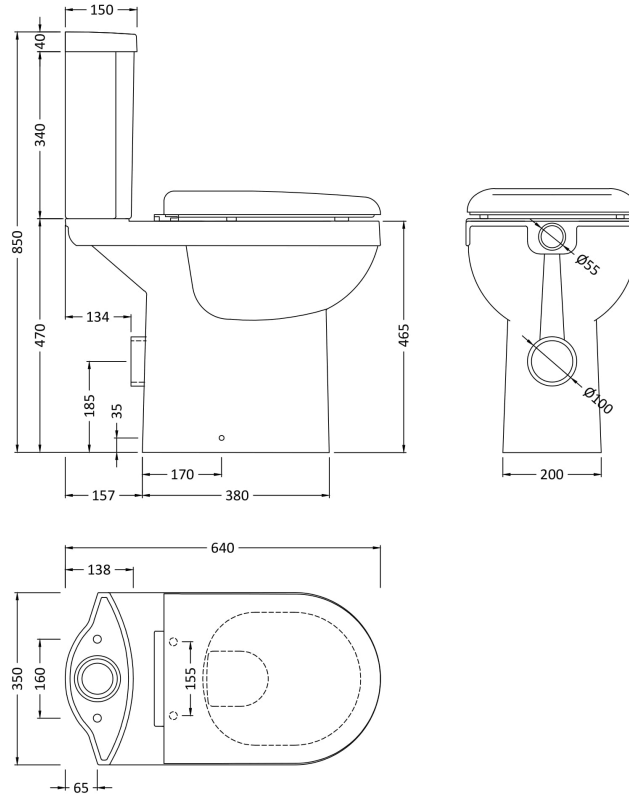

Sales Code: Ncs251

Description: Comfort Height Pan & Cistern

Packaging Details

Barcode: 5055275888520

Sales Code: NCS290

Description: Ivo Comfort Height Cc Wc Pan

Product Dimensions		
Height (mm):	470	
Width (mm):	350	
Depth (mm):	640	
Nett Weight (kg):	25	
Packaging Dimensions		
Height (mm):	495	
Width (mm):	390	
Depth (mm):	650	
Gross Weight (kg):	25.5	
Packaging Data		
Box Colour:	Brown Cardboard Box	
Box Qty:	1	
Label Size:	100 x 50	
Label Colour:	White Label	
Label Qty:	2	
Outer Box Dimensions (If Applicable)		
Height (mm):		
Width (mm):		
Depth (mm):		
Gross Weight (kg):		
Barcode:	5055275872857	
Product Details		
Country of Origin:	China	
Fitting Instruction:	No	
Certification: CE & UKCA: No	WRAS: N/A	WRAS No: N/A
Product Material:	Vitreous China	
Fixing Supplied:	Yes	
Pans/Bidets: Trap Style: P Trap Includes Seat: No		
Seats: Seat Type: Not Applicable Material: Not Applicable		
Function: Not Applicable Hinge Type: Not Applicable		
Hinge Material: Not Applicable		
Cisterns: Operating Type: Not Applicable Fittings: Not Applicable		
Lever Type: Not Applicable		
Basins: Tap Hole: Not Applicable Chain Stay Hole: Not Applicable		
Template: Not Applicable Waste Type Req: Not Applicable		
Overflow Inc: Not Applicable Overflow Cover: Not Applicable		
Inner Bowl Depth (mm): N/A		

Sales Code: NCS291

Description: Ivo Cc Cistern

Product Dimensions

Height (mm):	380
Width (mm):	375
Depth (mm):	150
Nett Weight (kg):	11.8

Packaging Dimensions

Height (mm):	400
Width (mm):	385
Depth (mm):	160
Gross Weight (kg):	12

Packaging Data

Box Colour:	Brown Cardboard Box
Box Qty:	1
Label Size:	100 x 50
Label Colour:	White Label
Label Qty:	2

Outer Box Dimensions (If Applicable)

Height (mm):	
Width (mm):	
Depth (mm):	
Gross Weight (kg):	
Barcode:	5055275872864

Basins: Tap Hole: Not Applicable Chain Stay Hole: Not Applicable
Template: Not Applicable Waste Type Req: Not Applicable
Overflow Inc: Not Applicable Overflow Cover: Not Applicable
Inner Bowl Depth (mm): N/A