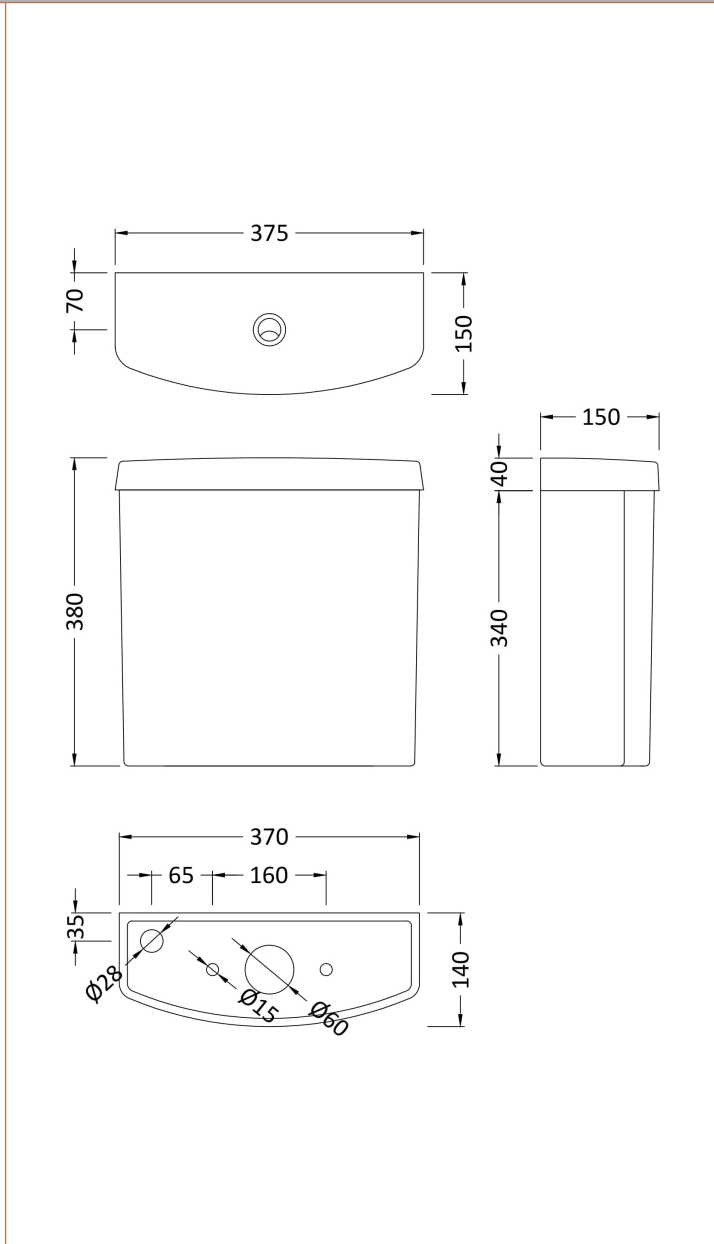

Sales Code: Ncs251

Description: Comfort Height Pan & Cistern

Packaging Details

Barcode: 5055275888520

Sales Code: NCS290

Description: Ivo Comfort Height Cc Wc Pan

Product Dimensions		
Height (mm):	470	
Width (mm):	350	
Depth (mm):	640	
Nett Weight (kg):	25	
Packaging Dimensions		
Height (mm):	495	
Width (mm):	390	
Depth (mm):	650	
Gross Weight (kg):	25.5	
Packaging Data		
Box Colour:	Brown Cardboard Box	
Box Qty:	1	
Label Size:	100 x 50	
Label Colour:	White Label	
Label Qty:	2	
Outer Box Dimensions (If Applicable)		
Height (mm):		
Width (mm):		
Depth (mm):		
Gross Weight (kg):		
Barcode:	5055275872857	
Product Details		
Country of Origin:	China	
Fitting Instruction:	No	
Certification: CE & UKCA: No	WRAS: N/A	WRAS No: N/A
Product Material:	Vitreous China	
Fixing Supplied:	Yes	
Pans/Bidets: Trap Style: P Trap Includes Seat: No		
Seats: Seat Type: Not Applicable Material: Not Applicable		
Function: Not Applicable Hinge Type: Not Applicable		
Hinge Material: Not Applicable		
Cisterns: Operating Type: Not Applicable Fittings: Not Applicable		
Lever Type: Not Applicable		
Basins: Tap Hole: Not Applicable Chain Stay Hole: Not Applicable		
Template: Not Applicable Waste Type Req: Not Applicable		
Overflow Inc: Not Applicable Overflow Cover: Not Applicable		
Inner Bowl Depth (mm): N/A		

Sales Code: NCS291

Description: Ivo Cc Cistern

Product Dimensions

Height (mm):	380
Width (mm):	375
Depth (mm):	150
Nett Weight (kg):	11.8

Packaging Dimensions

Height (mm):	400
Width (mm):	385
Depth (mm):	160
Gross Weight (kg):	12

Packaging Data

Box Colour:	Brown Cardboard Box
Box Qty:	1
Label Size:	100 x 50
Label Colour:	White Label
Label Qty:	2

Outer Box Dimensions (If Applicable)

Height (mm):	
Width (mm):	
Depth (mm):	
Gross Weight (kg):	
Barcode:	5055275872864

Basins: Tap Hole: Not Applicable Chain Stay Hole: Not Applicable
Template: Not Applicable Waste Type Req: Not Applicable
Overflow Inc: Not Applicable Overflow Cover: Not Applicable
Inner Bowl Depth (mm): N/A