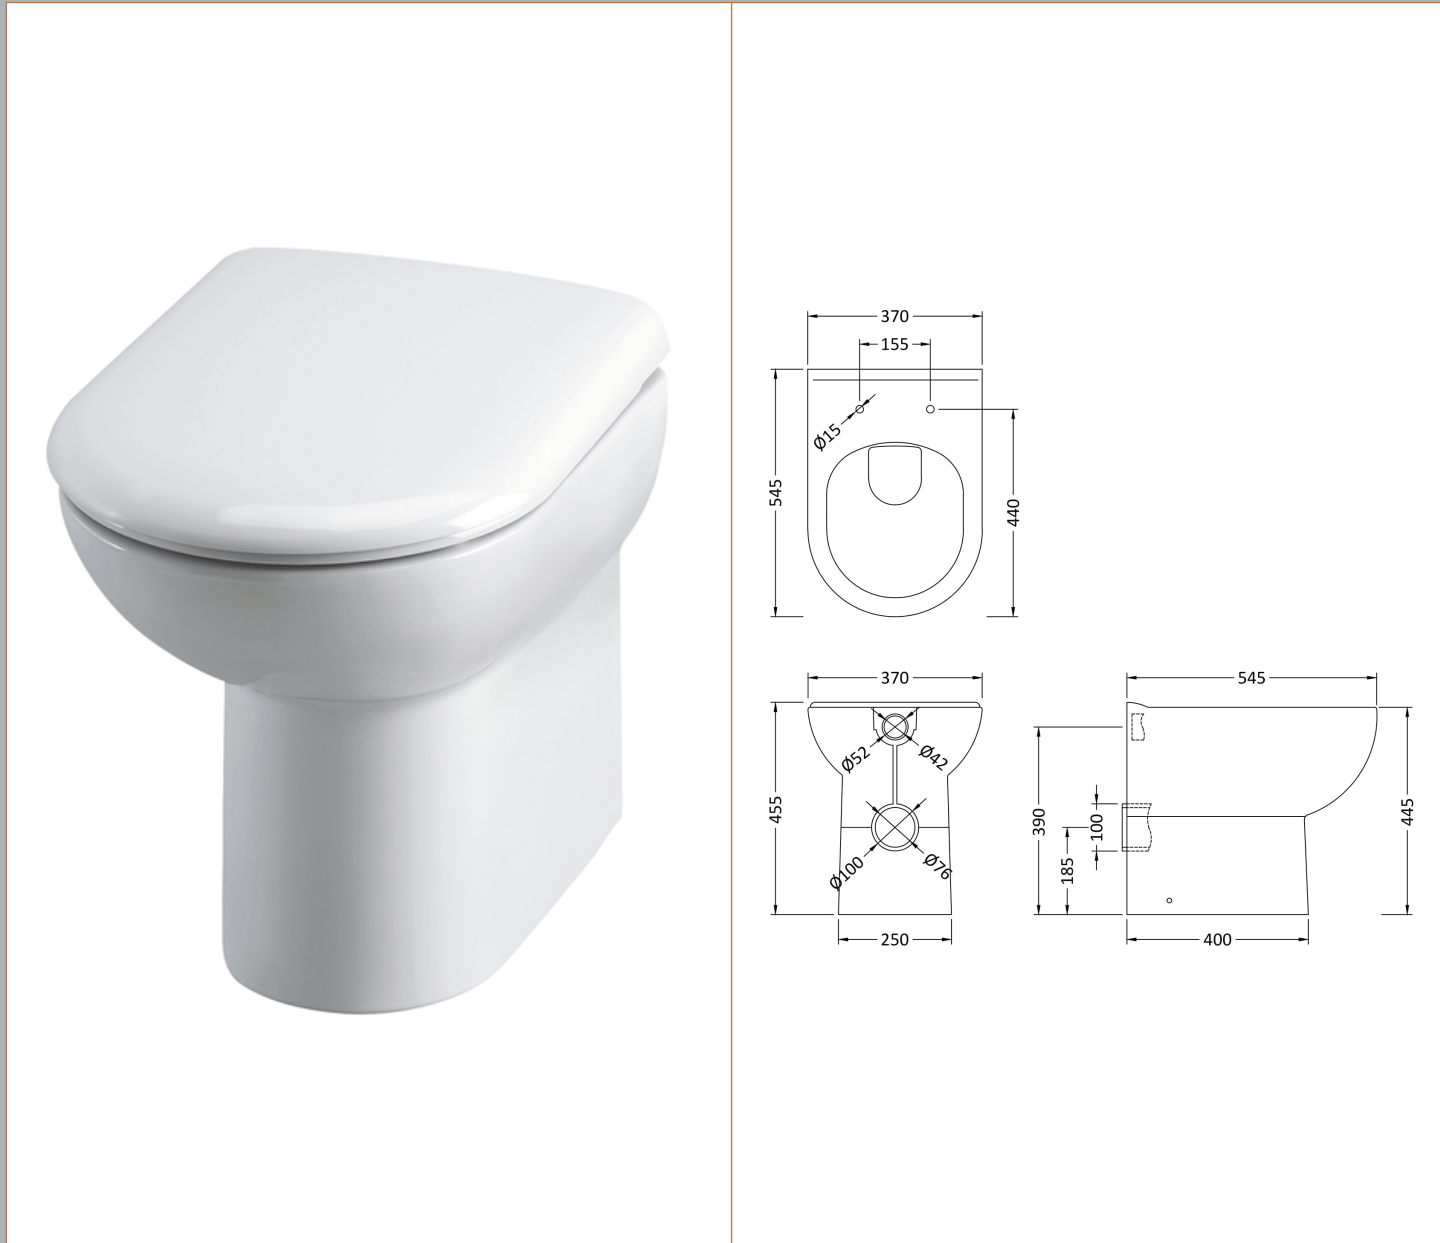

Sales Code: BTW006

Description: Lawton Comfort Height Back To Wall Pan

Product Dimensions

Height (mm):	400
Width (mm):	370
Depth (mm):	530
Nett Weight (kg):	23.6

Packaging Dimensions

Height (mm):	490
Width (mm):	400
Depth (mm):	560
Gross Weight (kg):	24

Packaging Data

Box Colour:	Brown Cardboard Box - Printed
Box Qty:	1
Label Size:	100 x 50
Label Colour:	Not Applicable
Label Qty:	2

Outer Box Dimensions (If Applicable)

Height (mm):	
Width (mm):	
Depth (mm):	
Gross Weight (kg):	
Barcode:	5056211803379

Product Details

Country of Origin:	China
Fitting Instruction:	No
Certification: CE & UKCA:	Yes WRAS: N/A WRAS No: N/A
Product Material:	Vitreous China
Fixing Supplied:	No

Pans/Bidets: Trap Style: P Trap Includes Seat: No

Seats: Seat Type: D-Shape Material: Not Applicable
 Function: Not Applicable Hinge Type: Top Fix
 Hinge Material: Not Applicable

Cisterns: Operating Type: Not Applicable Fittings: Not Applicable
 Lever Type: Not Applicable