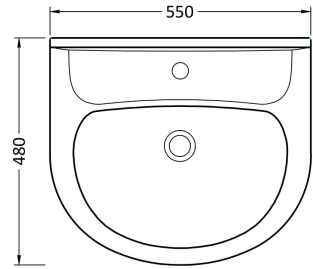

Sales Code: Clw003

Description: Lawton 550mm Basin & Pedestal

Packaging Details

Barcode: 5055275867426

Sales Code: NMU102

Description: 560mm Basin 1Th

Product Dimensions

Height (mm):	220
Width (mm):	550
Depth (mm):	480
Nett Weight (kg):	15.4

Packaging Dimensions

Height (mm):	230
Width (mm):	560
Depth (mm):	490
Gross Weight (kg):	15.6

Packaging Data

Box Colour:	Brown Cardboard Box
Box Qty:	1
Label Size:	100 x 50
Label Colour:	White Label
Label Qty:	2

Outer Box Dimensions (If Applicable)

Height (mm):	
Width (mm):	
Depth (mm):	
Gross Weight (kg):	
Barcode:	5055369083060

Product Details

Country of Origin:	China
Fitting Instruction:	No
Certification: CE & UKCA:	No
WRAS:	N/A
WRAS No:	N/A
Product Material:	Vitreous China
Fixing Supplied:	No

Sales Code: NCS103

Description: Melbourne Pedestal

Product Dimensions

Height (mm):	670
Width (mm):	180
Depth (mm):	180
Nett Weight (kg):	11.5

Packaging Dimensions

Height (mm):	710
Width (mm):	190
Depth (mm):	190
Gross Weight (kg):	11.7