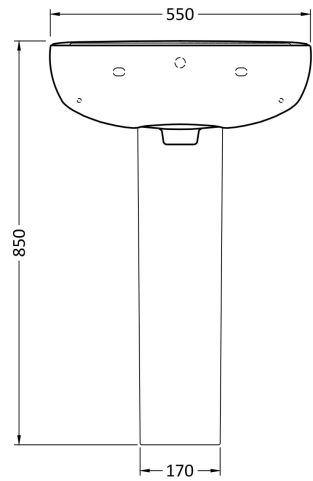

Sales Code: Clw003

Description: Lawton 550mm Basin & Pedestal

Packaging Details

Barcode: 5055275867426

Sales Code: NMU102

Description: 560mm Basin 1Th

Product Dimensions

Height (mm):	220
Width (mm):	550
Depth (mm):	480
Nett Weight (kg):	15.4

Packaging Dimensions

Height (mm):	230
Width (mm):	560
Depth (mm):	490
Gross Weight (kg):	15.6

Packaging Data

Box Colour:	Brown Cardboard Box
Box Qty:	1
Label Size:	100 x 50
Label Colour:	White Label
Label Qty:	2

Outer Box Dimensions (If Applicable)

Height (mm):	
Width (mm):	
Depth (mm):	
Gross Weight (kg):	
Barcode:	5055369083060

Product Details

Country of Origin:	China
Fitting Instruction:	No
Certification: CE & UKCA:	No
WRAS:	N/A
WRAS No:	N/A
Product Material:	Vitreous China
Fixing Supplied:	No

Sales Code: NCS103

Description: Melbourne Pedestal

Product Dimensions

Height (mm):	670
Width (mm):	180
Depth (mm):	180
Nett Weight (kg):	11.5

Packaging Dimensions

Height (mm):	710
Width (mm):	190
Depth (mm):	190
Gross Weight (kg):	11.7