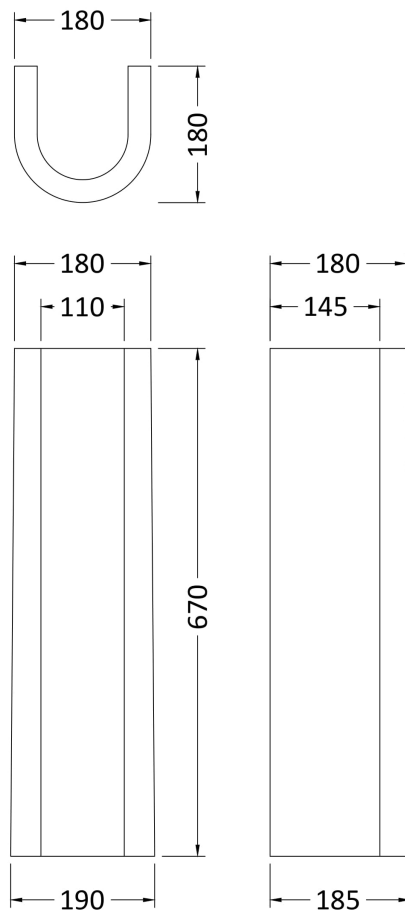

Sales Code: Clw003

Description: Lawton 550mm Basin & Pedestal

Packaging Details

Barcode: 5055275867426

Sales Code: NMU102

Description: 560mm Basin 1Th

Product Dimensions

Height (mm):	220
Width (mm):	550
Depth (mm):	480
Nett Weight (kg):	15.4

Packaging Dimensions

Height (mm):	230
Width (mm):	560
Depth (mm):	490
Gross Weight (kg):	15.6

Packaging Data

Box Colour:	Brown Cardboard Box
Box Qty:	1
Label Size:	100 x 50
Label Colour:	White Label
Label Qty:	2

Outer Box Dimensions (If Applicable)

Height (mm):	
Width (mm):	
Depth (mm):	
Gross Weight (kg):	
Barcode:	5055369083060

Product Details

Country of Origin:	China
Fitting Instruction:	No
Certification: CE & UKCA:	No
WRAS:	N/A
WRAS No:	N/A
Product Material:	Vitreous China
Fixing Supplied:	No

Sales Code: NCS103

Description: Melbourne Pedestal

Product Dimensions

Height (mm):	670
Width (mm):	180
Depth (mm):	180
Nett Weight (kg):	11.5

Packaging Dimensions

Height (mm):	710
Width (mm):	190
Depth (mm):	190
Gross Weight (kg):	11.7