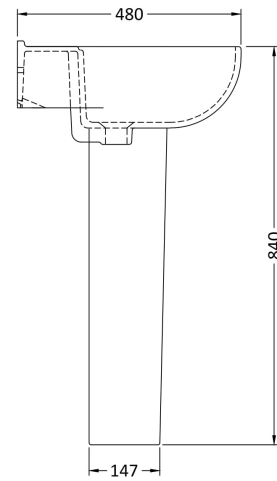

Sales Code: Clw003

Description: Lawton 550mm Basin & Pedestal

Packaging Details

Barcode: 5055275867426

Sales Code: NMU102

Description: 560mm Basin 1Th

Product Dimensions

Height (mm):	220
Width (mm):	550
Depth (mm):	480
Nett Weight (kg):	15.4

Packaging Dimensions

Height (mm):	230
Width (mm):	560
Depth (mm):	490
Gross Weight (kg):	15.6

Packaging Data

Box Colour:	Brown Cardboard Box
Box Qty:	1
Label Size:	100 x 50
Label Colour:	White Label
Label Qty:	2

Outer Box Dimensions (If Applicable)

Height (mm):	
Width (mm):	
Depth (mm):	
Gross Weight (kg):	
Barcode:	5055369083060

Product Details

Country of Origin:	China
Fitting Instruction:	No
Certification: CE & UKCA:	No
WRAS:	N/A
WRAS No:	N/A
Product Material:	Vitreous China
Fixing Supplied:	No

Sales Code: NCS103

Description: Melbourne Pedestal

Product Dimensions

Height (mm):	670
Width (mm):	180
Depth (mm):	180
Nett Weight (kg):	11.5

Packaging Dimensions

Height (mm):	710
Width (mm):	190
Depth (mm):	190
Gross Weight (kg):	11.7