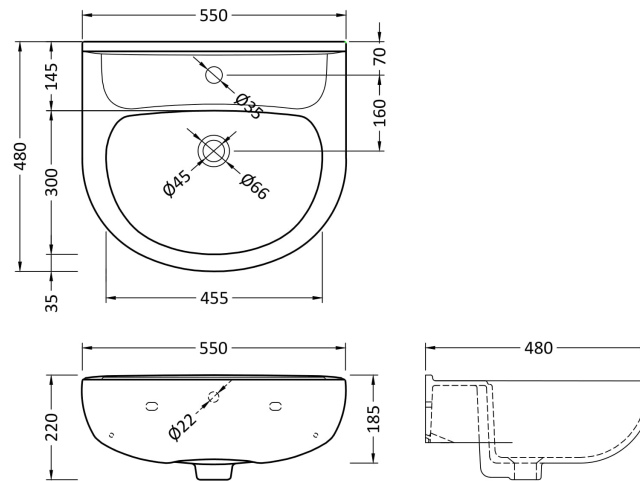

Sales Code: Clw003

Description: Lawton 550mm Basin & Pedestal

Packaging Details

Barcode: 5055275867426

Sales Code: NMU102

Description: 560mm Basin 1Th

Product Dimensions

Height (mm):	220
Width (mm):	550
Depth (mm):	480
Nett Weight (kg):	15.4

Packaging Dimensions

Height (mm):	230
Width (mm):	560
Depth (mm):	490
Gross Weight (kg):	15.6

Packaging Data

Box Colour:	Brown Cardboard Box
Box Qty:	1
Label Size:	100 x 50
Label Colour:	White Label
Label Qty:	2

Outer Box Dimensions (If Applicable)

Height (mm):	
Width (mm):	
Depth (mm):	
Gross Weight (kg):	
Barcode:	5055369083060

Product Details

Country of Origin:	China
Fitting Instruction:	No
Certification: CE & UKCA:	No
WRAS:	N/A
WRAS No:	N/A
Product Material:	Vitreous China
Fixing Supplied:	No

Sales Code: NCS103

Description: Melbourne Pedestal

Product Dimensions

Height (mm):	670
Width (mm):	180
Depth (mm):	180
Nett Weight (kg):	11.5

Packaging Dimensions

Height (mm):	710
Width (mm):	190
Depth (mm):	190
Gross Weight (kg):	11.7