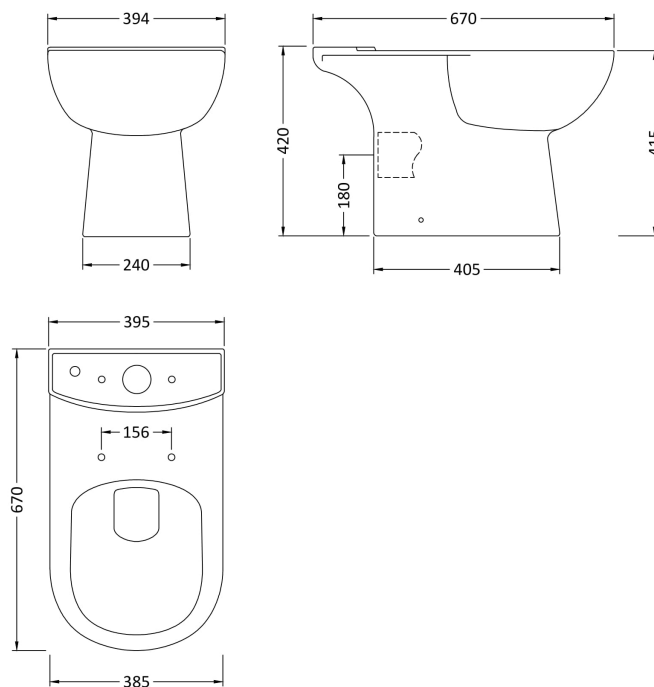

Sales Code: Clw002

Description: Lawton Close Coupled Wc

Packaging Details

Barcode: 5055275867433

Sales Code: NCA620

Description: Lawton New Pan

Product Dimensions

Height (mm):	420
Width (mm):	395
Depth (mm):	670
Nett Weight (kg):	26.5

Packaging Dimensions

Height (mm):	450
Width (mm):	405
Depth (mm):	680
Gross Weight (kg):	27

Packaging Data

Box Colour:	Brown Cardboard Box - Printed
Box Qty:	1
Label Size:	100 x 50
Label Colour:	Not Applicable
Label Qty:	0

Outer Box Dimensions (If Applicable)

Height (mm):	
Width (mm):	
Depth (mm):	
Gross Weight (kg):	
Barcode:	5055369069279

Product Details

Country of Origin:	China
Fitting Instruction:	No
Certification: CE & UKCA:	Yes WRAS: N/A WRAS No: N/A
Product Material:	Vitreous China
Fixing Supplied:	No

Sales Code: NCA621

Description: Lawton New Cistern

Product Dimensions

Height (mm):	405
Width (mm):	395
Depth (mm):	142
Nett Weight (kg):	13.8

Packaging Dimensions

Height (mm):	420
Width (mm):	160
Depth (mm):	450
Gross Weight (kg):	14