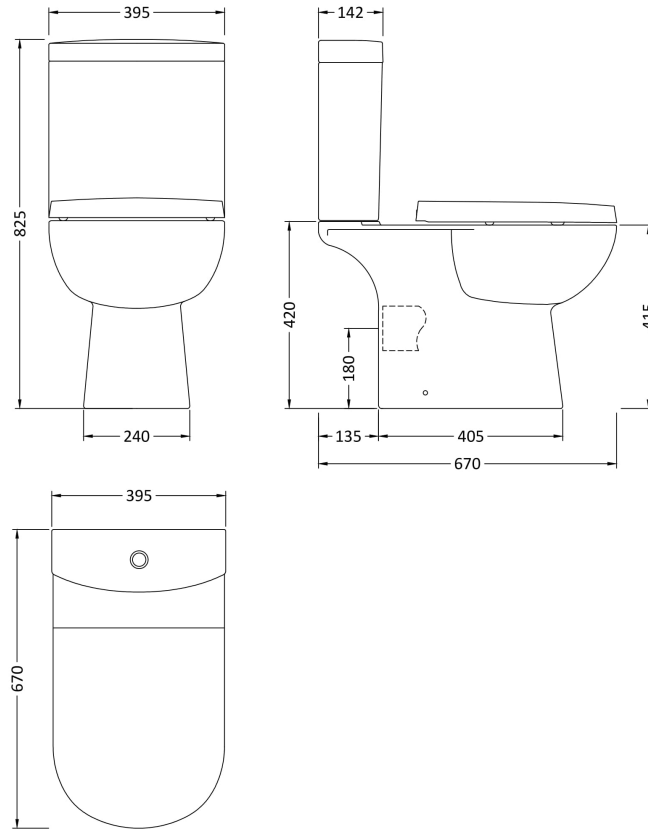

Sales Code: Clw002

Description: Lawton Close Coupled Wc

Packaging Details

Barcode: 5055275867433

Sales Code: NCA620

Description: Lawton New Pan

Product Dimensions

Height (mm):	420
Width (mm):	395
Depth (mm):	670
Nett Weight (kg):	26.5

Packaging Dimensions

Height (mm):	450
Width (mm):	405
Depth (mm):	680
Gross Weight (kg):	27

Packaging Data

Box Colour:	Brown Cardboard Box - Printed
Box Qty:	1
Label Size:	100 x 50
Label Colour:	Not Applicable
Label Qty:	0

Outer Box Dimensions (If Applicable)

Height (mm):	
Width (mm):	
Depth (mm):	
Gross Weight (kg):	
Barcode:	5055369069279

Product Details

Country of Origin:	China
Fitting Instruction:	No
Certification: CE & UKCA:	Yes WRAS: N/A WRAS No: N/A
Product Material:	Vitreous China
Fixing Supplied:	No

Sales Code: NCA621

Description: Lawton New Cistern

Product Dimensions

Height (mm):	405
Width (mm):	395
Depth (mm):	142
Nett Weight (kg):	13.8

Packaging Dimensions

Height (mm):	420
Width (mm):	160
Depth (mm):	450
Gross Weight (kg):	14