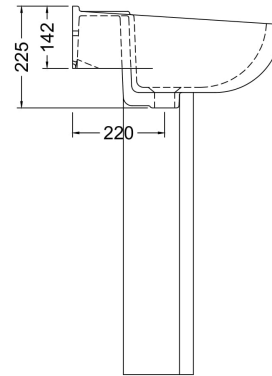

Sales Code: Cml002

Description: Melbourne Large Basin & Pedestal

Packaging Details

Barcode: 5055275814208

Sales Code: NCS103

Description: Melbourne Pedestal

Product Dimensions

Height (mm):	670
Width (mm):	180
Depth (mm):	180
Nett Weight (kg):	11.5

Packaging Dimensions

Height (mm):	710
Width (mm):	190
Depth (mm):	190
Gross Weight (kg):	11.7

Packaging Data

Box Colour:	Brown Cardboard Box - Printed
Box Qty:	1
Label Size:	100 x 50
Label Colour:	White Label
Label Qty:	2

Outer Box Dimensions (If Applicable)

Height (mm):	
Width (mm):	
Depth (mm):	
Gross Weight (kg):	
Barcode:	5060272820114

Product Details

Country of Origin:	China
Fitting Instruction:	No
Certification: CE & UKCA:	N/A
WRAS:	N/A
WRAS No:	N/A
Product Material:	Vitreous China
Fixing Supplied:	No

Sales Code: NCS102

Description: Melbourne Large Basin 1Th

Product Dimensions

Height (mm):	232
Width (mm):	550
Depth (mm):	475
Nett Weight (kg):	12.5

Packaging Dimensions

Height (mm):	245
Width (mm):	570
Depth (mm):	485
Gross Weight (kg):	12.7