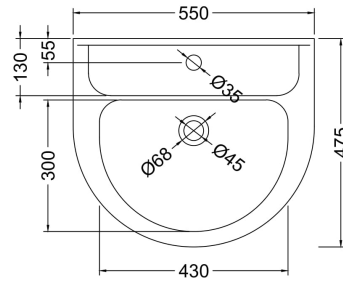

Sales Code: Cml002

Description: Melbourne Large Basin & Pedestal

Packaging Details

Barcode: 5055275814208

Sales Code: NCS103

Description: Melbourne Pedestal

Product Dimensions

Height (mm):	670
Width (mm):	180
Depth (mm):	180
Nett Weight (kg):	11.5

Packaging Dimensions

Height (mm):	710
Width (mm):	190
Depth (mm):	190
Gross Weight (kg):	11.7

Packaging Data

Box Colour:	Brown Cardboard Box - Printed
Box Qty:	1
Label Size:	100 x 50
Label Colour:	White Label
Label Qty:	2

Outer Box Dimensions (If Applicable)

Height (mm):	
Width (mm):	
Depth (mm):	
Gross Weight (kg):	
Barcode:	5060272820114

Product Details

Country of Origin:	China
Fitting Instruction:	No
Certification: CE & UKCA:	N/A
WRAS:	N/A
WRAS No:	N/A
Product Material:	Vitreous China
Fixing Supplied:	No

Sales Code: NCS102

Description: Melbourne Large Basin 1Th

Product Dimensions

Height (mm):	232
Width (mm):	550
Depth (mm):	475
Nett Weight (kg):	12.5

Packaging Dimensions

Height (mm):	245
Width (mm):	570
Depth (mm):	485
Gross Weight (kg):	12.7