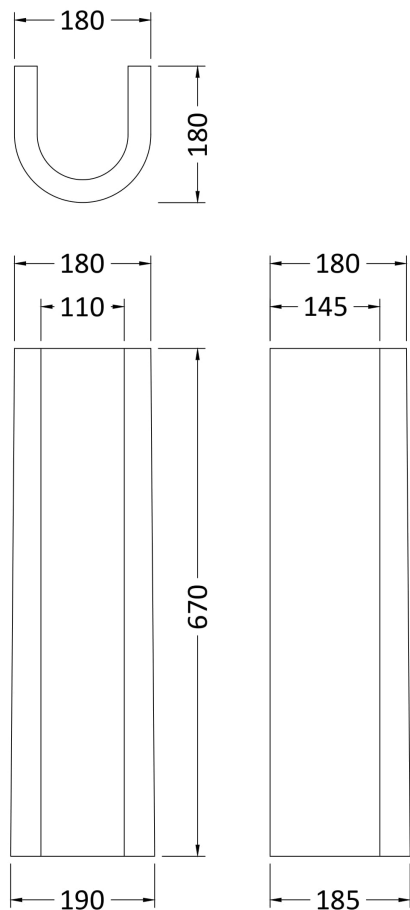

Sales Code: Cml002

Description: Melbourne Large Basin & Pedestal

Packaging Details

Barcode: 5055275814208

Sales Code: NCS103

Description: Melbourne Pedestal

Product Dimensions

Height (mm):	670
Width (mm):	180
Depth (mm):	180
Nett Weight (kg):	11.5

Packaging Dimensions

Height (mm):	710
Width (mm):	190
Depth (mm):	190
Gross Weight (kg):	11.7

Packaging Data

Box Colour:	Brown Cardboard Box - Printed
Box Qty:	1
Label Size:	100 x 50
Label Colour:	White Label
Label Qty:	2

Outer Box Dimensions (If Applicable)

Height (mm):	
Width (mm):	
Depth (mm):	
Gross Weight (kg):	
Barcode:	5060272820114

Product Details

Country of Origin:	China
Fitting Instruction:	No
Certification: CE & UKCA:	N/A
WRAS:	N/A
WRAS No:	N/A
Product Material:	Vitreous China
Fixing Supplied:	No

Sales Code: NCS102

Description: Melbourne Large Basin 1Th

Product Dimensions

Height (mm):	232
Width (mm):	550
Depth (mm):	475
Nett Weight (kg):	12.5

Packaging Dimensions

Height (mm):	245
Width (mm):	570
Depth (mm):	485
Gross Weight (kg):	12.7