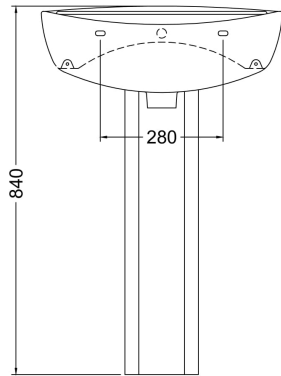

Sales Code: Cml002

Description: Melbourne Large Basin & Pedestal

Packaging Details

Barcode: 5055275814208

Sales Code: NCS103

Description: Melbourne Pedestal

Product Dimensions

Height (mm):	670
Width (mm):	180
Depth (mm):	180
Nett Weight (kg):	11.5

Packaging Dimensions

Height (mm):	710
Width (mm):	190
Depth (mm):	190
Gross Weight (kg):	11.7

Packaging Data

Box Colour:	Brown Cardboard Box - Printed
Box Qty:	1
Label Size:	100 x 50
Label Colour:	White Label
Label Qty:	2

Outer Box Dimensions (If Applicable)

Height (mm):	
Width (mm):	
Depth (mm):	
Gross Weight (kg):	
Barcode:	5060272820114

Product Details

Country of Origin:	China
Fitting Instruction:	No
Certification: CE & UKCA:	N/A
WRAS:	N/A
WRAS No:	N/A
Product Material:	Vitreous China
Fixing Supplied:	No

Sales Code: NCS102

Description: Melbourne Large Basin 1Th

Product Dimensions

Height (mm):	232
Width (mm):	550
Depth (mm):	475
Nett Weight (kg):	12.5

Packaging Dimensions

Height (mm):	245
Width (mm):	570
Depth (mm):	485
Gross Weight (kg):	12.7