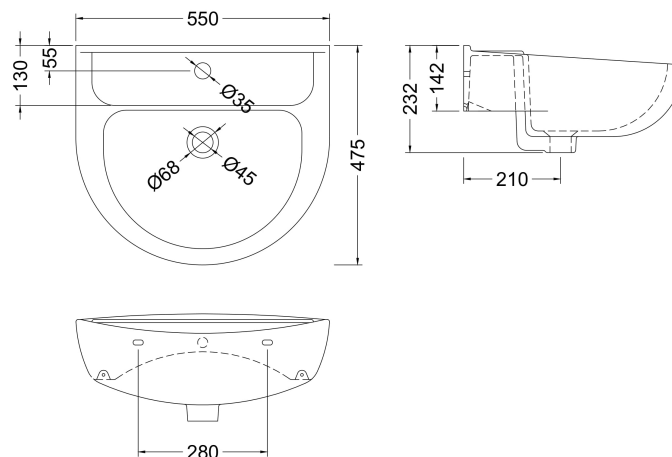

Sales Code: Cml002

Description: Melbourne Large Basin & Pedestal

Packaging Details

Barcode: 5055275814208

Sales Code: NCS103

Description: Melbourne Pedestal

Product Dimensions

Height (mm):	670
Width (mm):	180
Depth (mm):	180
Nett Weight (kg):	11.5

Packaging Dimensions

Height (mm):	710
Width (mm):	190
Depth (mm):	190
Gross Weight (kg):	11.7

Packaging Data

Box Colour:	Brown Cardboard Box - Printed
Box Qty:	1
Label Size:	100 x 50
Label Colour:	White Label
Label Qty:	2

Outer Box Dimensions (If Applicable)

Height (mm):	
Width (mm):	
Depth (mm):	
Gross Weight (kg):	
Barcode:	5060272820114

Product Details

Country of Origin:	China
Fitting Instruction:	No
Certification: CE & UKCA:	N/A
WRAS:	N/A
WRAS No:	N/A
Product Material:	Vitreous China
Fixing Supplied:	No

Sales Code: NCS102

Description: Melbourne Large Basin 1Th

Product Dimensions

Height (mm):	232
Width (mm):	550
Depth (mm):	475
Nett Weight (kg):	12.5

Packaging Dimensions

Height (mm):	245
Width (mm):	570
Depth (mm):	485
Gross Weight (kg):	12.7