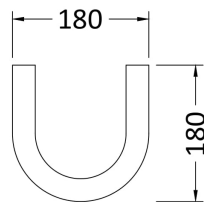

Sales Code: Cml003

Description: Melbourne 2Th Large Basin & Pedestal

Packaging Details

Barcode: 5055275897003

Sales Code: NCS122

Description: Melbourne Large Basin 2Th

Product Dimensions

Height (mm):	232
Width (mm):	550
Depth (mm):	475
Nett Weight (kg):	12.5

Packaging Dimensions

Height (mm):	245
Width (mm):	570
Depth (mm):	485
Gross Weight (kg):	12.7

Packaging Data

Box Colour:	Brown Cardboard Box
Box Qty:	1
Label Size:	110 x 50
Label Colour:	White Label
Label Qty:	2

Outer Box Dimensions (If Applicable)

Height (mm):	
Width (mm):	
Depth (mm):	
Gross Weight (kg):	
Barcode:	5055369026517

Product Details

Country of Origin:	China
Fitting Instruction:	No
Certification: CE & UKCA: No	WRAS: N/A WRAS No: N/A
Product Material:	Vitreous China
Fixing Supplied:	Not Applicable

Sales Code: NCS103

Description: Melbourne Pedestal

Product Dimensions

Height (mm):	670
Width (mm):	180
Depth (mm):	180
Nett Weight (kg):	11.5

Packaging Dimensions

Height (mm):	710
Width (mm):	190
Depth (mm):	190
Gross Weight (kg):	11.7