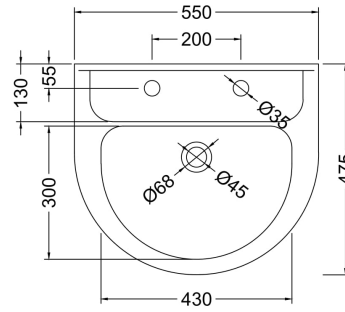

Sales Code: Cml003

Description: Melbourne 2Th Large Basin & Pedestal

Packaging Details

Barcode: 5055275897003

Sales Code: NCS122

Description: Melbourne Large Basin 2Th

Product Dimensions

Height (mm):	232
Width (mm):	550
Depth (mm):	475
Nett Weight (kg):	12.5

Packaging Dimensions

Height (mm):	245
Width (mm):	570
Depth (mm):	485
Gross Weight (kg):	12.7

Packaging Data

Box Colour:	Brown Cardboard Box
Box Qty:	1
Label Size:	110 x 50
Label Colour:	White Label
Label Qty:	2

Outer Box Dimensions (If Applicable)

Height (mm):	
Width (mm):	
Depth (mm):	
Gross Weight (kg):	
Barcode:	5055369026517

Product Details

Country of Origin:	China
Fitting Instruction:	No
Certification: CE & UKCA: No	WRAS: N/A WRAS No: N/A
Product Material:	Vitreous China
Fixing Supplied:	Not Applicable

Sales Code: NCS103

Description: Melbourne Pedestal

Product Dimensions

Height (mm):	670
Width (mm):	180
Depth (mm):	180
Nett Weight (kg):	11.5

Packaging Dimensions

Height (mm):	710
Width (mm):	190
Depth (mm):	190
Gross Weight (kg):	11.7