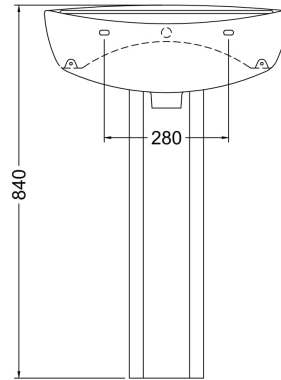

Sales Code: Cml003

Description: Melbourne 2Th Large Basin & Pedestal

Packaging Details

Barcode: 5055275897003

Sales Code: NCS122

Description: Melbourne Large Basin 2Th

Product Dimensions

Height (mm):	232
Width (mm):	550
Depth (mm):	475
Nett Weight (kg):	12.5

Packaging Dimensions

Height (mm):	245
Width (mm):	570
Depth (mm):	485
Gross Weight (kg):	12.7

Packaging Data

Box Colour:	Brown Cardboard Box
Box Qty:	1
Label Size:	110 x 50
Label Colour:	White Label
Label Qty:	2

Outer Box Dimensions (If Applicable)

Height (mm):	
Width (mm):	
Depth (mm):	
Gross Weight (kg):	
Barcode:	5055369026517

Product Details

Country of Origin:	China
Fitting Instruction:	No
Certification: CE & UKCA: No	WRAS: N/A WRAS No: N/A
Product Material:	Vitreous China
Fixing Supplied:	Not Applicable

Sales Code: NCS103

Description: Melbourne Pedestal

Product Dimensions

Height (mm):	670
Width (mm):	180
Depth (mm):	180
Nett Weight (kg):	11.5

Packaging Dimensions

Height (mm):	710
Width (mm):	190
Depth (mm):	190
Gross Weight (kg):	11.7