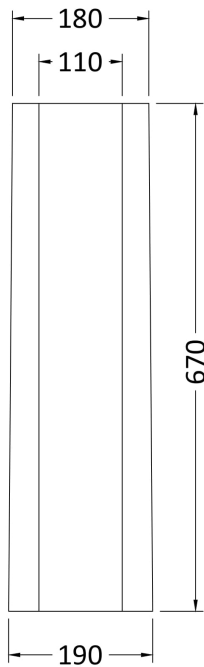

Sales Code: Cml003

Description: Melbourne 2Th Large Basin & Pedestal

Packaging Details

Barcode: 5055275897003

Sales Code: NCS122

Description: Melbourne Large Basin 2Th

Product Dimensions

Height (mm):	232
Width (mm):	550
Depth (mm):	475
Nett Weight (kg):	12.5

Packaging Dimensions

Height (mm):	245
Width (mm):	570
Depth (mm):	485
Gross Weight (kg):	12.7

Packaging Data

Box Colour:	Brown Cardboard Box
Box Qty:	1
Label Size:	110 x 50
Label Colour:	White Label
Label Qty:	2

Outer Box Dimensions (If Applicable)

Height (mm):	
Width (mm):	
Depth (mm):	
Gross Weight (kg):	
Barcode:	5055369026517

Product Details

Country of Origin:	China
Fitting Instruction:	No
Certification: CE & UKCA: No	WRAS: N/A WRAS No: N/A
Product Material:	Vitreous China
Fixing Supplied:	Not Applicable

Sales Code: NCS103

Description: Melbourne Pedestal

Product Dimensions

Height (mm):	670
Width (mm):	180
Depth (mm):	180
Nett Weight (kg):	11.5

Packaging Dimensions

Height (mm):	710
Width (mm):	190
Depth (mm):	190
Gross Weight (kg):	11.7