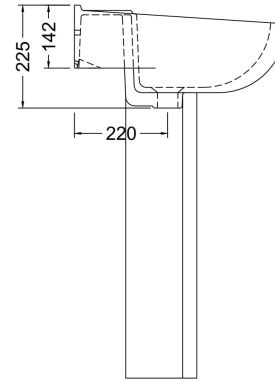

Sales Code: Cml003

Description: Melbourne 2Th Large Basin & Pedestal

Packaging Details

Barcode: 5055275897003

Sales Code: NCS122

Description: Melbourne Large Basin 2Th

Product Dimensions

Height (mm):	232
Width (mm):	550
Depth (mm):	475
Nett Weight (kg):	12.5

Packaging Dimensions

Height (mm):	245
Width (mm):	570
Depth (mm):	485
Gross Weight (kg):	12.7

Packaging Data

Box Colour:	Brown Cardboard Box
Box Qty:	1
Label Size:	110 x 50
Label Colour:	White Label
Label Qty:	2

Outer Box Dimensions (If Applicable)

Height (mm):	
Width (mm):	
Depth (mm):	
Gross Weight (kg):	
Barcode:	5055369026517

Product Details

Country of Origin:	China
Fitting Instruction:	No
Certification: CE & UKCA: No	WRAS: N/A WRAS No: N/A
Product Material:	Vitreous China
Fixing Supplied:	Not Applicable

Sales Code: NCS103

Description: Melbourne Pedestal

Product Dimensions

Height (mm):	670
Width (mm):	180
Depth (mm):	180
Nett Weight (kg):	11.5

Packaging Dimensions

Height (mm):	710
Width (mm):	190
Depth (mm):	190
Gross Weight (kg):	11.7