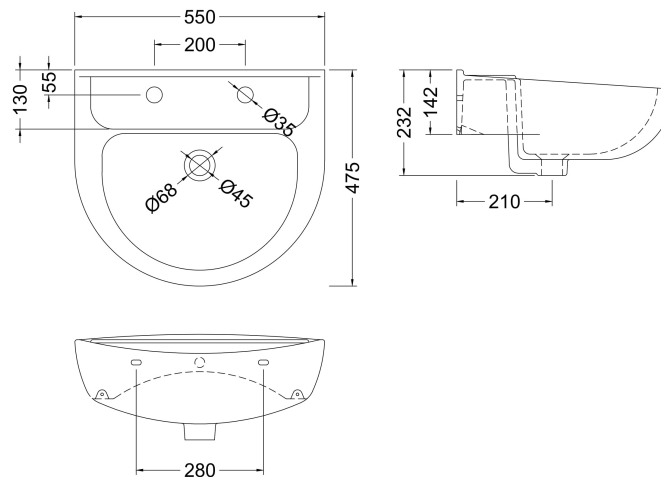

Sales Code: Cml003

Description: Melbourne 2Th Large Basin & Pedestal

Packaging Details

Barcode: 5055275897003

Sales Code: NCS122

Description: Melbourne Large Basin 2Th

Product Dimensions

Height (mm):	232
Width (mm):	550
Depth (mm):	475
Nett Weight (kg):	12.5

Packaging Dimensions

Height (mm):	245
Width (mm):	570
Depth (mm):	485
Gross Weight (kg):	12.7

Packaging Data

Box Colour:	Brown Cardboard Box
Box Qty:	1
Label Size:	110 x 50
Label Colour:	White Label
Label Qty:	2

Outer Box Dimensions (If Applicable)

Height (mm):	
Width (mm):	
Depth (mm):	
Gross Weight (kg):	
Barcode:	5055369026517

Product Details

Country of Origin:	China
Fitting Instruction:	No
Certification: CE & UKCA: No	WRAS: N/A WRAS No: N/A
Product Material:	Vitreous China
Fixing Supplied:	Not Applicable

Sales Code: NCS103

Description: Melbourne Pedestal

Product Dimensions

Height (mm):	670
Width (mm):	180
Depth (mm):	180
Nett Weight (kg):	11.5

Packaging Dimensions

Height (mm):	710
Width (mm):	190
Depth (mm):	190
Gross Weight (kg):	11.7