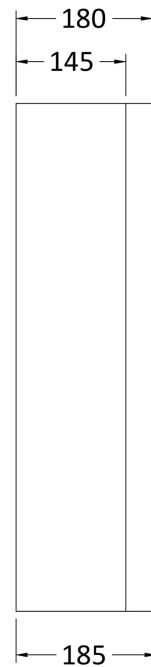

Sales Code: Cml003

Description: Melbourne 2Th Large Basin & Pedestal

Packaging Details

Barcode: 5055275897003

Sales Code: NCS122

Description: Melbourne Large Basin 2Th

Product Dimensions

Height (mm):	232
Width (mm):	550
Depth (mm):	475
Nett Weight (kg):	12.5

Packaging Dimensions

Height (mm):	245
Width (mm):	570
Depth (mm):	485
Gross Weight (kg):	12.7

Packaging Data

Box Colour:	Brown Cardboard Box
Box Qty:	1
Label Size:	110 x 50
Label Colour:	White Label
Label Qty:	2

Outer Box Dimensions (If Applicable)

Height (mm):	
Width (mm):	
Depth (mm):	
Gross Weight (kg):	
Barcode:	5055369026517

Product Details

Country of Origin:	China
Fitting Instruction:	No
Certification: CE & UKCA: No	WRAS: N/A WRAS No: N/A
Product Material:	Vitreous China
Fixing Supplied:	Not Applicable

Sales Code: NCS103

Description: Melbourne Pedestal

Product Dimensions

Height (mm):	670
Width (mm):	180
Depth (mm):	180
Nett Weight (kg):	11.5

Packaging Dimensions

Height (mm):	710
Width (mm):	190
Depth (mm):	190
Gross Weight (kg):	11.7