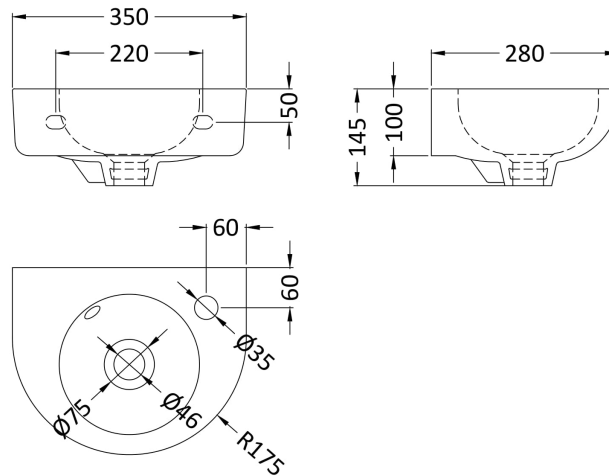

Sales Code: NCU932

Description: Round 350mm W/H Basin

Product Dimensions

Height (mm):	145
Width (mm):	350
Depth (mm):	280
Nett Weight (kg):	6.8

Packaging Dimensions

Height (mm):	160
Width (mm):	365
Depth (mm):	305
Gross Weight (kg):	7

Packaging Data

Box Colour:	Brown Cardboard Box - Printed
Box Qty:	1
Label Size:	100 x 50
Label Colour:	White Label
Label Qty:	2

Outer Box Dimensions (If Applicable)

Height (mm):	
Width (mm):	
Depth (mm):	
Gross Weight (kg):	
Barcode:	5055369031061

Product Details

Country of Origin:	Turkey
Fitting Instruction:	No
Certification: CE & UKCA: No	WRAS: N/A WRAS No: N/A
Product Material:	Vitreous China
Fixing Supplied:	Yes

Pans/Bidets: Trap Style: Not Applicable Includes Seat: Not Applicable

Basins: Tap Hole: One Taphole Chain Stay Hole: No
Template: Not Required Waste Type Req: Slotted
Overflow Inc: Yes Overflow Cover: Yes
Inner Bowl Depth (mm): 95mm