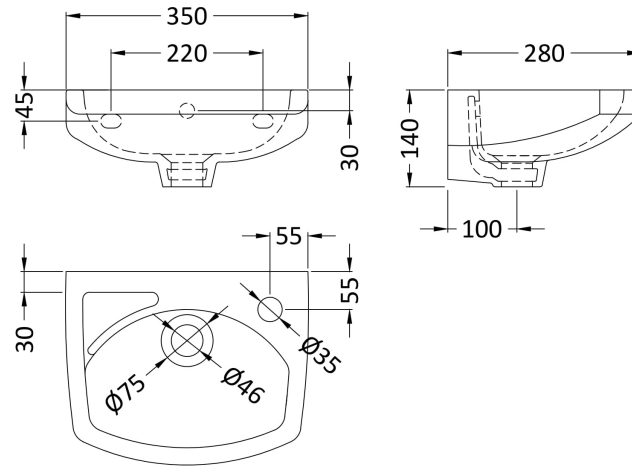

Sales Code: NCU832

Description: 350mm W/H Basin

Product Dimensions

Height (mm):	140
Width (mm):	350
Depth (mm):	280
Nett Weight (kg):	6.8

Packaging Dimensions

Height (mm):	160
Width (mm):	365
Depth (mm):	305
Gross Weight (kg):	7

Packaging Data

Box Colour:	Brown Cardboard Box - Printed
Box Qty:	1
Label Size:	100 x 50
Label Colour:	White Label
Label Qty:	2

Outer Box Dimensions (If Applicable)

Height (mm):	
Width (mm):	
Depth (mm):	
Gross Weight (kg):	
Barcode:	5055369031030

Product Details

Country of Origin:	Turkey
Fitting Instruction:	No
Certification: CE & UKCA:	Yes
WRAS:	N/A
WRAS No:	N/A
Product Material:	Vitreous China
Fixing Supplied:	Yes

Pans/Bidets: Trap Style: Not Applicable Includes Seat: Not Applicable

Basins: Tap Hole: One Taphole Chain Stay Hole: No
Template: Not Required Waste Type Req: Slotted
Overflow Inc: Yes Overflow Cover: Yes
Inner Bowl Depth (mm): 95mm