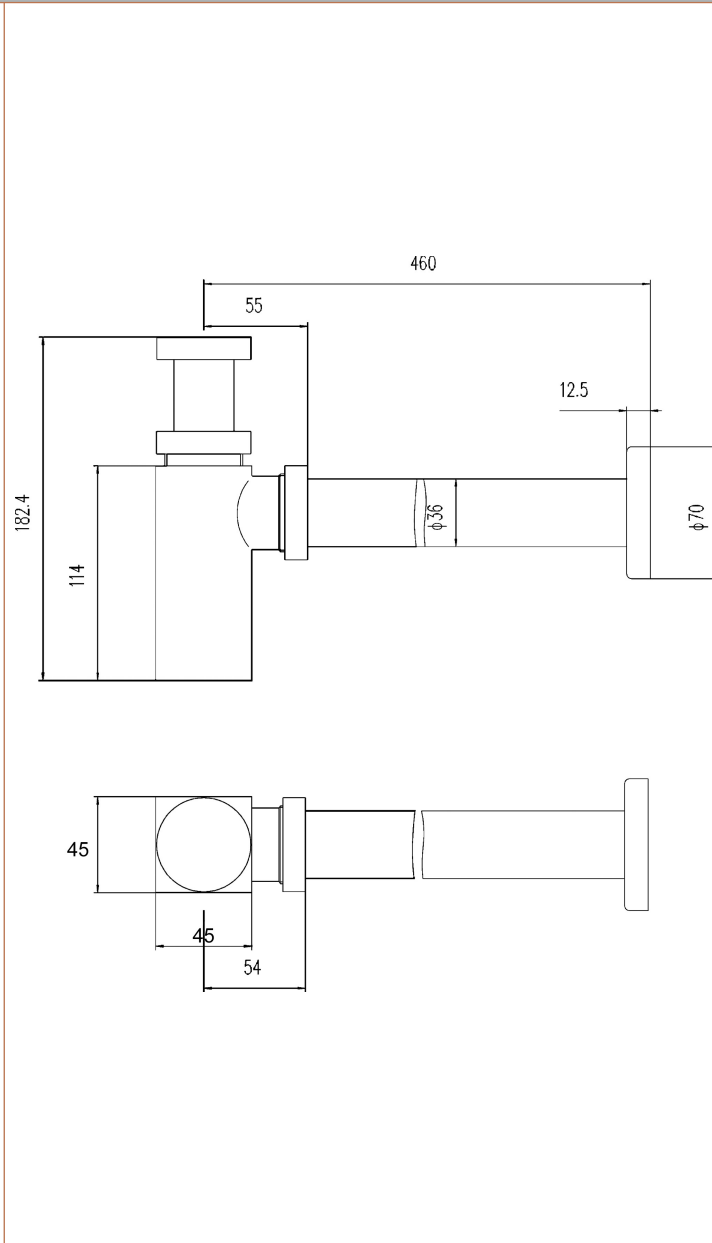

Sales Code: EK406

Description: Square Bottle Trap & Extension Tube

Product Dimensions

Length (mm):	
Width (mm):	70
Height (mm):	182
Depth (mm):	70
Nett Weight (kg):	1.08

Packaging Dimensions

Height (mm):	335
Width (mm):	135
Depth (mm):	55
Gross Weight (kg):	1.08

Packaging Data

Box Colour:	White Cardboard Box
Box Qty:	1
Label Size:	100 x 50
Label Colour:	White Label
Label Qty:	2

Outer Box Dimensions (If Applicable)

Height (mm):	
Width (mm):	
Length (mm):	
Depth (mm):	
Gross Weight (kg):	11
Barcode:	5056462655826

Product Details

Country of Origin:	China
Fitting Instruction:	No
CE & UKCA:	N/A
Product Material:	Brass
Heating Element Wattage:	Not Applicable
Colour/Finish:	Black
Product Diameter:	70mm
Connection Size:	11/4"