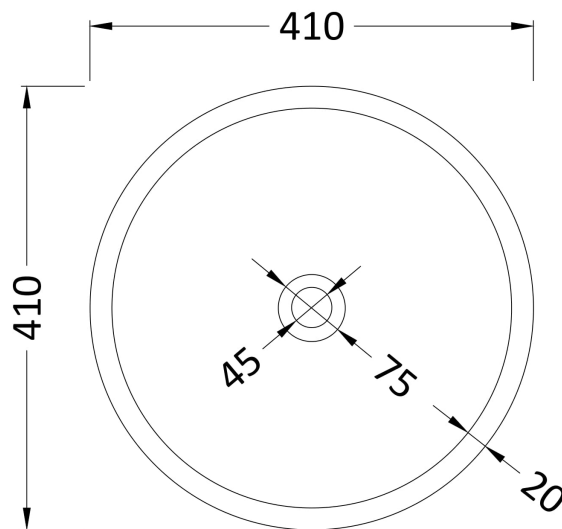

Sales Code: NBV124

Description: Tide Vessel 410 X 410X 175

Product Dimensions

Height (mm):	0
Width (mm):	0
Depth (mm):	0
Nett Weight (kg):	6.8

Packaging Dimensions

Height (mm):	195
Width (mm):	440
Depth (mm):	440
Gross Weight (kg):	7

Packaging Data

Box Colour:	Brown Cardboard Box
Box Qty:	0
Label Size:	0 x 0
Label Colour:	White Label
Label Qty:	0

Outer Box Dimensions (If Applicable)

Height (mm):	
Width (mm):	
Depth (mm):	
Gross Weight (kg):	
Barcode:	5055369028450

Basins: Tap Hole: One Taphole Chain Stay Hole: No
Template: Not Required Waste Type Req: Slotted
Overflow Inc: Yes Overflow Cover: No
Inner Bowl Depth (mm): 120mm