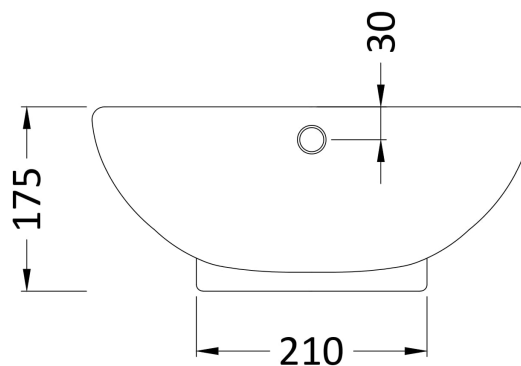

Sales Code: NBV124

Description: Tide Vessel 410 X 410X 175

Product Dimensions

Height (mm):	0
Width (mm):	0
Depth (mm):	0
Nett Weight (kg):	6.8

Packaging Dimensions

Height (mm):	195
Width (mm):	440
Depth (mm):	440
Gross Weight (kg):	7

Packaging Data

Box Colour:	Brown Cardboard Box
Box Qty:	0
Label Size:	0 x 0
Label Colour:	White Label
Label Qty:	0

Outer Box Dimensions (If Applicable)

Height (mm):	
Width (mm):	
Depth (mm):	
Gross Weight (kg):	
Barcode:	5055369028450

Basins: Tap Hole: One Taphole Chain Stay Hole: No
Template: Not Required Waste Type Req: Slotted
Overflow Inc: Yes Overflow Cover: No
Inner Bowl Depth (mm): 120mm