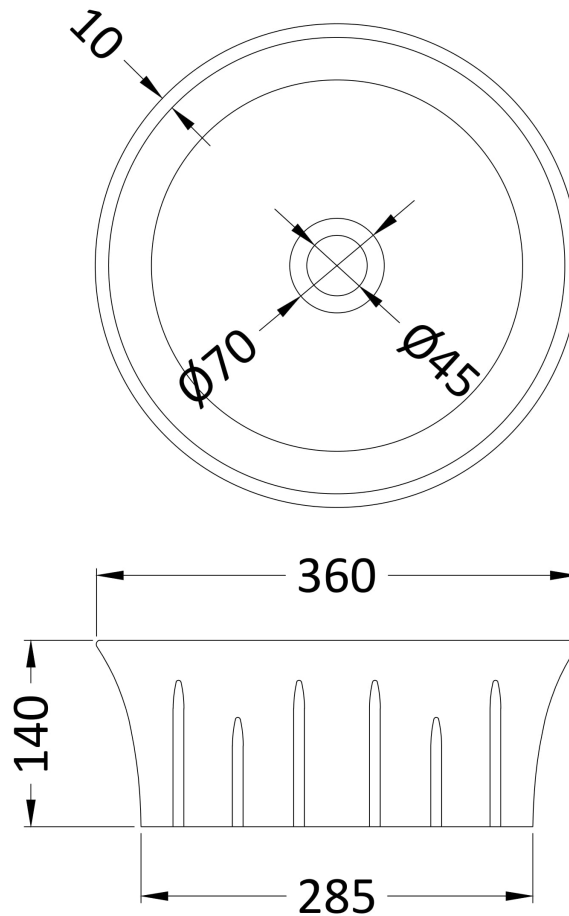

Sales Code: NBV167

Description: Round Basin W358xd368xh137

Product Dimensions

Height (mm):	0
Width (mm):	0
Depth (mm):	0
Nett Weight (kg):	5.8

Packaging Dimensions

Height (mm):	150
Width (mm):	375
Depth (mm):	375
Gross Weight (kg):	6

Packaging Data

Box Colour:	Brown Cardboard Box
Box Qty:	0
Label Size:	0 x 0
Label Colour:	White Label
Label Qty:	0

Outer Box Dimensions (If Applicable)

Height (mm):	
Width (mm):	
Depth (mm):	
Gross Weight (kg):	
Barcode:	5056211851530

Product Details

Country of Origin:	China
Fitting Instruction:	Yes
Certification: CE & UKCA:	WRAS: WRAS No:
Product Material:	Vitreous China
Fixing Supplied:	No

Pans/Bidets: Trap Style: N/A Includes Seat: Not Applicable

Basins: Tap Hole: No Tapholes Chain Stay Hole: No
Template: Not Required Waste Type Req: Unslotted
Overflow Inc: No Overflow Cover: No
Inner Bowl Depth (mm):