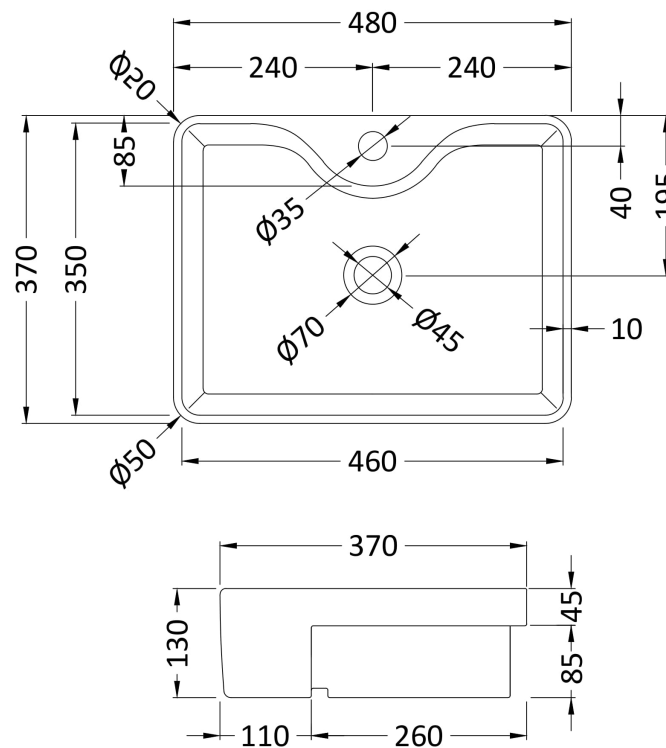

Sales Code: NBV174

Description: Rect Semi Recess Basin W480xd370xh130

**Product Dimensions**

Height (mm):	0
Width (mm):	0
Depth (mm):	0
Nett Weight (kg):	10.5

**Packaging Dimensions**

Height (mm):	145
Width (mm):	495
Depth (mm):	390
Gross Weight (kg):	11

**Packaging Data**

Box Colour:	Brown Cardboard Box
Box Qty:	0
Label Size:	0 x 0
Label Colour:	White Label
Label Qty:	0

**Outer Box Dimensions (If Applicable)**

Height (mm):	
Width (mm):	
Depth (mm):	
Gross Weight (kg):	
Barcode:	5056211851608

**Product Details**

Country of Origin:	China
Fitting Instruction:	Yes
Certification: CE & UKCA:	WRAS: WRAS No:
Product Material:	Vitreous China
Fixing Supplied:	No

**Pans/Bidets:** Trap Style: N/A Includes Seat: Not Applicable

**Basins:** Tap Hole: One Taphole Chain Stay Hole: No  
Template: Not Required Waste Type Req: Unslotted  
Overflow Inc: No Overflow Cover: No  
Inner Bowl Depth (mm):