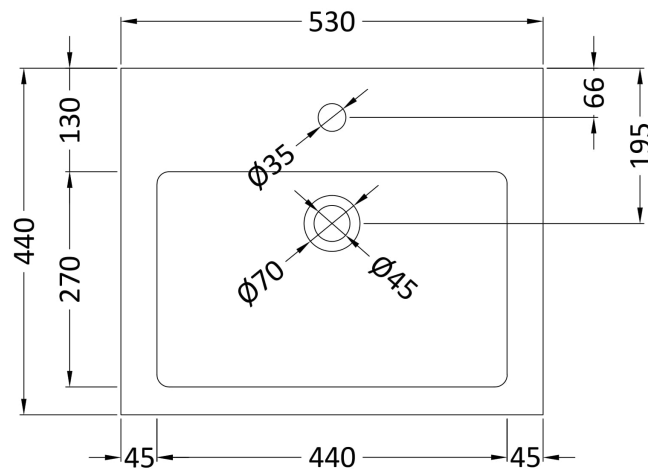

Sales Code: NBV172

Description: Square Semi Recess Basin W530xd440xh168

### Product Dimensions

Height (mm):	0
Width (mm):	0
Depth (mm):	0
Nett Weight (kg):	16

### Packaging Dimensions

Height (mm):	175
Width (mm):	545
Depth (mm):	450
Gross Weight (kg):	16.5

### Outer Box Dimensions (If Applicable)

Height (mm):	
Width (mm):	
Depth (mm):	
Gross Weight (kg):	
Barcode:	5056211851585