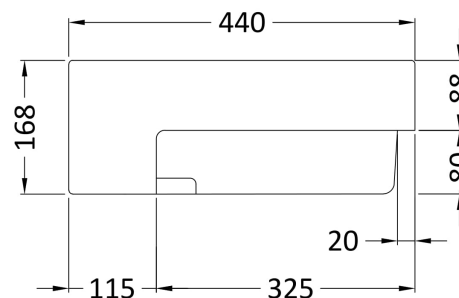

Sales Code: NBV172

Description: Square Semi Recess Basin W530xd440xh168

### Product Dimensions

Height (mm):	0
Width (mm):	0
Depth (mm):	0
Nett Weight (kg):	16

### Packaging Dimensions

Height (mm):	175
Width (mm):	545
Depth (mm):	450
Gross Weight (kg):	16.5

### Outer Box Dimensions (If Applicable)

Height (mm):	
Width (mm):	
Depth (mm):	
Gross Weight (kg):	
Barcode:	5056211851585